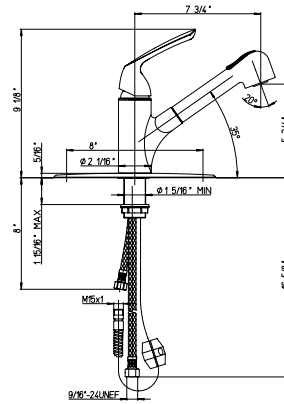

Flow Rate: 1.8 GPM @ 60 PSI

replacement cartridge
 53CC956GM

84..557

Single handle kitchen faucet with spring spout and a sprayer spout rotates.
 23 3/4" spout height.
 9 7/16" spout reach.
 1 3/4" maximum deck thickness.
 8" optional deck plate available.

Flow Rate: 1.8 GPM @ 60 PSI

replacement cartridge
 53CC956GM

64..576

Pull out spray kitchen faucet
spout rotates.
9 1/8" spout height.
7 3/4" spout reach.
1 15/16" maximum deck thickness.
8" optional deck plate available.

Flow Rate: 1.8 GPM @ 60 PSI

replacement cartridge
53CC956GM

78..576

Minimal pull out kitchen faucet
spout rotates.
9 5/16" spout height.
9 1/4" spout reach.
1 3/4" maximum deck thickness.
8" optional deck plate available.

Flow Rate: 1.8 GPM @ 60 PSI

replacement cartridge
53CC956GM

78..568

Pull-out kitchen faucet
spout rotates.
9 13/16" spout height.
7 15/16" spout reach.
1 11/16" maximum deck thickness.
8" optional deck plate available.