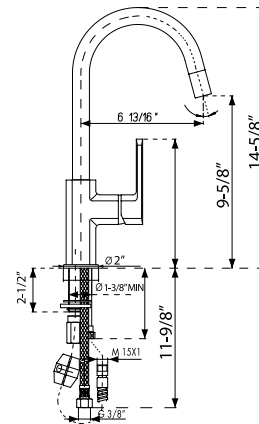

Flow Rate: 1.8 GPM @ 60 PSI

replacement cartridge
53CC956GM

64..557PZB

Single handle pull-out with silycon spout and a sprayer, spout rotates. 18 5/8" spout height. 8 11/16" spout reach. 1 5/8" maximum deck thickness. 8" optional deck plate available.

Flow Rate: 1.8 GPM @ 60 PSI

replacement cartridge
53CC956GM

78..568

Pull-out kitchen faucet
spout rotates.
9 13/16" spout height.
7 15/16" spout reach.
1 11/16" maximum deck thickness.
8" optional deck plate available.

78..568

Single handle pull-out spray faucet.
 8 1/4" spout height.
 7 1/8" spout reach.
 1 3/4" maximum deck thickness.

Flow Rate: 1.8 GPM @ 60 PSI

7842568 TITANIUM
 7844568 BLACK METALLIC
 7858568 MILK WHITE
 7864568 BROWN

86..591

Single handle pull-down faucet.
 14 5/8" spout height.
 6 13/16" spout reach.
 2 1/2" maximum deck thickness.

Flow Rate: 1.8 GPM @ 60 PSI

8642591 TITANIUM
 8644591 BLACK METALLIC
 8658591 MILK WHITE
 8664591 BROWN