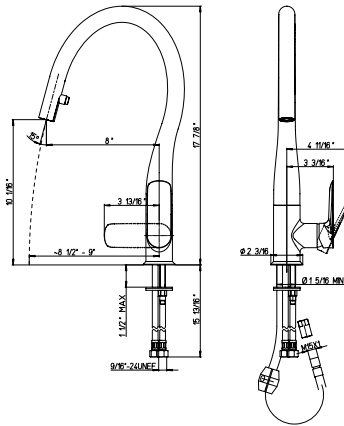

BLACK
METALLIC

certified
CRA Certified Lead

09..591B

Single handle pull-down spray kitchen faucet, spout rotates. 17 1/2" spout height. 9" spout reach. 2 13/16" maximum deck thickness. 8" optional deck plate included.

Flow Rate: 1.8 GPM @ 60 PSI

replacement cartridge
53CC956GM

09..591D

Single handle pull-down spray kitchen faucet, spout rotates. 17 7/8" spout height. 8" spout reach. 1 1/2" maximum deck thickness. 8" optional deck plate available.

Flow Rate: 1.8 GPM @ 60 PSI

replacement cartridge
53CC956GM

64..557PZB

Single handle pull-out with silycon spout and a sprayer, spout rotates. 18 5/8" spout height. 8 11/16" spout reach. 1 5/8" maximum deck thickness. 8" optional deck plate available.

Flow Rate: 1.8 GPM @ 60 PSI

replacement cartridge
53CC956GM

92..555LL

Kitchen faucet with spout rotates.
 20 1/4" spout height.
 8 1/4" spout reach.
 2 3/4" maximum deck thickness.
 8" optional deck plate available.