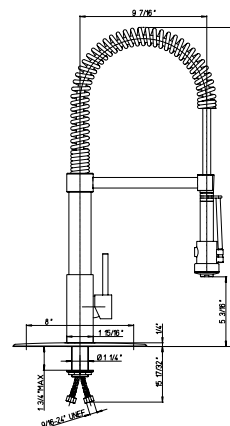

Flow Rate: 1.8 GPM @ 60 PSI

replacement cartridge
 53CC956GM

78..556

Single handle pull-down kitchen faucet, spout rotates.
 20 1/8" spout height.
 7 1/8" spout reach.
 1 15/16" maximum deck thickness.
 8" optional deck plate available.

Flow Rate: 1.8 GPM @ 60 PSI

replacement cartridge
 53CC956GM

84..557

Single handle kitchen faucet with spring spout and a sprayer spout rotates.
 23 3/4" spout height.
 9 7/16" spout reach.
 1 3/4" maximum deck thickness.
 8" optional deck plate available.

Flow Rate: 1.8 GPM @ 60 PSI

replacement cartridge
 53CC956GM

64..576

Pull out spray kitchen faucet
spout rotates.
9 1/8" spout height.
7 3/4" spout reach.
1 15/16" maximum deck thickness.
8" optional deck plate available.

Flow Rate: 1.8 GPM @ 60 PSI

replacement cartridge
53CC956GM

78..576

Minimal pull out kitchen faucet
spout rotates.
9 5/16" spout height.
9 1/4" spout reach.
1 3/4" maximum deck thickness.
8" optional deck plate available.