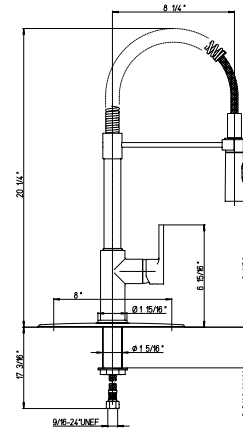

Flow Rate: 1.8 GPM @ 60 PSI

replacement cartridge
53CC956GM

78..591S

Single handle pull-down spray kitchen faucet, spout rotates. 16 5/8" spout height. 8 11/16" spout reach. 1 5/8" maximum deck thickness. 8" optional deck plate available.

Flow Rate: 1.8 GPM @ 60 PSI

replacement cartridge
53CC956GM

92..555LL

Kitchen faucet with spout rotates.
 20 1/4" spout height.
 8 1/4" spout reach.
 2 3/4" maximum deck thickness.
 8" optional deck plate available.

Flow Rate: 1.8 GPM @ 60 PSI

replacement cartridge
 53CC956GM

DA..490

Kitchen faucet with spout rotates.
 19 3/4" spout height.
 8 1/4" spout reach.
 1 15/16" maximum deck thickness.
 8" optional deck plate available.

Flow Rate: 1.8 GPM @ 60 PSI

replacement valve
 53CC581XAD right
 53CC581XAS left

78..591

Single handle pull-down
 kitchen faucet, spout rotates.
 13 3/16" spout height.
 6 13/16" spout reach.
 2 3/16" maximum deck thickness.
 8" optional deck plate available.