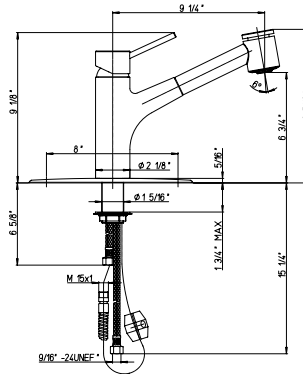

Flow Rate: 1.8 GPM @ 60 PSI

replacement cartridge
 53CC956GM

64..576

Pull out spray kitchen faucet
spout rotates.
9 1/8" spout height.
7 3/4" spout reach.
1 15/16" maximum deck thickness.
8" optional deck plate available.

Flow Rate: 1.8 GPM @ 60 PSI

replacement cartridge
53CC956GM

78..576

Minimal pull out kitchen faucet
spout rotates.
9 5/16" spout height.
9 1/4" spout reach.
1 3/4" maximum deck thickness.
8" optional deck plate available.

Flow Rate: 1.8 GPM @ 60 PSI

replacement cartridge
53CC956GM

78..568

Pull-out kitchen faucet
spout rotates.
9 13/16" spout height.
7 15/16" spout reach.
1 11/16" maximum deck thickness.
8" optional deck plate available.

78..568

Single handle pull-out spray faucet.
 8 1/4" spout height.
 7 1/8" spout reach.
 1 3/4" maximum deck thickness.

Flow Rate: 1.8 GPM @ 60 PSI

7842568 TITANIUM
 7844568 BLACK METALLIC
 7858568 MILK WHITE
 7864568 BROWN