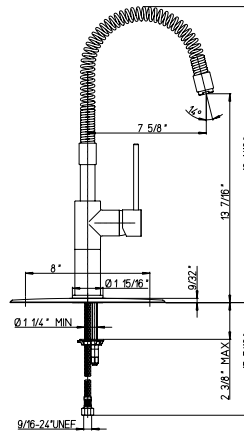

Flow Rate: 1.8 GPM @ 60 PSI

replacement cartridge
53CC956GM

78..557Y0

Single handle pull-out with silycon spout and a sprayer spout rotates.
 18 1/16" spout height.
 7 1/4" spout reach.
 2 15/16" maximum deck thickness.
 8" optional deck plate available.

Flow Rate: 1.8 GPM @ 60 PSI

replacement cartridge
53CC956GM

78..557PE

Single handle pull-out spray kitchen faucet, spout rotates.
 18 3/8" spout height.
 7 1/4" spout reach.
 1 15/16" maximum deck thickness.
 8" optional deck plate available.

Flow Rate: 1.8 GPM @ 60 PSI

replacement cartridge
 53CC956GM

78..558

Single handle pull-down kitchen faucet, spout rotates.
 19 1/16" spout height.
 7 5/8" spout reach.
 2 3/8" maximum deck thickness.
 8" optional deck plate available.

Flow Rate: 1.8 GPM @ 60 PSI

replacement cartridge
 53CC956GM

78..556

Single handle pull-down kitchen faucet, spout rotates.
 20 1/8" spout height.
 7 1/8" spout reach.
 1 15/16" maximum deck thickness.
 8" optional deck plate available.