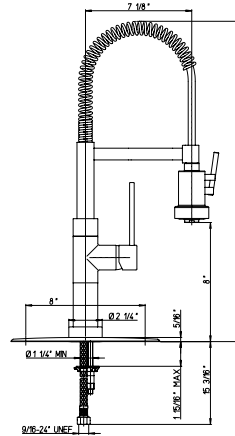

Flow Rate: 1.8 GPM @ 60 PSI

replacement cartridge
 53CC956GM

86..557

Single handle pull-out with spring spout and a sprayer spout rotates.
 19 7/8" spout height.
 7 1/8" spout reach.
 1 15/16" maximum deck thickness.
 8" optional deck plate available.

Flow Rate: 1.8 GPM @ 60 PSI

replacement cartridge
53CC956GM

78..557

Single handle pull-out with spring spout and a sprayer spout rotates.
 21 7/16" spout height.
 7 1/8" spout reach.
 1 15/16" maximum deck thickness.
 8" optional deck plate available.

Flow Rate: 1.8 GPM @ 60 PSI

replacement cartridge
53CC956GM

78..559Y0

Single handle pull-out with silycon spout and a sprayer spout rotates.
 20 5/16" spout height.
 8" spout reach.
 1 15/16" maximum deck thickness.
 8" optional deck plate available.

Flow Rate: 1.8 GPM @ 60 PSI

replacement cartridge
53CC956GM

78..557Y0

Single handle pull-out with silycon spout and a sprayer spout rotates.
 18 1/16" spout height.
 7 1/4" spout reach.
 2 15/16" maximum deck thickness.
 8" optional deck plate available.