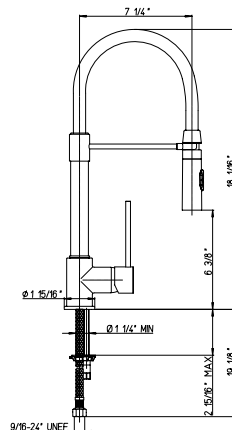

Flow Rate: 1.8 GPM @ 60 PSI

replacement cartridge
53CC956GM

78..559Y0

Single handle pull-out with silycon spout and a sprayer spout rotates.
 20 5/16" spout height.
 8" spout reach.
 1 15/16" maximum deck thickness.
 8" optional deck plate available.

Flow Rate: 1.8 GPM @ 60 PSI

replacement cartridge
53CC956GM

78..557Y0

Single handle pull-out with silycon spout and a sprayer spout rotates.
 18 1/16" spout height.
 7 1/4" spout reach.
 2 15/16" maximum deck thickness.
 8" optional deck plate available.

Flow Rate: 1.8 GPM @ 60 PSI

replacement cartridge
53CC956GM

78..557PE

Single handle pull-out spray kitchen faucet, spout rotates.
 18 3/8" spout height.
 7 1/4" spout reach.
 1 15/16" maximum deck thickness.
 8" optional deck plate available.

Flow Rate: 1.8 GPM @ 60 PSI

replacement cartridge
 53CC956GM

78..558

Single handle pull-down kitchen faucet, spout rotates.
 19 1/16" spout height.
 7 5/8" spout reach.
 2 3/8" maximum deck thickness.
 8" optional deck plate available.