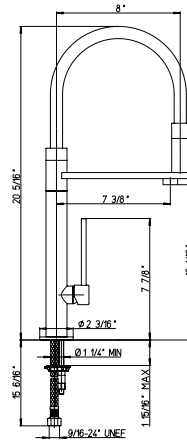

BLACK
METALLIC

certified
CRA Certified Lead

09..591B

Single handle pull-down spray kitchen faucet, spout rotates. 17 1/2" spout height. 9" spout reach. 2 13/16" maximum deck thickness. 8" optional deck plate included.

Flow Rate: 1.8 GPM @ 60 PSI

replacement cartridge
53CC956GM

78..557

Single handle pull-out with spring spout and a sprayer spout rotates.
 21 7/16" spout height.
 7 1/8" spout reach.
 1 15/16" maximum deck thickness.
 8" optional deck plate available.

Flow Rate: 1.8 GPM @ 60 PSI

replacement cartridge
53CC956GM

78..559Y0

Single handle pull-out with silycon spout and a sprayer spout rotates.
 20 5/16" spout height.
 8" spout reach.
 1 15/16" maximum deck thickness.
 8" optional deck plate available.

Flow Rate: 1.8 GPM @ 60 PSI

replacement cartridge
53CC956GM

78..557Y0

Single handle pull-out with silycon spout and a sprayer spout rotates.
 18 1/16" spout height.
 7 1/4" spout reach.
 2 15/16" maximum deck thickness.
 8" optional deck plate available.