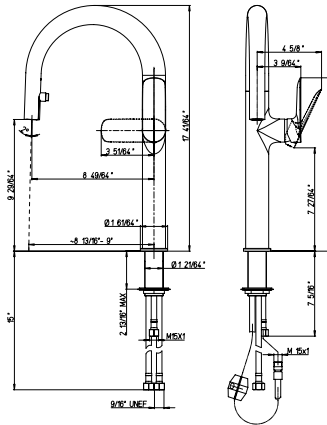

BLACK
METALLIC

certified
CRA Certified Lead

09..591B

Single handle pull-down spray kitchen faucet, spout rotates. 17 1/2" spout height. 9" spout reach. 2 13/16" maximum deck thickness. 8" optional deck plate included.

Flow Rate: 1.8 GPM @ 60 PSI

replacement cartridge
53CC956GM

09..591D

Single handle pull-down spray kitchen faucet, spout rotates. 17 7/8" spout height. 8" spout reach. 1 1/2" maximum deck thickness. 8" optional deck plate available.

Flow Rate: 1.8 GPM @ 60 PSI

replacement cartridge
53CC956GM

64..557PZB

Single handle pull-out with silycon spout and a sprayer, spout rotates. 18 5/8" spout height. 8 11/16" spout reach. 1 5/8" maximum deck thickness. 8" optional deck plate available.

Flow Rate: 1.8 GPM @ 60 PSI

replacement cartridge
53CC956GM

92..555LL

Kitchen faucet with spout rotates.
 20 1/4" spout height.
 8 1/4" spout reach.
 2 3/4" maximum deck thickness.
 8" optional deck plate available.