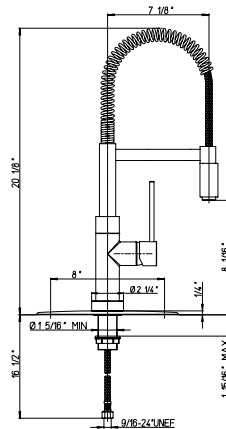

replacement cartridge
53CC956GM

84..557

Single handle kitchen faucet with spring spout and a sprayer spout rotates.
23 3/4" spout height.
9 7/16" spout reach.
1 3/4" maximum deck thickness.
8" optional deck plate available.

Flow Rate: 1.8 GPM @ 60 PSI