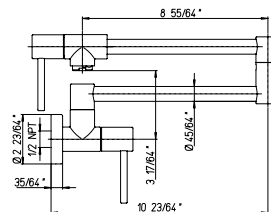

Flow Rate: 1.8 GPM @ 60 PSI

replacement cartridge
53CC956GM

78..568

Pull-out kitchen faucet
spout rotates.
9 13/16" spout height.
7 15/16" spout reach.
1 11/16" maximum deck thickness.
8" optional deck plate available.

Flow Rate: 1.8 GPM @ 60 PSI

replacement cartridge
53CC956GM

78..518

Wallmount Pot Filler
Modern Design

- Lever Handles
- Extends 28"
- (2) Shut off valves

Flow Rate: 1.8 GPM @ 60 PSI

replacement valve
53CC581XAD right

78..568

Single handle pull-out spray faucet.
 8 1/4" spout height.
 7 1/8" spout reach.
 1 3/4" maximum deck thickness.

Flow Rate: 1.8 GPM @ 60 PSI

7842568 TITANIUM
 7844568 BLACK METALLIC
 7858568 MILK WHITE
 7864568 BROWN