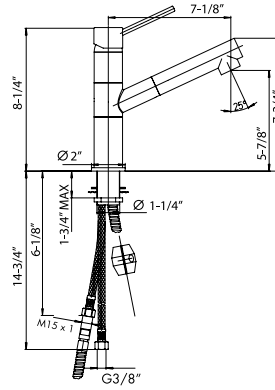

Flow Rate: 1.8 GPM @ 60 PSI

replacement cartridge
53CC956GM

78..568

Pull-out kitchen faucet
spout rotates.
9 13/16" spout height.
7 15/16" spout reach.
1 11/16" maximum deck thickness.
8" optional deck plate available.

Flow Rate: 1.8 GPM @ 60 PSI

replacement cartridge
53CC956GM

78..518

Wallmount Pot Filler
Modern Design

- Lever Handles
- Extends 28"
- (2) Shut off valves

Flow Rate: 1.8 GPM @ 60 PSI

replacement valve
53CC581XAD right

78..568

Single handle pull-out spray faucet.
 8 1/4" spout height.
 7 1/8" spout reach.
 1 3/4" maximum deck thickness.

Flow Rate: 1.8 GPM @ 60 PSI

7842568 TITANIUM
 7844568 BLACK METALLIC
 7858568 MILK WHITE
 7864568 BROWN

86..591

Single handle pull-down faucet.
 14 5/8" spout height.
 6 13/16" spout reach.
 2 1/2" maximum deck thickness.

Flow Rate: 1.8 GPM @ 60 PSI

8642591 TITANIUM
 8644591 BLACK METALLIC
 8658591 MILK WHITE
 8664591 BROWN