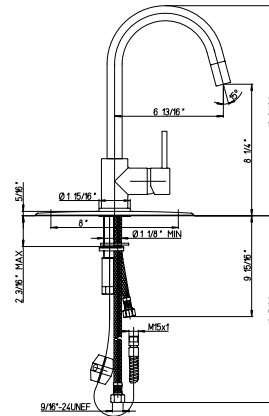

Flow Rate: 1.8 GPM @ 60 PSI

replacement cartridge
53CC956GM

92..555LL

Kitchen faucet with spout rotates.
 20 1/4" spout height.
 8 1/4" spout reach.
 2 3/4" maximum deck thickness.
 8" optional deck plate available.

Flow Rate: 1.8 GPM @ 60 PSI

replacement cartridge
 53CC956GM

DA..490

Kitchen faucet with spout rotates.
 19 3/4" spout height.
 8 1/4" spout reach.
 1 15/16" maximum deck thickness.
 8" optional deck plate available.

Flow Rate: 1.8 GPM @ 60 PSI

replacement valve
 53CC581XAD right
 53CC581XAS left

78..591

Single handle pull-down
 kitchen faucet, spout rotates.
 13 3/16" spout height.
 6 13/16" spout reach.
 2 3/16" maximum deck thickness.
 8" optional deck plate available.

Flow Rate: 1.8 GPM @ 60 PSI

replacement cartridge
 53CC956GM

92..591LL

Single handle pull-down
 spray kitchen faucet, spout rotates.
 17 11/16" spout height.
 7 11/16" spout reach.
 1 15/16" maximum deck thickness.
 8" optional deck plate available.