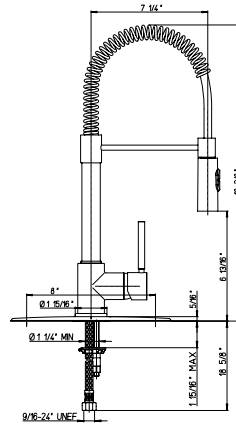

Flow Rate: 1.8 GPM @ 60 PSI

replacement cartridge
53CC956GM

78..557Y0

Single handle pull-out with silycon spout and a sprayer spout rotates.
 18 1/16" spout height.
 7 1/4" spout reach.
 2 15/16" maximum deck thickness.
 8" optional deck plate available.

Flow Rate: 1.8 GPM @ 60 PSI

replacement cartridge
53CC956GM

78..557PE

Single handle pull-out spray kitchen faucet, spout rotates.
 18 3/8" spout height.
 7 1/4" spout reach.
 1 15/16" maximum deck thickness.
 8" optional deck plate available.

Flow Rate: 1.8 GPM @ 60 PSI

replacement cartridge
 53CC956GM

78..558

Single handle pull-down kitchen faucet, spout rotates.
 19 1/16" spout height.
 7 5/8" spout reach.
 2 3/8" maximum deck thickness.
 8" optional deck plate available.