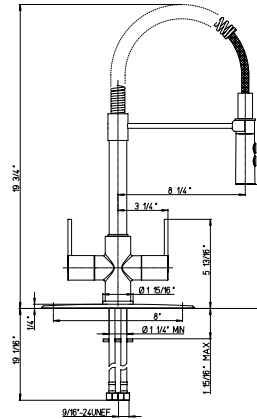

Flow Rate: 1.8 GPM @ 60 PSI

replacement cartridge
53CC956GM

92..555LL

Kitchen faucet with spout rotates.
 20 1/4" spout height.
 8 1/4" spout reach.
 2 3/4" maximum deck thickness.
 8" optional deck plate available.

Flow Rate: 1.8 GPM @ 60 PSI

replacement cartridge
 53CC956GM

DA..490

Kitchen faucet with spout rotates.
 19 3/4" spout height.
 8 1/4" spout reach.
 1 15/16" maximum deck thickness.
 8" optional deck plate available.

Flow Rate: 1.8 GPM @ 60 PSI

replacement valve
 53CC581XAD right
 53CC581XAS left

78..591

Single handle pull-down
 kitchen faucet, spout rotates.
 13 3/16" spout height.
 6 13/16" spout reach.
 2 3/16" maximum deck thickness.
 8" optional deck plate available.

Flow Rate: 1.8 GPM @ 60 PSI

replacement cartridge
 53CC956GM

92..591LL

Single handle pull-down
 spray kitchen faucet, spout rotates.
 17 11/16" spout height.
 7 11/16" spout reach.
 1 15/16" maximum deck thickness.
 8" optional deck plate available.