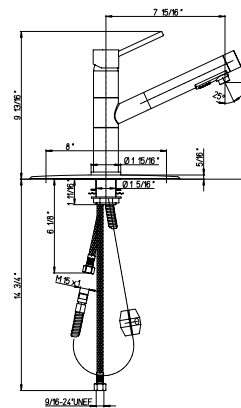

Flow Rate: 1.8 GPM @ 60 PSI

replacement cartridge
53CC956GM

78..576

Minimal pull out kitchen faucet
spout rotates.
9 5/16" spout height.
9 1/4" spout reach.
1 3/4" maximum deck thickness.
8" optional deck plate available.

Flow Rate: 1.8 GPM @ 60 PSI

replacement cartridge
53CC956GM

78..568

Pull-out kitchen faucet
spout rotates.
9 13/16" spout height.
7 15/16" spout reach.
1 11/16" maximum deck thickness.
8" optional deck plate available.

Flow Rate: 1.8 GPM @ 60 PSI

replacement cartridge
53CC956GM

78..518

Wallmount Pot Filler
Modern Design

- Lever Handles
- Extends 28"
- (2) Shut off valves

Flow Rate: 1.8 GPM @ 60 PSI

replacement valve
53CC581XAD right

78..568

Single handle pull-out spray faucet.
 8 1/4" spout height.
 7 1/8" spout reach.
 1 3/4" maximum deck thickness.

Flow Rate: 1.8 GPM @ 60 PSI

7842568 TITANIUM
 7844568 BLACK METALLIC
 7858568 MILK WHITE
 7864568 BROWN