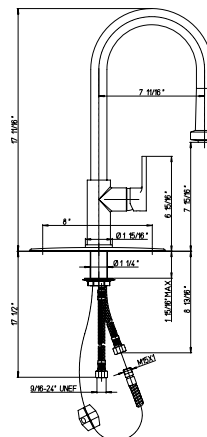

Flow Rate: 1.8 GPM @ 60 PSI

replacement cartridge
 53CC956GM

DA..490

Kitchen faucet with spout rotates.
 19 3/4" spout height.
 8 1/4" spout reach.
 1 15/16" maximum deck thickness.
 8" optional deck plate available.

Flow Rate: 1.8 GPM @ 60 PSI

replacement valve
 53CC581XAD right
 53CC581XAS left

78..591

Single handle pull-down
 kitchen faucet, spout rotates.
 13 3/16" spout height.
 6 13/16" spout reach.
 2 3/16" maximum deck thickness.
 8" optional deck plate available.

Flow Rate: 1.8 GPM @ 60 PSI

replacement cartridge
 53CC956GM

92..591LL

Single handle pull-down
 spray kitchen faucet, spout rotates.
 17 11/16" spout height.
 7 11/16" spout reach.
 1 15/16" maximum deck thickness.
 8" optional deck plate available.

Flow Rate: 1.8 GPM @ 60 PSI

replacement cartridge
 53CC956GM

86..557

Single handle pull-out with spring spout and a sprayer spout rotates.
 19 7/8" spout height.
 7 1/8" spout reach.
 1 15/16" maximum deck thickness.
 8" optional deck plate available.