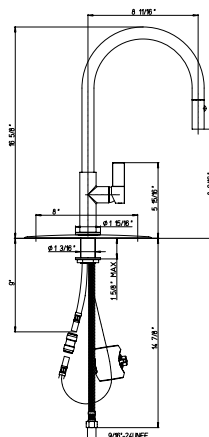

Flow Rate: 1.8 GPM @ 60 PSI

replacement cartridge
53CC956GM

64..557PZB

Single handle pull-out with silycon spout and a sprayer, spout rotates. 18 5/8" spout height. 8 11/16" spout reach. 1 5/8" maximum deck thickness. 8" optional deck plate available.

Flow Rate: 1.8 GPM @ 60 PSI

replacement cartridge
53CC956GM

78..591S

Single handle pull-down spray kitchen faucet, spout rotates. 16 5/8" spout height. 8 11/16" spout reach. 1 5/8" maximum deck thickness. 8" optional deck plate available.

Flow Rate: 1.8 GPM @ 60 PSI

replacement cartridge
53CC956GM

92..555LL

Kitchen faucet with spout rotates.
 20 1/4" spout height.
 8 1/4" spout reach.
 2 3/4" maximum deck thickness.
 8" optional deck plate available.

Flow Rate: 1.8 GPM @ 60 PSI

replacement cartridge
 53CC956GM

DA..490

Kitchen faucet with spout rotates.
 19 3/4" spout height.
 8 1/4" spout reach.
 1 15/16" maximum deck thickness.
 8" optional deck plate available.