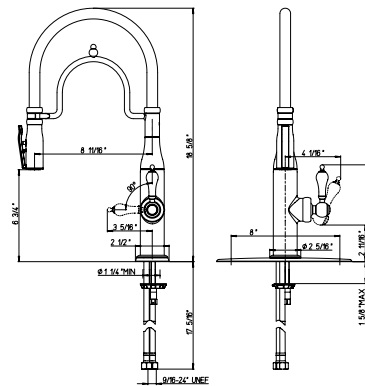

Flow Rate: 1.8 GPM @ 60 PSI

replacement cartridge
53CC956GM

09..591D

Single handle pull-down spray kitchen faucet, spout rotates. 17 7/8" spout height. 8" spout reach. 1 1/2" maximum deck thickness. 8" optional deck plate available.

Flow Rate: 1.8 GPM @ 60 PSI

replacement cartridge
53CC956GM

64..557PZB

Single handle pull-out with silycon spout and a sprayer, spout rotates. 18 5/8" spout height. 8 11/16" spout reach. 1 5/8" maximum deck thickness. 8" optional deck plate available.

Flow Rate: 1.8 GPM @ 60 PSI

replacement cartridge
53CC956GM

78..591S

Single handle pull-down spray kitchen faucet, spout rotates. 16 5/8" spout height. 8 11/16" spout reach. 1 5/8" maximum deck thickness. 8" optional deck plate available.

Flow Rate: 1.8 GPM @ 60 PSI

replacement cartridge
53CC956GM

92..555LL

Kitchen faucet with spout rotates.
 20 1/4" spout height.
 8 1/4" spout reach.
 2 3/4" maximum deck thickness.
 8" optional deck plate available.