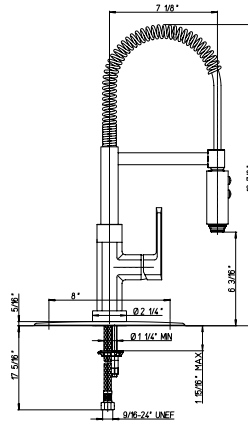

Flow Rate: 1.8 GPM @ 60 PSI

replacement cartridge
 53CC956GM

92..591LL

Single handle pull-down
 spray kitchen faucet, spout rotates.
 17 11/16" spout height.
 7 11/16" spout reach.
 1 15/16" maximum deck thickness.
 8" optional deck plate available.

Flow Rate: 1.8 GPM @ 60 PSI

replacement cartridge
 53CC956GM

86..557

Single handle pull-out with spring spout and a sprayer spout rotates.
 19 7/8" spout height.
 7 1/8" spout reach.
 1 15/16" maximum deck thickness.
 8" optional deck plate available.

Flow Rate: 1.8 GPM @ 60 PSI

replacement cartridge
53CC956GM

78..557

Single handle pull-out with spring spout and a sprayer spout rotates.
 21 7/16" spout height.
 7 1/8" spout reach.
 1 15/16" maximum deck thickness.
 8" optional deck plate available.

Flow Rate: 1.8 GPM @ 60 PSI

replacement cartridge
53CC956GM

78..559Y0

Single handle pull-out with silycon spout and a sprayer spout rotates.
 20 5/16" spout height.
 8" spout reach.
 1 15/16" maximum deck thickness.
 8" optional deck plate available.