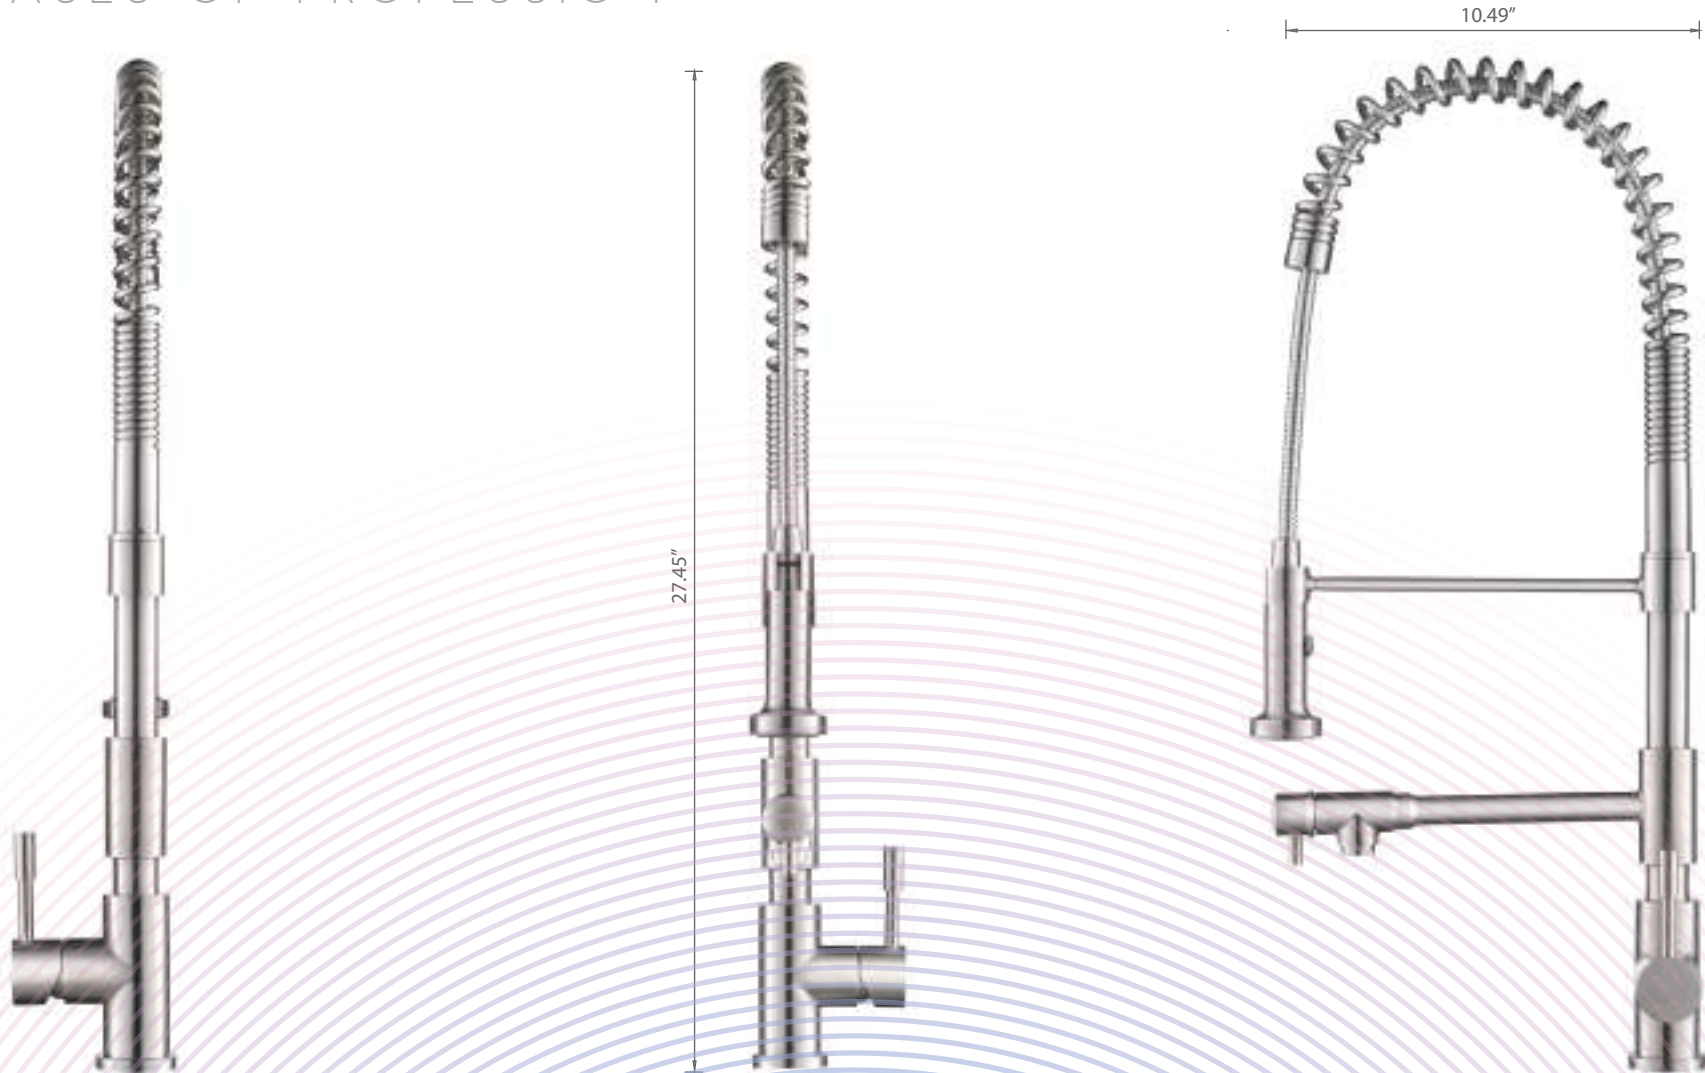

Model - K.2030

Immaculately designed to complement your no-nonsense persona, Professo-F™ by Isenberg elicits the chef in you! Its articulated swing-out arm lets you fill up your pots and pans efficiently, saving you much time and effort, while you cook.

Constructed in solid stainless-steel, The Professo-F™ bears a dual sprayer with a rotatable spout. Its minimal design highlighted by its clean steel contours is what makes it a must have for your kitchen!

PHASES OF PROFESSIO-F™