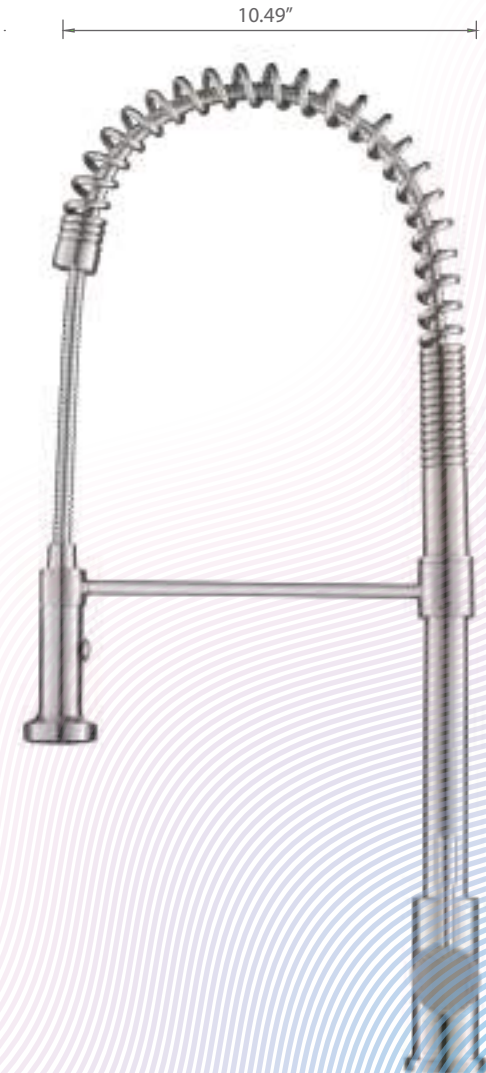

PHASES OF PROFESSIO-S™