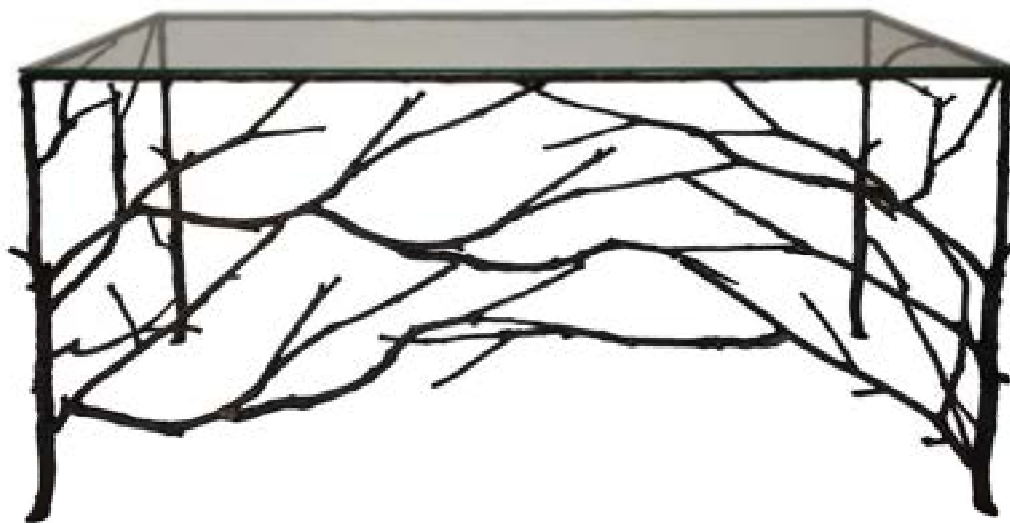

CVFZR4006
Bentley Chrome Rectangle Design
End Table with Beveled Mirror Top
22 x 24 x 25"H
Minimum 1

CVFNR928
Baxter Cocktail Table
36 x 36 x 18"H
Minimum 1

CVFNR929
Baxter End Table
20 x 20 x 22"H
Minimum 1

CVFZR4009
Hollywood Nickel Tri Leg End Table
28 x 28 x 24"H
Minimum 1

CVFZR4010
Hollywood Nickel Tri Leg Round Cocktail Table
38 x 38 x 20"H
Minimum 1

CVFNR5005
St. Claire Round Marble End Table
22 x 22 x 24"H
Minimum 1

CVFNR5004
St. Claire Round Marble Cocktail Table
36 x 36 x 18"H
Minimum 1

CVFZNR004

**Adeline Cast Metal Branch Cocktail Table
with Glass Top in Bronze Finish**

48 x 16 x 31.5"H

Minimum 1

CVFZNR003

**Adeline Cast Metal Branch End Table
with Glass Top in Bronze Finish**