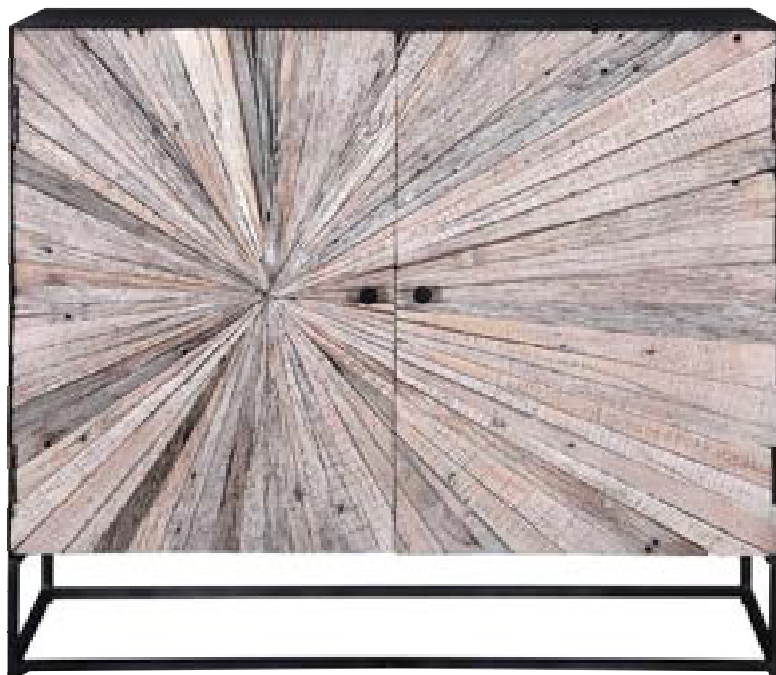

CVFNR765
Blake Accent Table
20 x 20 x 24"H
Minimum 1