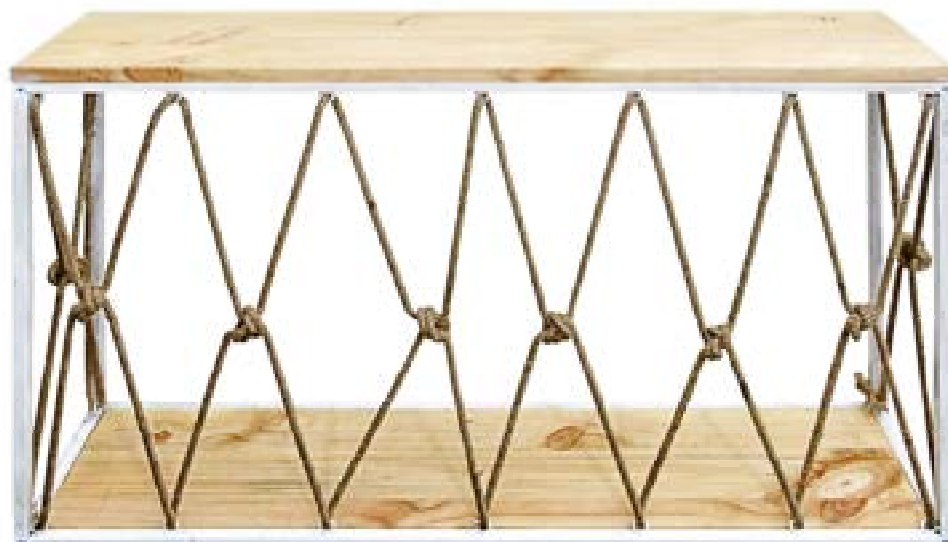

Minimum 1

CVFNR5017
St. Augustine Nesting Tables

20 x 14 x 27"H

17 x 14 x 24"H

14 x 14 x 21"H

Minimum 1

CVFNR5018

St. Augustine Console Table

48 x 12 x 33"H

Minimum 1

CVFNR5084
Pembroke Round Cocktail Table
with White Marble Top
36 x 36 x 18"H
Minimum 1

CVFNR5085
Pembroke Round End Table
22 x 22 x 23"H
Minimum 1

CVFNR5108
Explorer Round Metal and Glass Cocktail Table
36 x 36 x 19"H
Minimum 1