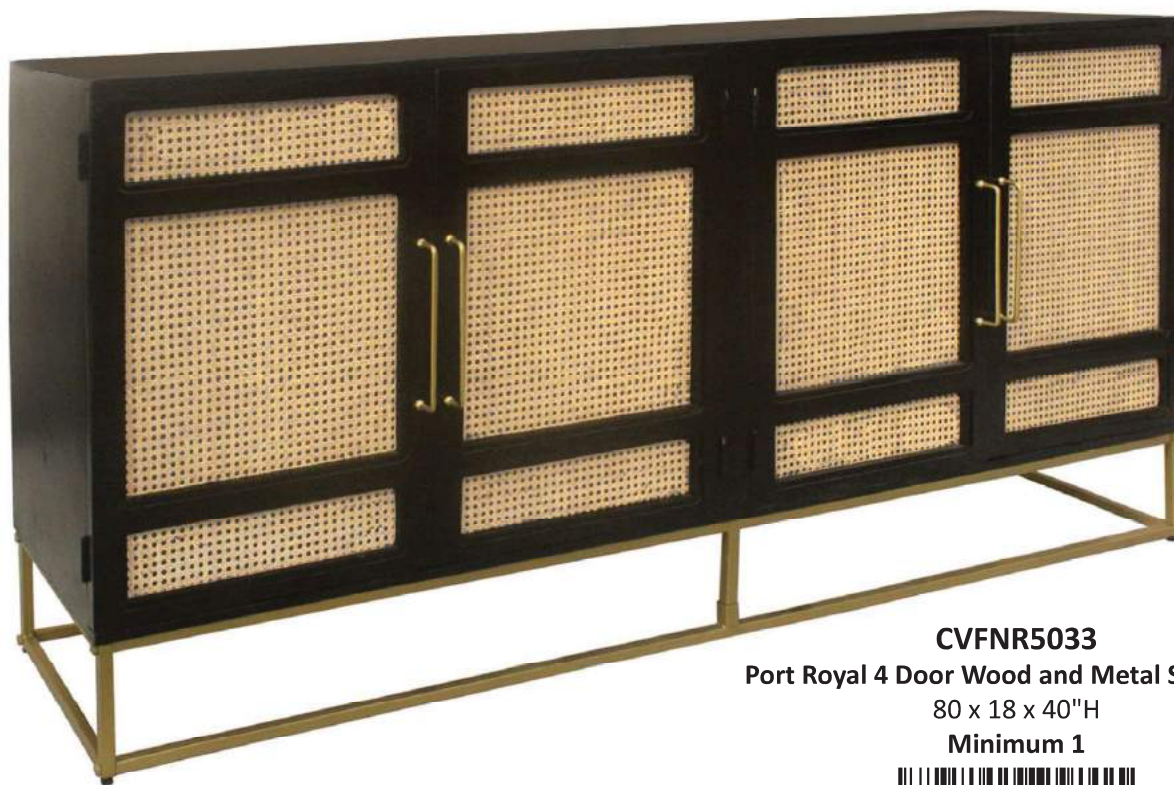

**CVFNR5054**  
**Savannah 4 Door Mango Sideboard**  
80 x 16 x 40"H  
Minimum 1

**CVFNR5099**  
Graham Multiple  
Round Shelf Etagere  
16 x 16 x 75"H  
Minimum 1

**CVFNR5034**  
Port Royal 2 Door Wood and Metal Cabinet  
40 x 18 x 40"H  
Minimum 1

**CVFNR5033**  
Port Royal 4 Door Wood and Metal Sideboard  
80 x 18 x 40"H  
Minimum 1

**CVFNR797**  
**Alpine Console Table**  
76 x 17 x 38"H  
Minimum 1

**CVFVR8155**  
**Hawthorne Estate Zebrawood Console**  
72 x 17 x 37"H  
Minimum 1