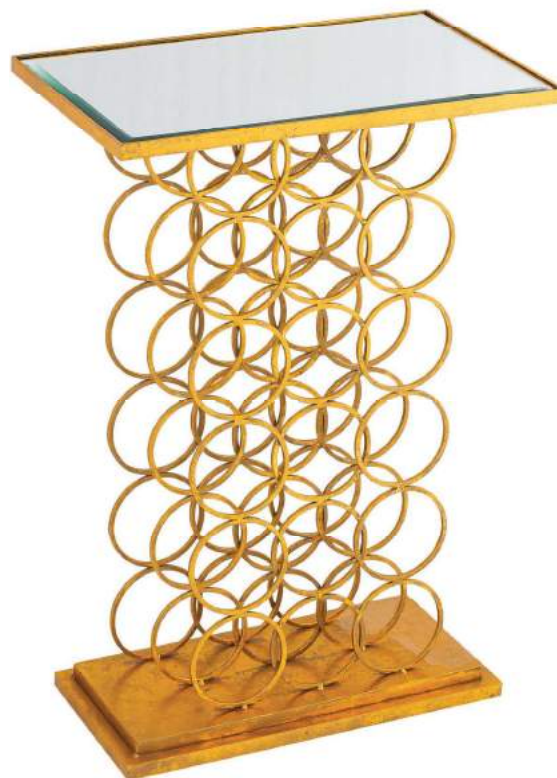

**CVFNR5072**  
**Parisian Round Accent Table**  
17 x 17 x 23"H  
Minimum 1

**CVFNR483**  
**Bengal Manor Solid Iron Accent Table in Nickel Finish  
w/ Gray Marble Top**  
18 x 18 x 22"H  
Minimum 1

**CVFNR525**  
**Bengal Manor Antique Nickel  
and Gray Marble Accent Table**  
18 x 18 x 22"H  
Minimum 1

**CVFNR5080**  
**Katherine Round Accent Table**  
24 x 24 x 25"H  
Minimum 1

**CVFNR836**  
**Darby Accent Table**  
20 x 20 x 24"H  
Minimum 1

**CVFNR729**  
**Bengal Manor Iron and Marble Console Table**  
52 x 12 x 30"H  
Minimum 1

**CVFNR935**  
**Robyn Accent Table**  
17 x 17 x 22"H  
Minimum 1

**CVFNR955**  
**Melrose Wine Rack Console Table**  
22 x 14 x 33"H  
Minimum 1

**CVFNR957**  
**Melrose Narrow Metal Console Table**  
40 x 10 x 31"H  
Minimum 1