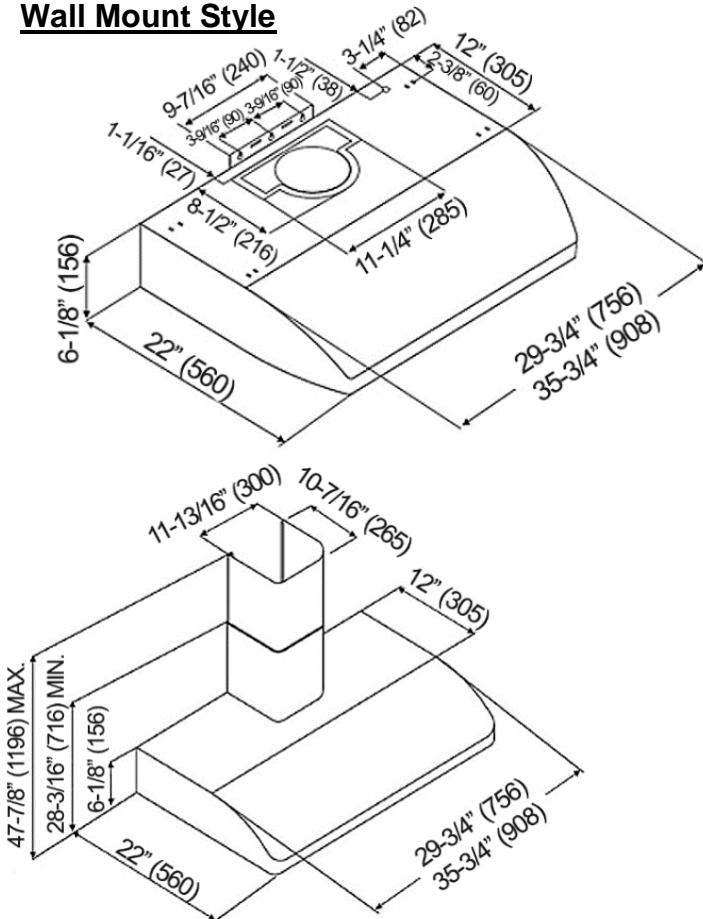

KOBE®

KOBE Range Hoods

So Quiet... You Won't Believe It's On!

Under Cabinet

Wall Mount (Duct Cover is Included)

Premium CH22 SQB6-XX Series Multi-Style

Model / Size	CH2230SQB6-XX / 30" CH2236SQB6-XX / 36" CH2230SQB6-WM-XX / 30" CH2236SQB6-WM-XX . 36"
Appearance	
Stainless Steel	✓
Seamless	✓
Performance	
CFM / Sone	270 to 680 / 2.0 to 7.0
QuietMode™	2.0
ECO Mode	10 Minutes on QuietMode™ Every Hour to Promote a Cleaner Kitchen Air Quality
LED Light	3-Level Lighting 2 x LED Light (3W) – 30" & 36"
Speed	6
Control	Electronic Buttons with Flame & Temperature Sensor
Delay Shutoff	5-Minutes Delay Shutoff
Blower Type	Twin Vertical Turbine Impeller
Exhaust	Top 6" Round
Consumption / Ampere	360W / 3A
Filter	Baffle Filter
Optional Accessories	
Backsplash Panel	SSP30 (30" x 32") SSP36 (36" x 32")
Remote Control	KRC6

Wall Mount Style

Under Cabinet Style

Information subject to change without notice.
Measurements in inches (mm). Inches are converted.

www.koberangehoods.com

*Building codes may vary.
Ver. 200401