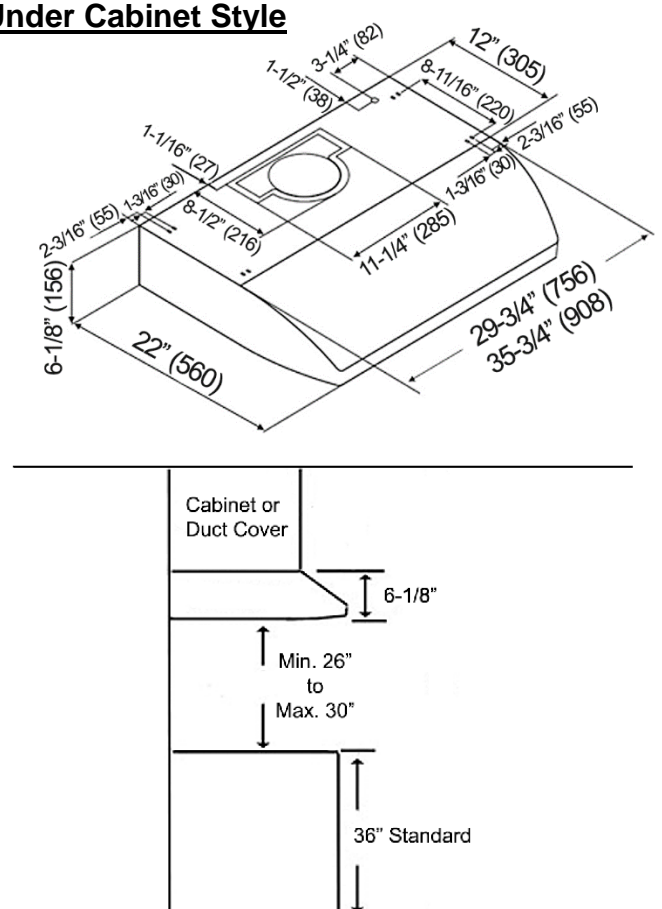

KOBE®

KOBE Range Hoods

So Quiet... You Won't Believe It's On!

Under Cabinet

Wall Mount (Duct Cover is Included)

Premium CH22 SQB6-XX Series Multi-Style

Model / Size	CH2230SQB6-XX / 30" CH2236SQB6-XX / 36" CH2230SQB6-WM-XX / 30" CH2236SQB6-WM-XX . 36"
Appearance	
Stainless Steel	✓
Seamless	✓
Performance	
CFM / Sone	270 to 680 / 2.0 to 7.0
QuietMode™	2.0
ECO Mode	10 Minutes on QuietMode™ Every Hour to Promote a Cleaner Kitchen Air Quality
LED Light	3-Level Lighting 2 x LED Light (3W) – 30" & 36"
Speed	6
Control	Electronic Buttons with Flame & Temperature Sensor
Delay Shutoff	5-Minutes Delay Shutoff
Blower Type	Twin Vertical Turbine Impeller
Exhaust	Top 6" Round
Consumption / Ampere	360W / 3A
Filter	Baffle Filter
Optional Accessories	
Backsplash Panel	SSP30 (30" x 32") SSP36 (36" x 32")
Remote Control	KRC6

Wall Mount Style

Under Cabinet Style

Information subject to change without notice.
Measurements in inches (mm). Inches are converted.

www.koberangehoods.com

*Building codes may vary.
Ver. 200401