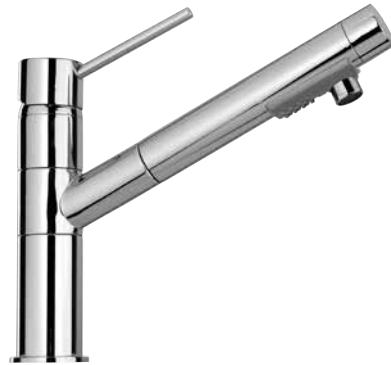

INSTALLATION SUBMITTAL AND DIMENSION

Serie Kitchen

78..568

Pull-out kitchen faucet spout rotates.

78CR568 Polished Chrome
78PW568 Brushed Nickel

STANDARDS

- Compliant with ASME A112.18.1 - CSA B125.1
- Compliant with ANSI/NSF 61
- Certified by IAPMO R&T Lab
- Meets EPA Water Sense Certification: 1.8 GPM @ 60 PSI
- ADA Compliant

FEATURES

- Solid brass construction
- 2 Function Sprayer (Stream/Spray)
- 360° Spout Rotation
- Single Hole Configuration
- Optional 3-hole deckplate sold separately
- Step-By-Step Installation Instructions