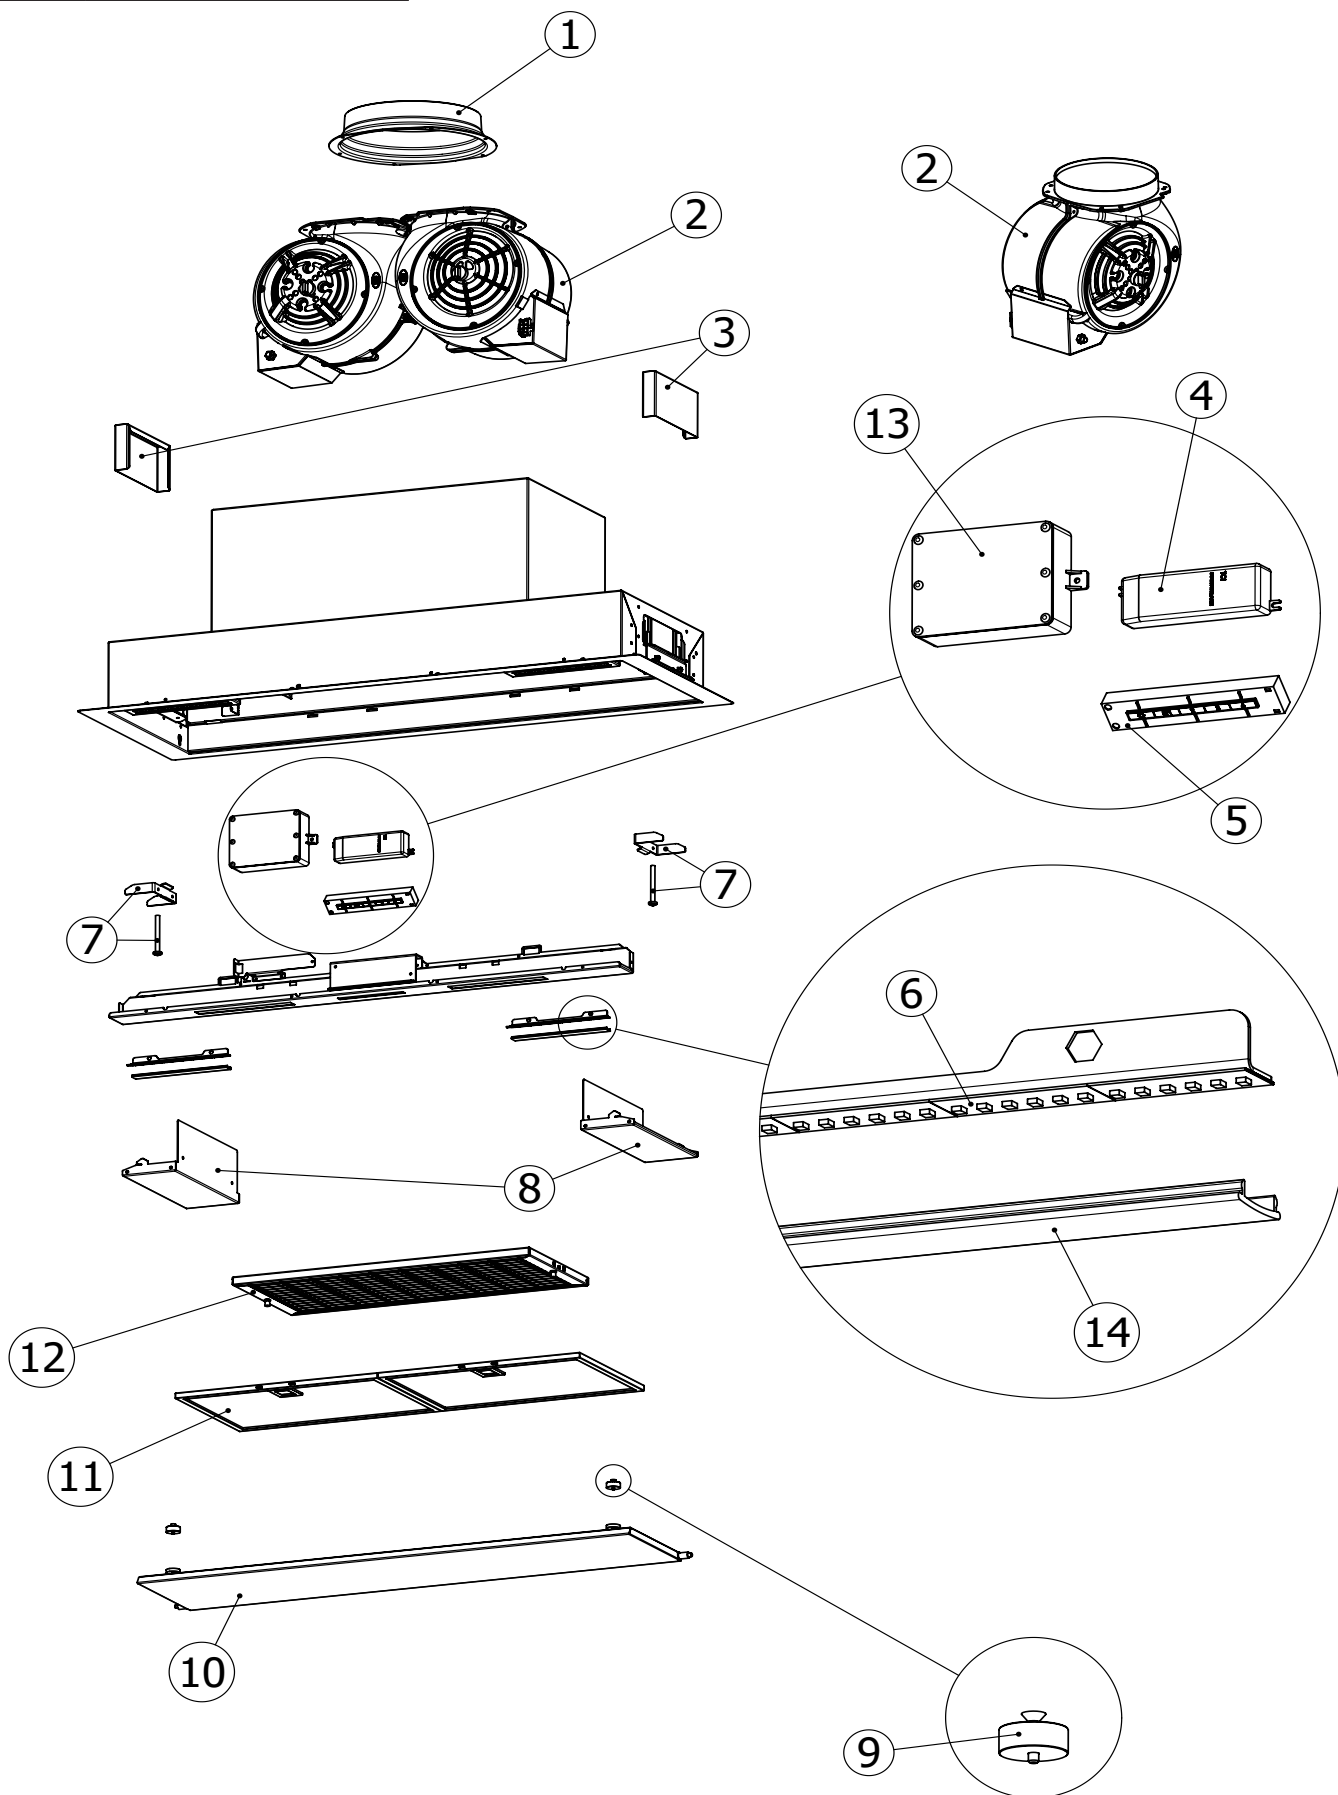

Exploded view

Model:	MAYA
Code:	3944741

Spare part list

Model:	MAYA
Code:	3944741

Ref.	Code	Description	Q.ty						Validity		
			Inches						From	To	
			24	30_1Motor	30_2Motor	36_1Motor	36_2Motor	48	(year/week)	(year/week)	
1	R625311	DISCHARGE FITTING			1		1	1	21/49		
2	R211087	ASPIRATOR	1	1		1			21/49		
	R211088				2		2	2	21/49		
3	R01306	KIT EXTERNAL REMOVABLE SIDE COVERS	1	1	1	1	1	1	21/49		
4	R232044	LED BAR POWER SUPPLY	1	1	1	1	1	1	21/49		
5	R2241312	CONTROL	1	1	1	1	1	1	21/49		
6	R205109	STRIP LED KIT	2	2	2	2	2	2	21/49		
7	R01317	KIT FIXING BRACKETS	2	2	2	2	2	2	21/49		
8	R01319	KIT INTERNAL REMOVABLE SIDE COVERS	1						21/49		
	R01320			1					21/49		
	R01321				1					21/49	
	R01322					1				21/49	
	R01323						1			21/49	
	R01324								1	21/49	
9	R01304	PANEL MAGNET KIT	2	2		2			21/49		
	R01293				2		2	2	21/49		
10	R264271	OPENING PANEL	1						21/49		
	R264272			1					21/49		
	R264273				1					21/49	
	R264274					1				21/49	
	R264275						1			21/49	
	R264276								1	21/49	
11	R258183	ANTI-GREASE FILTER	2			3			21/49		
	R258184			2					21/49		
	R258159				2					21/49	
	R258185						2	3		21/49	
12	005LV03009	ANTI-ODOR FILTER	1	1		1			21/49		
	005LV03010				1		1	1	21/49		
13	R2223862	MAIN WIRING	1	1		1			21/49		
	R2223871				1		1	1	21/49		
14	R345038	LIGHT DIFFUSER	2	2	2	2	2	2	21/49		

Electrical diagram

Model:	MAYA
Code:	3944741

Validity	
From	To
21/49	

Drawing No.	901.178.3
-------------	-----------