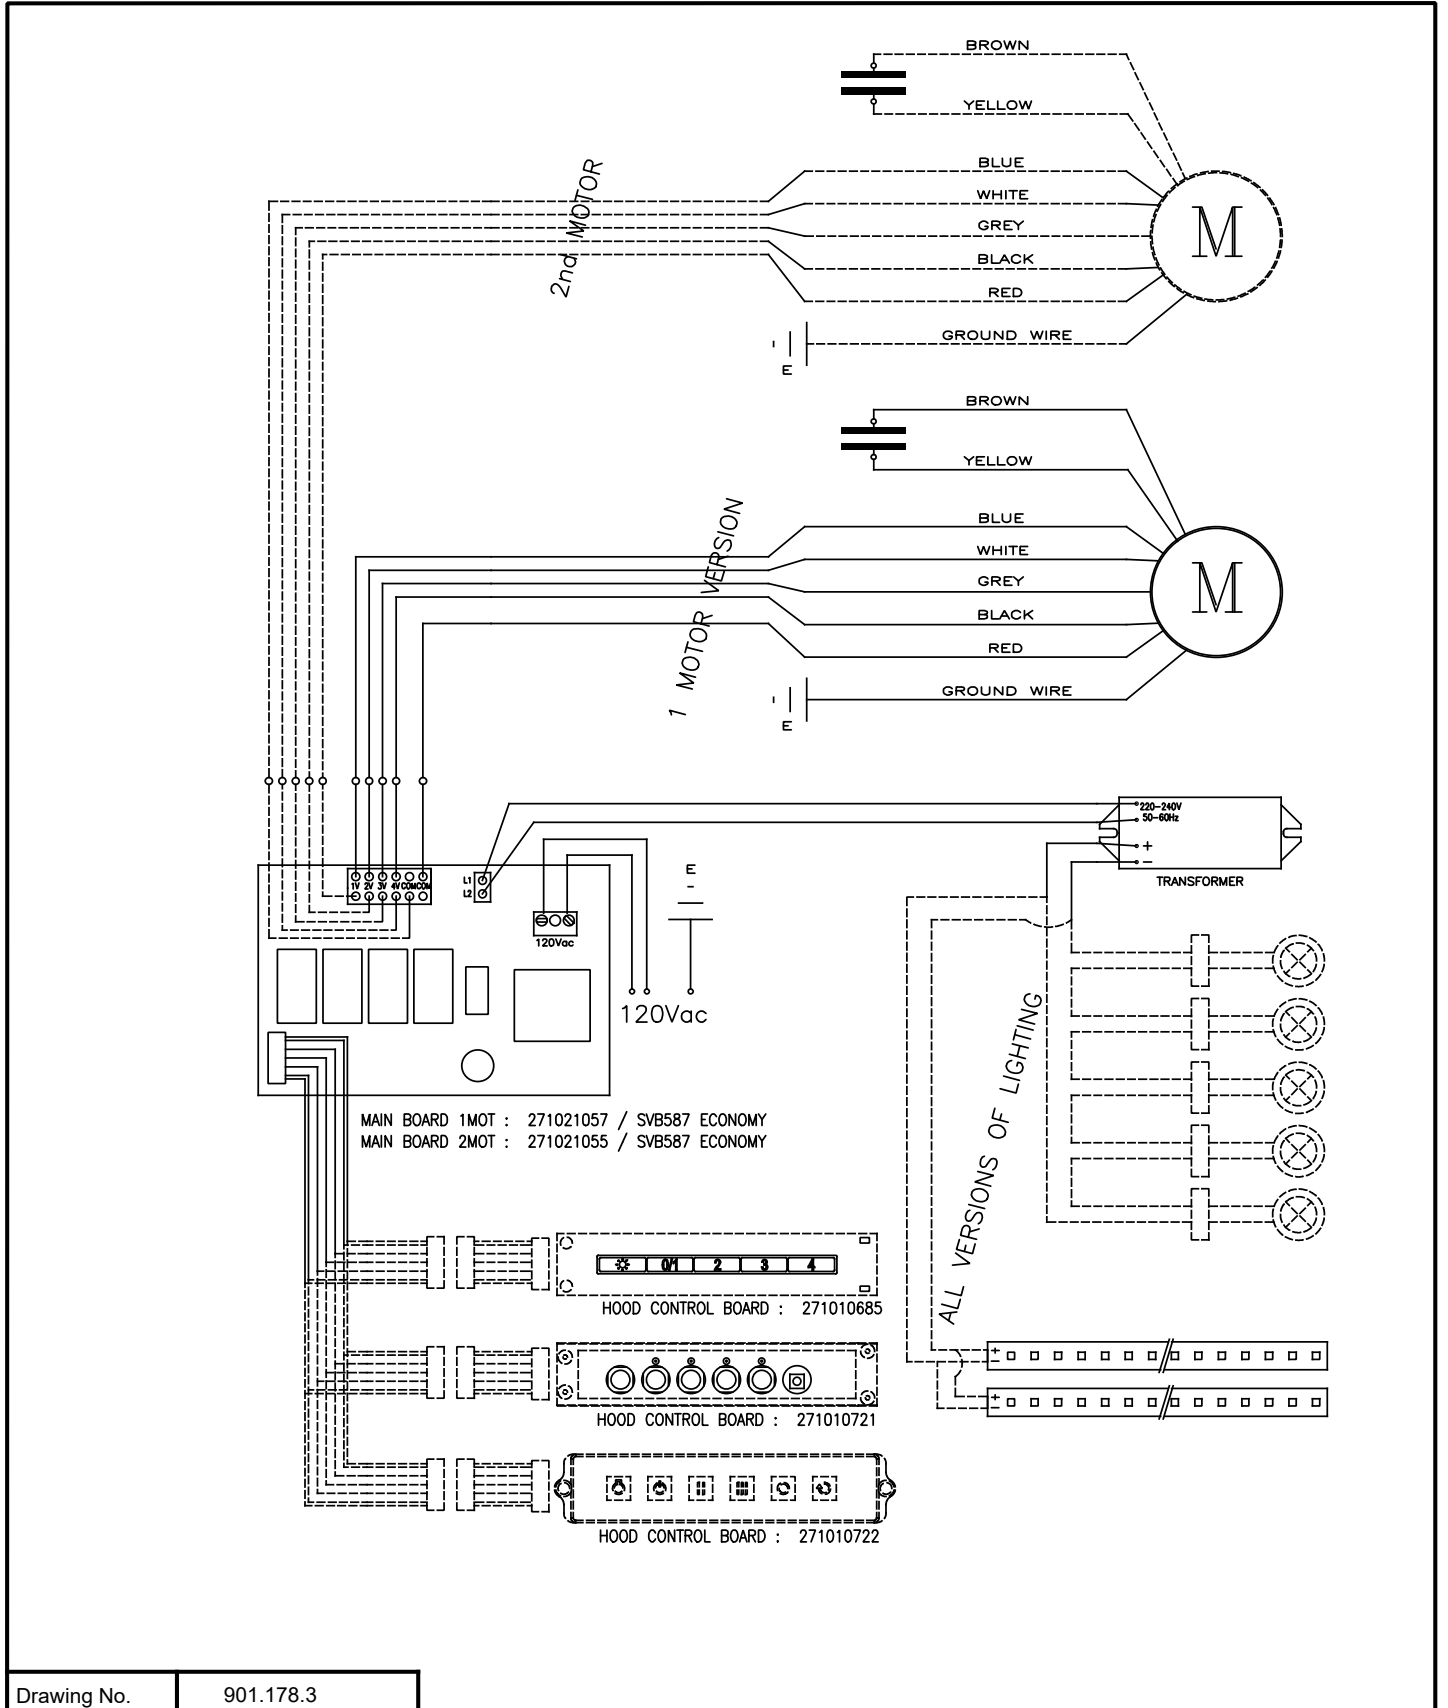

Exploded view

Model:	MAYA
Code:	3944741

Spare part list

Model:	MAYA
Code:	3944741

Ref.	Code	Description	Q.ty						Validity		
			Inches						From	To	
			24	30_1Motor	30_2Motor	36_1Motor	36_2Motor	48	(year/week)	(year/week)	
1	R625311	DISCHARGE FITTING			1		1	1	21/49		
2	R211087	ASPIRATOR	1	1		1			21/49		
	R211088				2		2	2	21/49		
3	R01306	KIT EXTERNAL REMOVABLE SIDE COVERS	1	1	1	1	1	1	21/49		
4	R232044	LED BAR POWER SUPPLY	1	1	1	1	1	1	21/49		
5	R2241312	CONTROL	1	1	1	1	1	1	21/49		
6	R205109	STRIP LED KIT	2	2	2	2	2	2	21/49		
7	R01317	KIT FIXING BRACKETS	2	2	2	2	2	2	21/49		
8	R01319	KIT INTERNAL REMOVABLE SIDE COVERS	1						21/49		
	R01320			1					21/49		
	R01321				1					21/49	
	R01322					1				21/49	
	R01323						1			21/49	
	R01324								1	21/49	
9	R01304	PANEL MAGNET KIT	2	2		2			21/49		
	R01293				2		2	2	21/49		
10	R264271	OPENING PANEL	1						21/49		
	R264272			1					21/49		
	R264273				1					21/49	
	R264274					1				21/49	
	R264275						1			21/49	
	R264276								1	21/49	
11	R258183	ANTI-GREASE FILTER	2			3			21/49		
	R258184			2					21/49		
	R258159				2					21/49	
	R258185						2	3		21/49	
12	005LV03009	ANTI-ODOR FILTER	1	1		1			21/49		
	005LV03010				1		1	1	21/49		
13	R2223862	MAIN WIRING	1	1		1			21/49		
	R2223871				1		1	1	21/49		
14	R345038	LIGHT DIFFUSER	2	2	2	2	2	2	21/49		

Electrical diagram

Model:	MAYA
Code:	3944741

Validity	
From	To
21/49	

Drawing No.	901.178.3
-------------	-----------