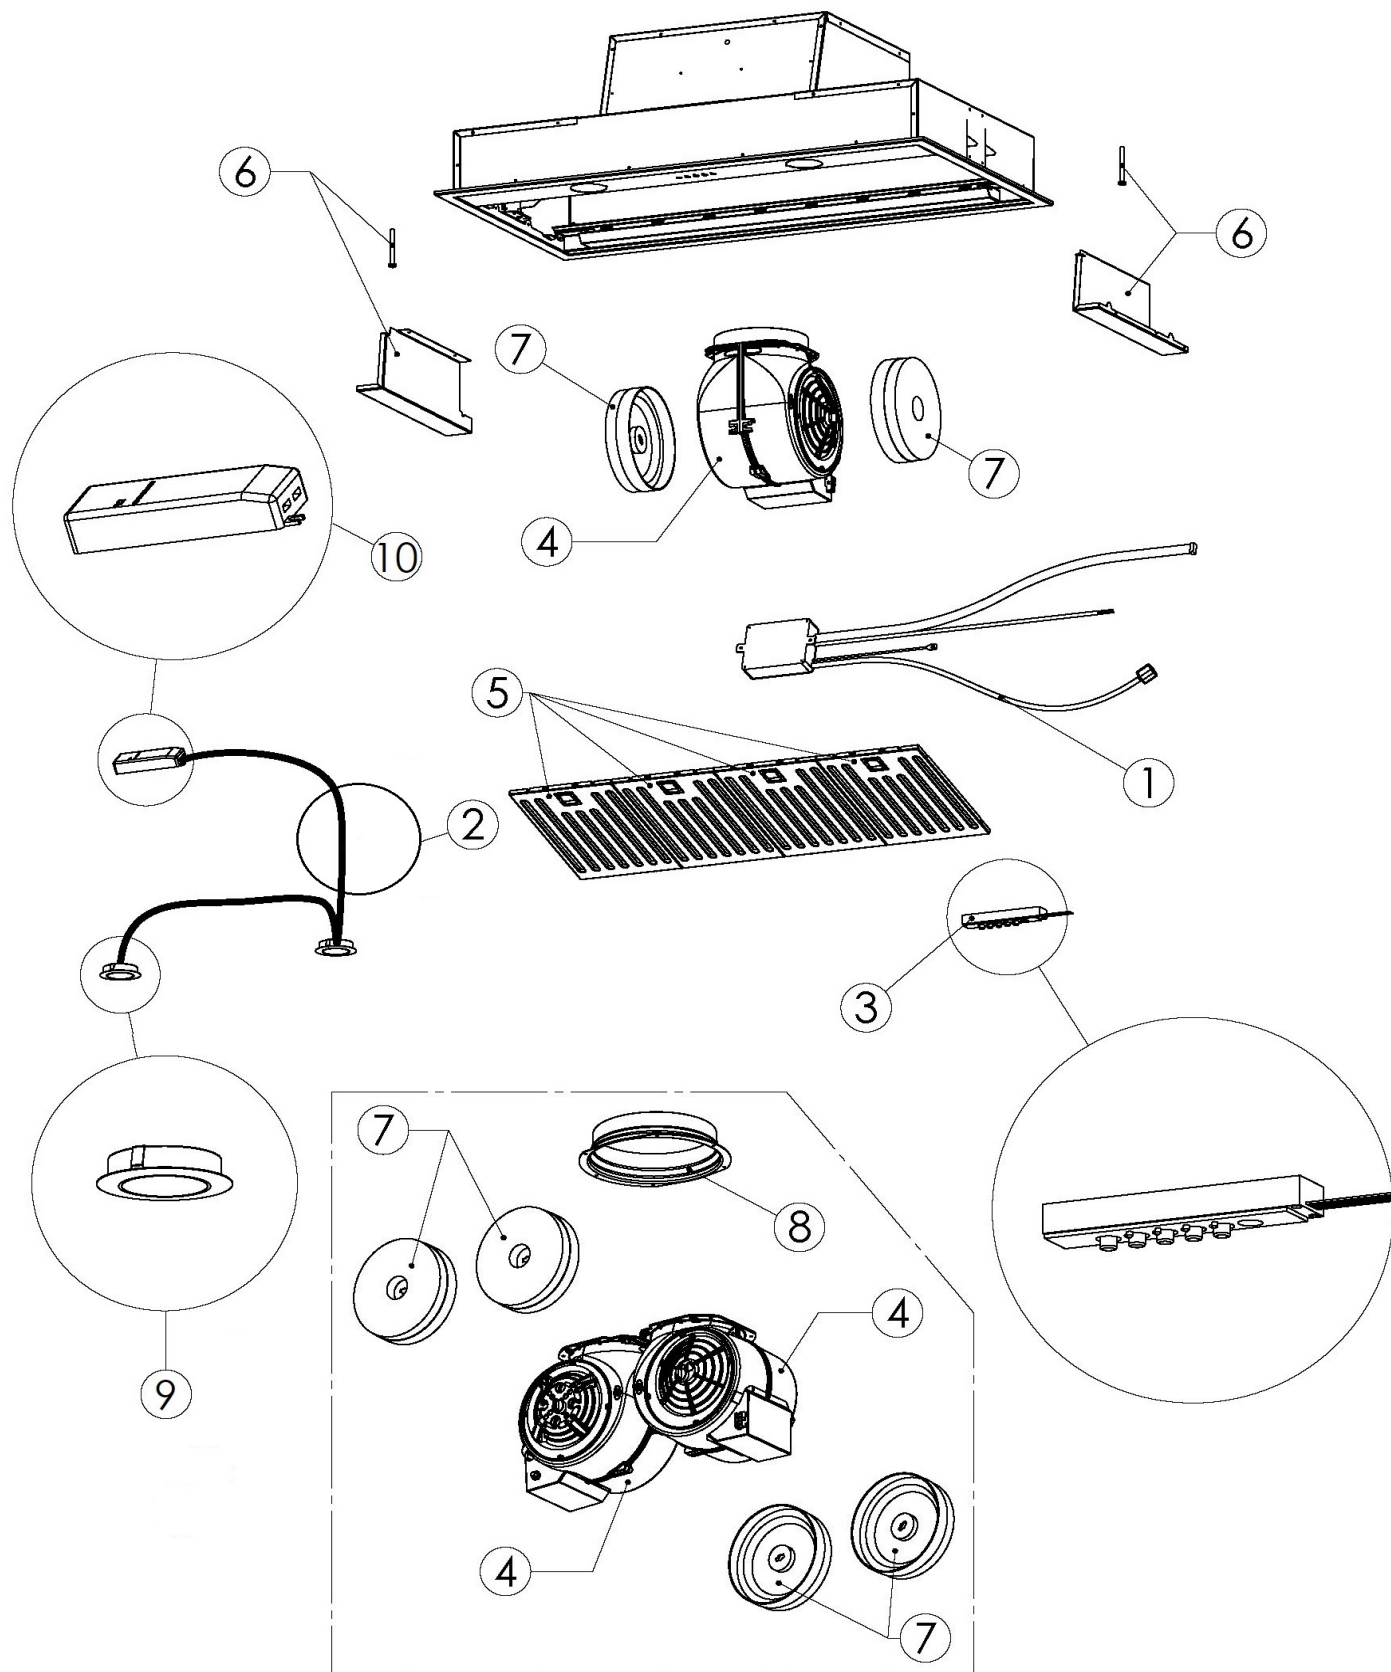

Exploded view

Model:	LIBERTA
Code:	3944302

Spare part list

Model:	LIBERTA
Code:	3944302

Ref.	Code	Description	Q.ty				Validity	
			Inches				From	To
			28	34	46	58	(year/week)	(year/week)
1	R2223862	MAIN WIRING	1	1			19/27	
	R2223871				1	1	19/27	
2	R222388	WIRING LED SPOTLIGHTS	1	1			19/27	
	R222389				1	1	19/27	
3	R224137	CONTROLS	1	1	1	1	19/27	
4	R211087	ASPIRATOR	1	1			19/27	
	R211088				2	2	19/27	
5	R2581521	BAFFLE METAL FILTER	3	4			19/27	
	R2581661				3	4	19/27	
6	R01257	FIXING KIT	1	1			19/27	20/23
	R012571		1	1			20/24	
	R01267				1	1	19/27	20/23
	R012671				1	1	20/24	
7	0050U010UL	CARBON FILTER KIT	1	1	2	2	19/27	
8	R625311	AIR FITTING			1	1	19/27	
9	R234047	LED SPOTLIGHT Ø58	2	2	4	4	19/27	
10	R232038	LED POWER SUPPLY	1	1	1	1	19/27	

Electrical diagram

Model:	LIBERTA
Code:	3944302

Validity	
From	To
19/27	