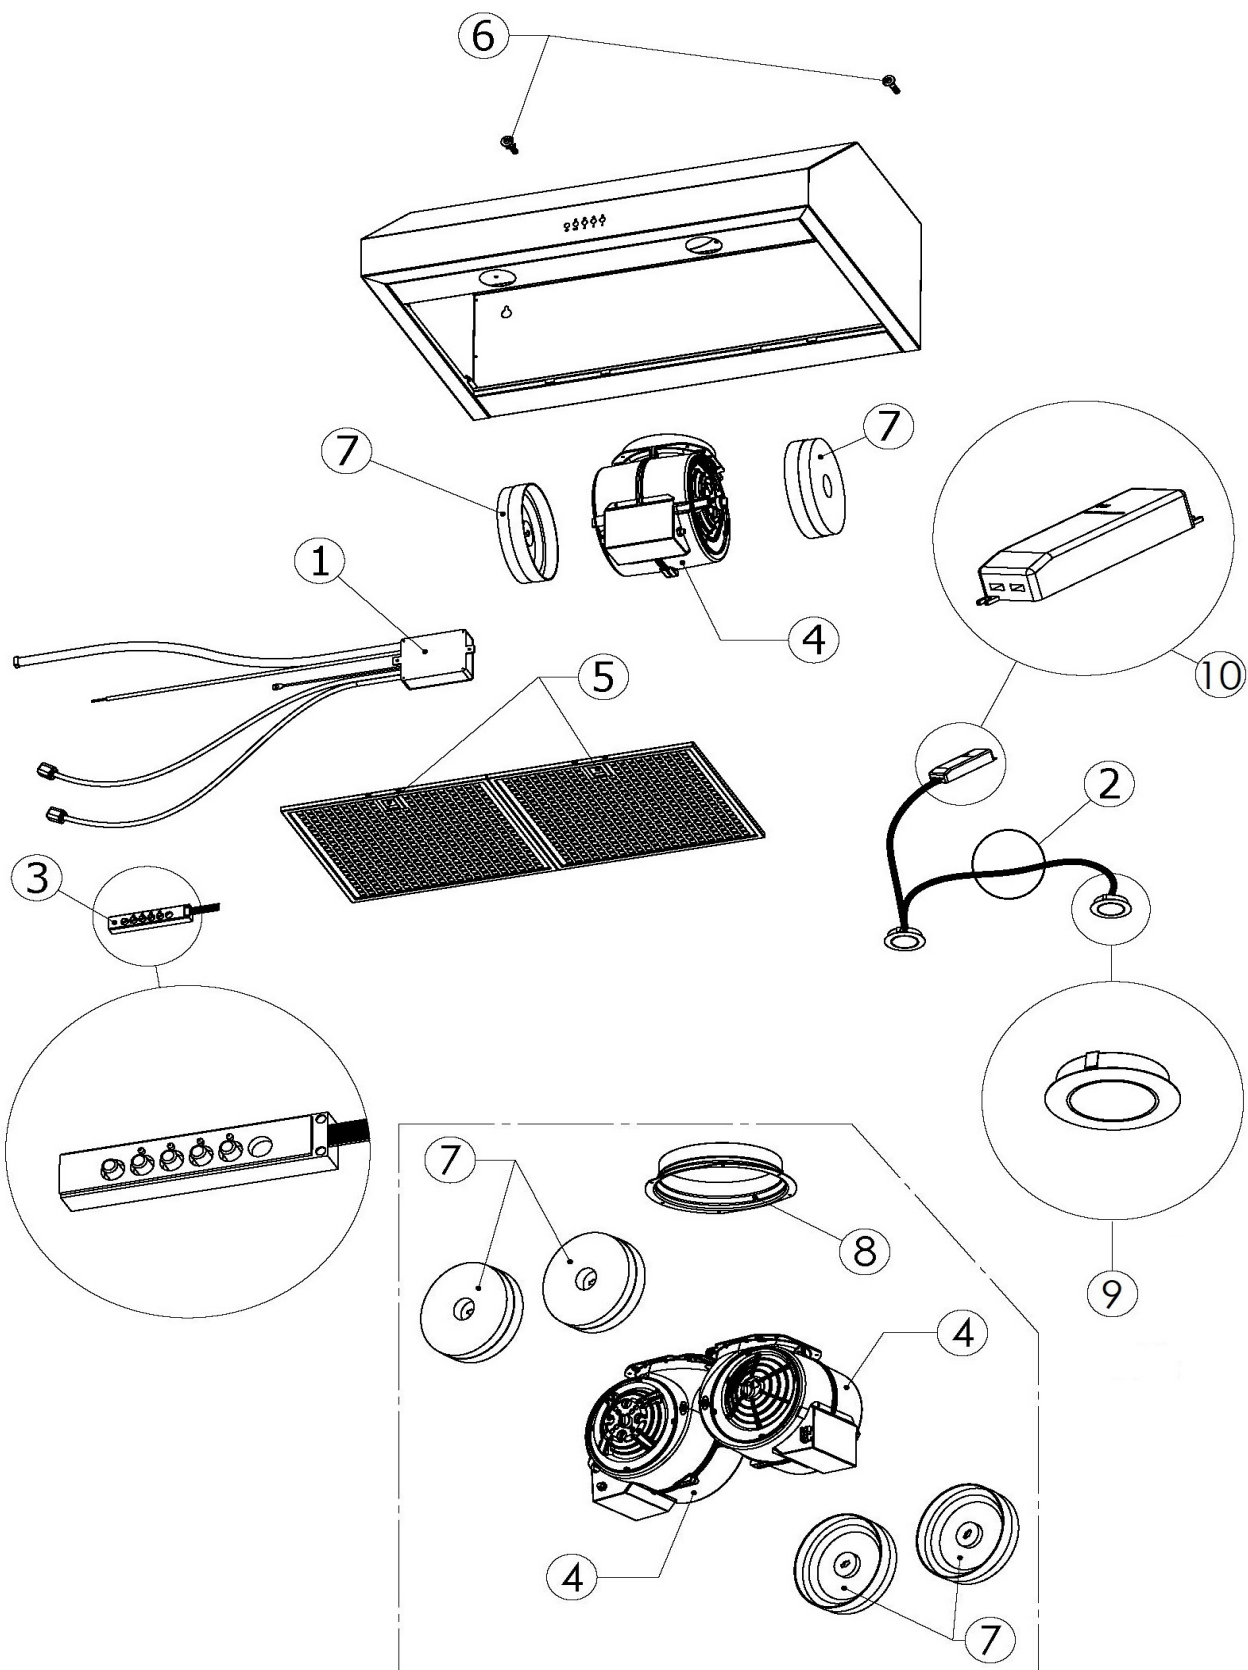

Exploded view

Model:	LUCCA
Code:	3944292

Spare part list

Model:	LUCCA
Code:	3944292

Ref.	Code	Description	Q.ty						Validity	
			Inches						From	To
			24	30	36	40	48	60	(year/week)	(year/week)
1	R2223862	MAIN WIRING	1	1	1	1			19/27	
	R2223871						1	1	19/27	
2	R222388	WIRING LED SPOTLIGHTS	1	1	1	1			19/27	
	R222389						1	1	19/27	
3	R224137	CONTROLS	1	1	1	1	1	1	19/27	
4	R211087	ASPIRATOR	1	1	1	1			19/27	
	R211088						2	2	19/27	
5	R258174	BAFFLE METAL FILTER	2		3	3	4		19/27	
	R258175			2				4	19/27	
6	R291115	FIXING KIT	1	1	1	1	1	1	19/27	
7	0050U010UL	CARBON FILTER KIT	1	1	1	1	2	2	19/27	
8	R625311	AIR FITTING					1	1	19/27	
9	R234047	LED SPOTLIGHT Ø58	2	2	2	2	4	4	16/27	
10	R232038	LED POWER SUPPLY	1	1	1	1	1	1	19/27	

Electrical diagram

Model:	LUCCA
Code:	3944292

Validity	
From	To
19/27	

Drawing No.	901.178.2
-------------	-----------