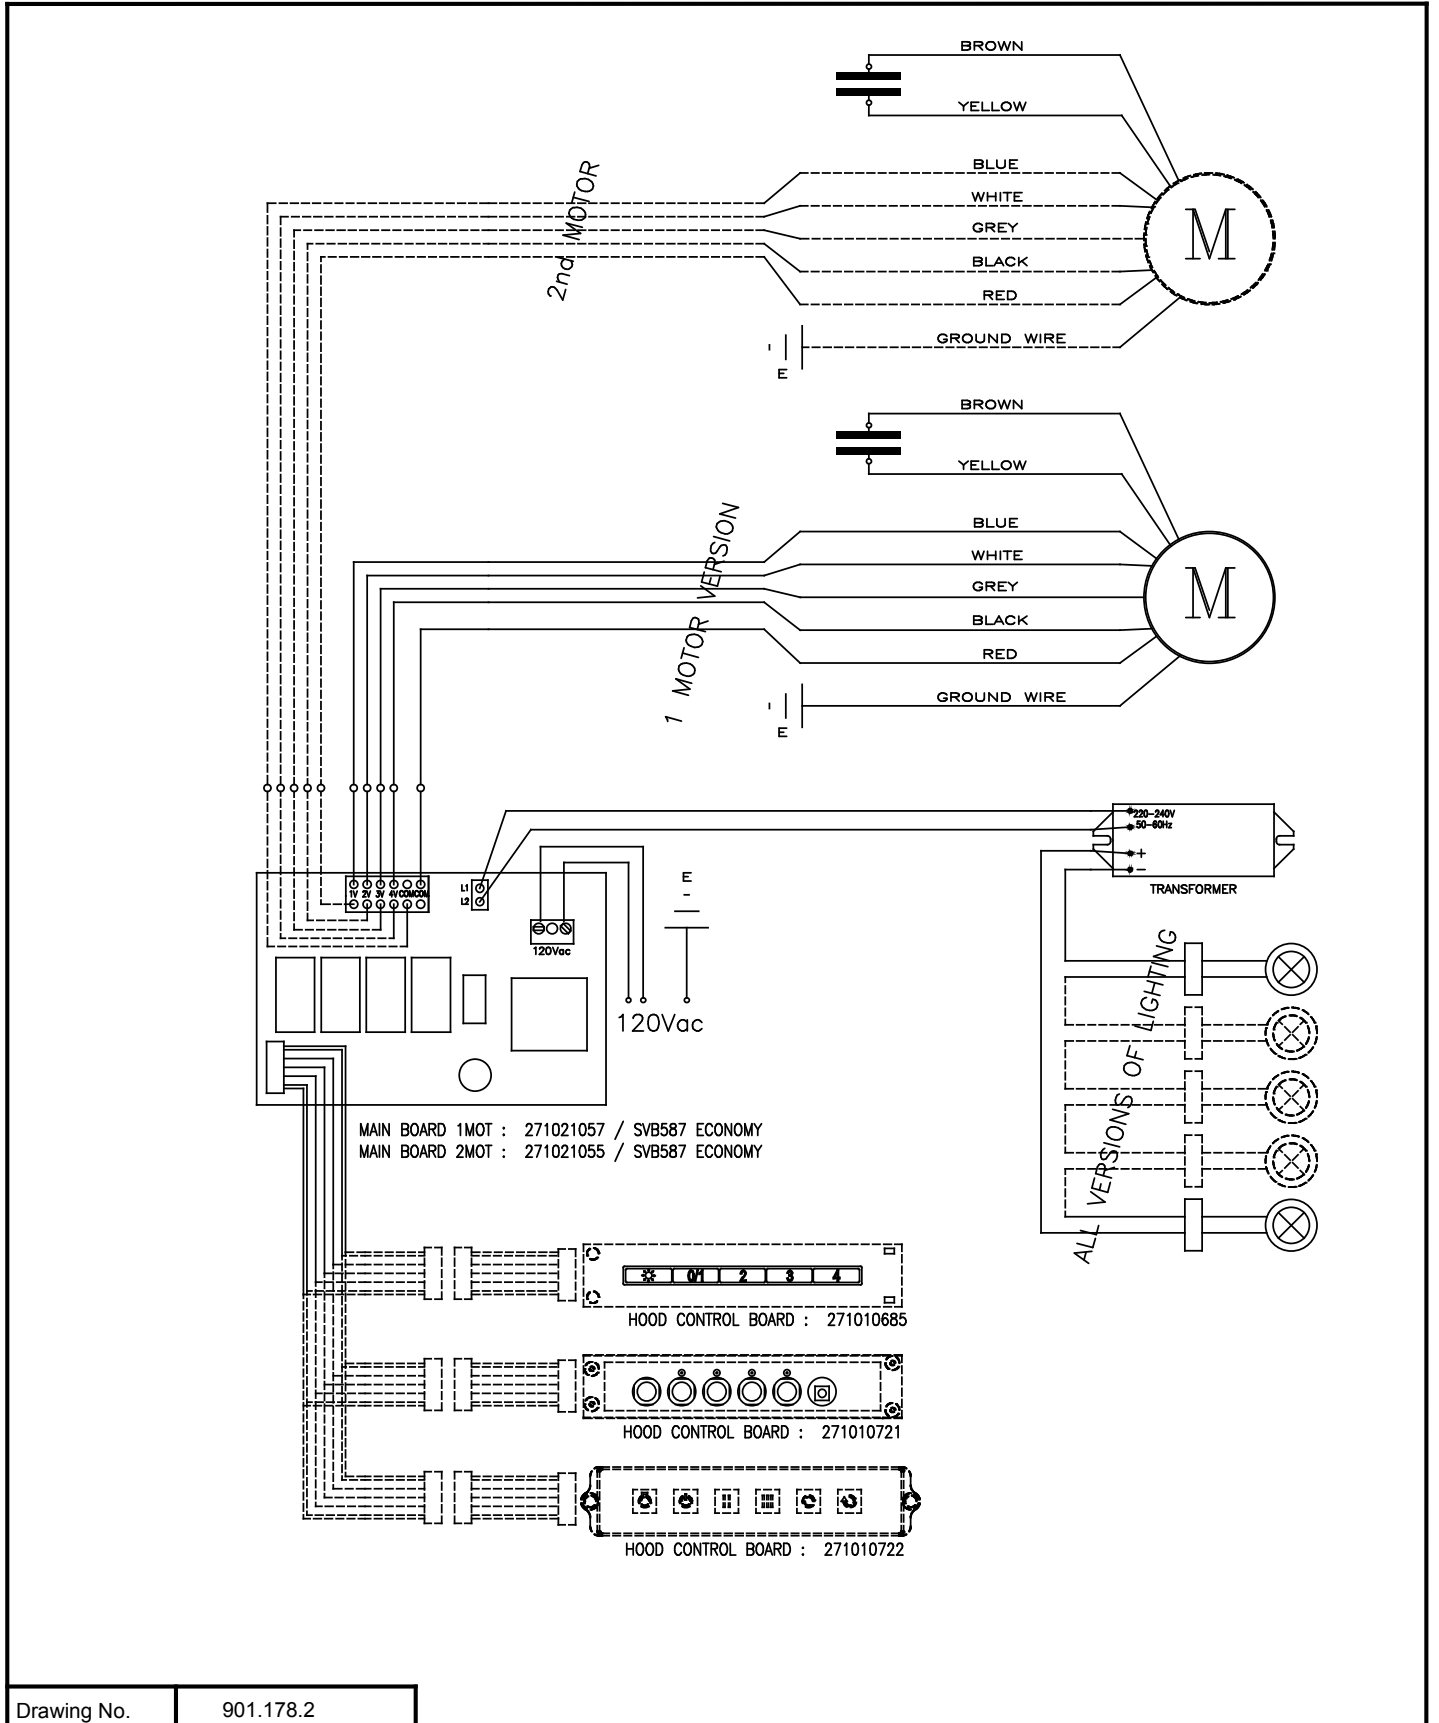

Exploded view

Model:	LUCCA
Code:	3944292

Spare part list

Model:	LUCCA
Code:	3944292

Ref.	Code	Description	Q.ty						Validity	
			Inches						From	To
			24	30	36	40	48	60	(year/week)	(year/week)
1	R2223862	MAIN WIRING	1	1	1	1			19/27	
	R2223871						1	1	19/27	
2	R222388	WIRING LED SPOTLIGHTS	1	1	1	1			19/27	
	R222389						1	1	19/27	
3	R224137	CONTROLS	1	1	1	1	1	1	19/27	
4	R211087	ASPIRATOR	1	1	1	1			19/27	
	R211088						2	2	19/27	
5	R258174	BAFFLE METAL FILTER	2		3	3	4		19/27	
	R258175			2				4	19/27	
6	R291115	FIXING KIT	1	1	1	1	1	1	19/27	
7	0050U010UL	CARBON FILTER KIT	1	1	1	1	2	2	19/27	
8	R625311	AIR FITTING					1	1	19/27	
9	R234047	LED SPOTLIGHT Ø58	2	2	2	2	4	4	16/27	
10	R232038	LED POWER SUPPLY	1	1	1	1	1	1	19/27	

Electrical diagram

Model:	LUCCA
Code:	3944292

Validity	
From	To
19/27	

Drawing No.	901.178.2
-------------	-----------