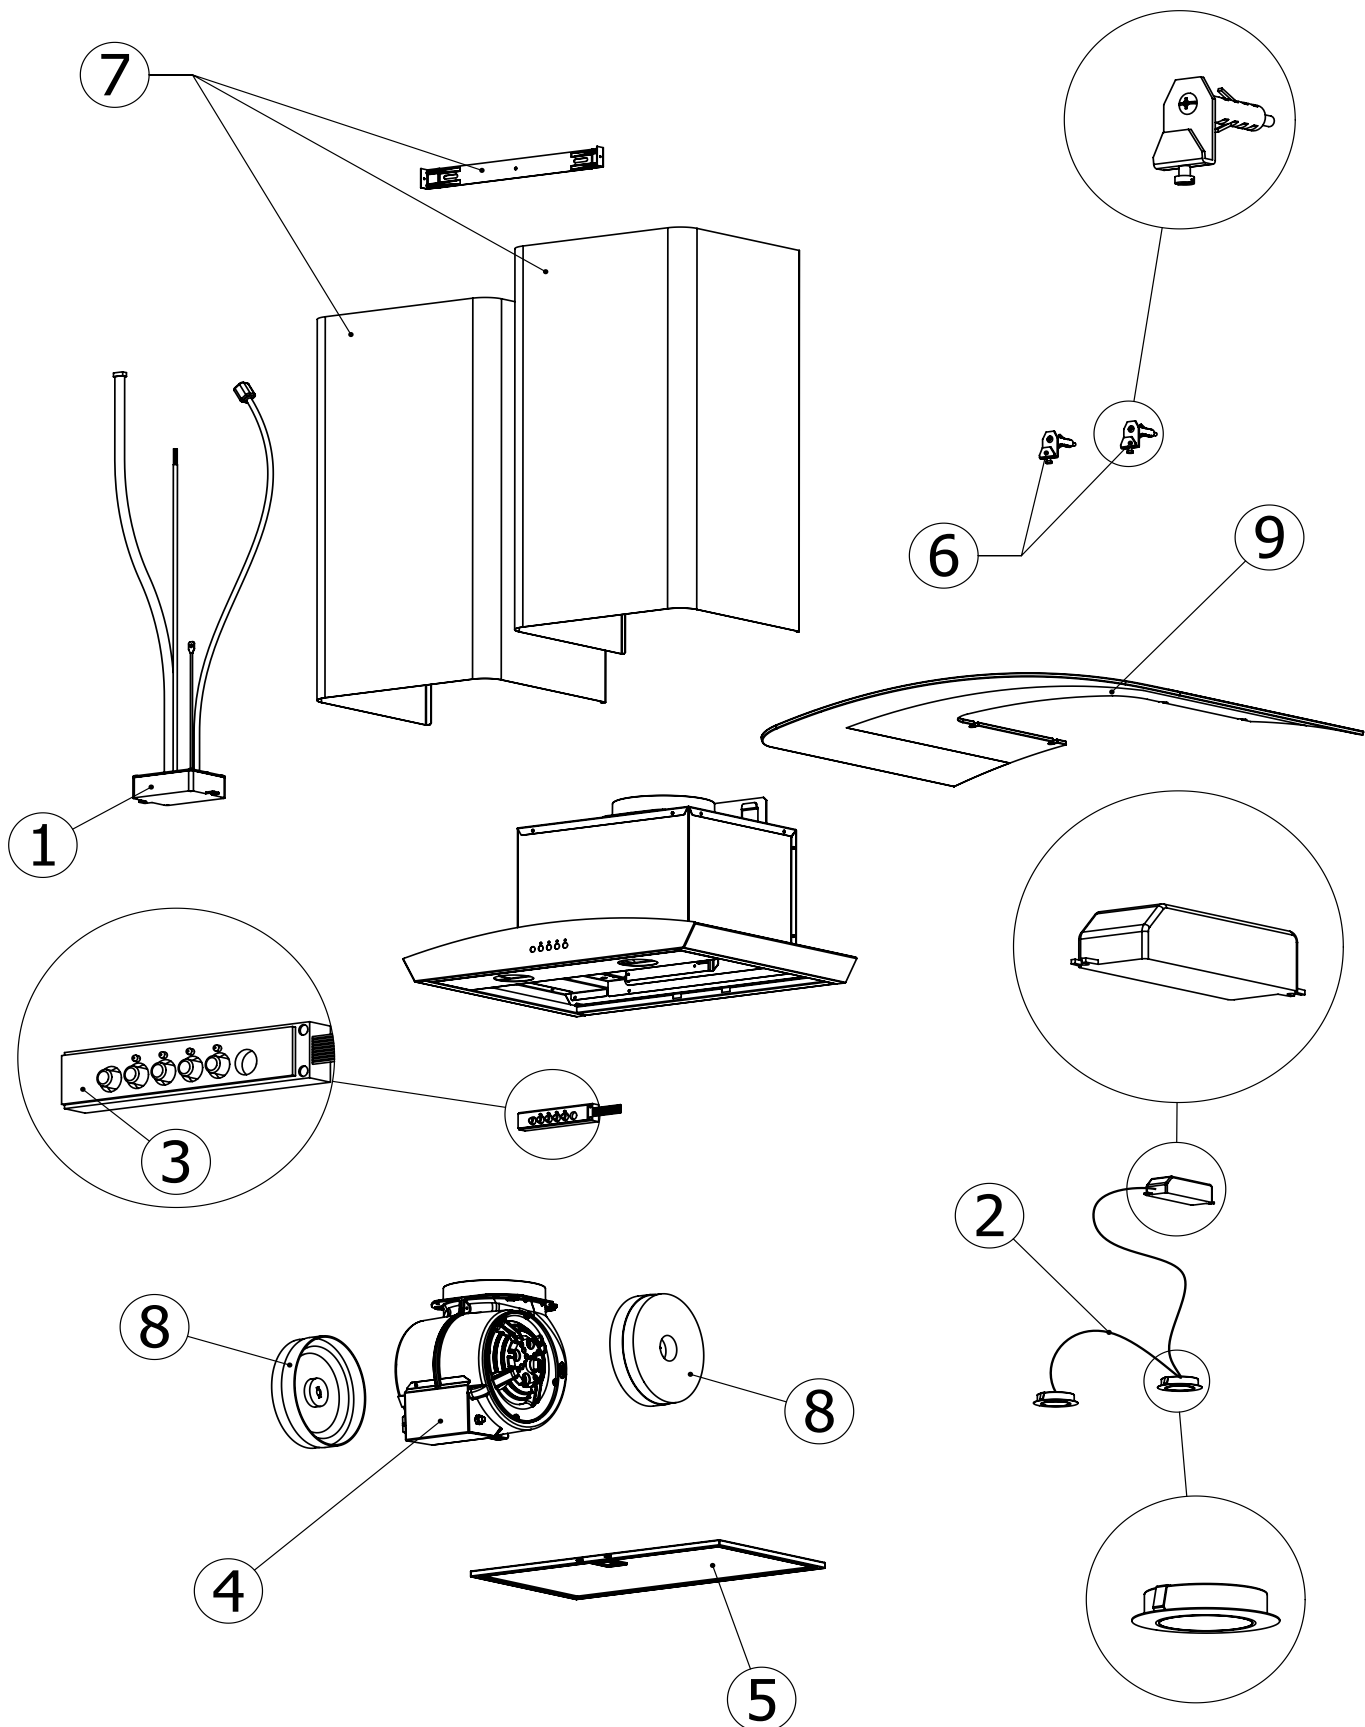

Exploded view

Model:	CORTIVO
Code:	3944241

Spare part list

Model:	CORTIVO
Code:	3944241

Ref.	Code	Description	Q.ty		Validity	
					From	To
			30in	90cm	(year/week)	(year/week)
1	R2223862	MAIN WIRING	1	1	19/27	
2	R01246	LIGHTING KIT 2 LEDS Ø58	1	1	19/27	
3	R224137	CONTROLS	1	1	19/27	
4	R211087	ASPIRATOR	1	1	19/27	
5	R258158	METAL FILTER	1	1	19/27	
6	R291117	FIXING KIT	1	1	19/27	
7	R01236	CHIMNEYS KIT	1	1	19/27	
8	0050U010UL	CARBON FILTER KIT	1	1	19/27	
9	R371637	GLASS	1		19/27	
	R371636			1	19/27	

Electrical diagram

Model:	CORTIVO
Code:	3944241

Validity	
From	To
19/27	

Drawing No.	901.178.2
-------------	-----------