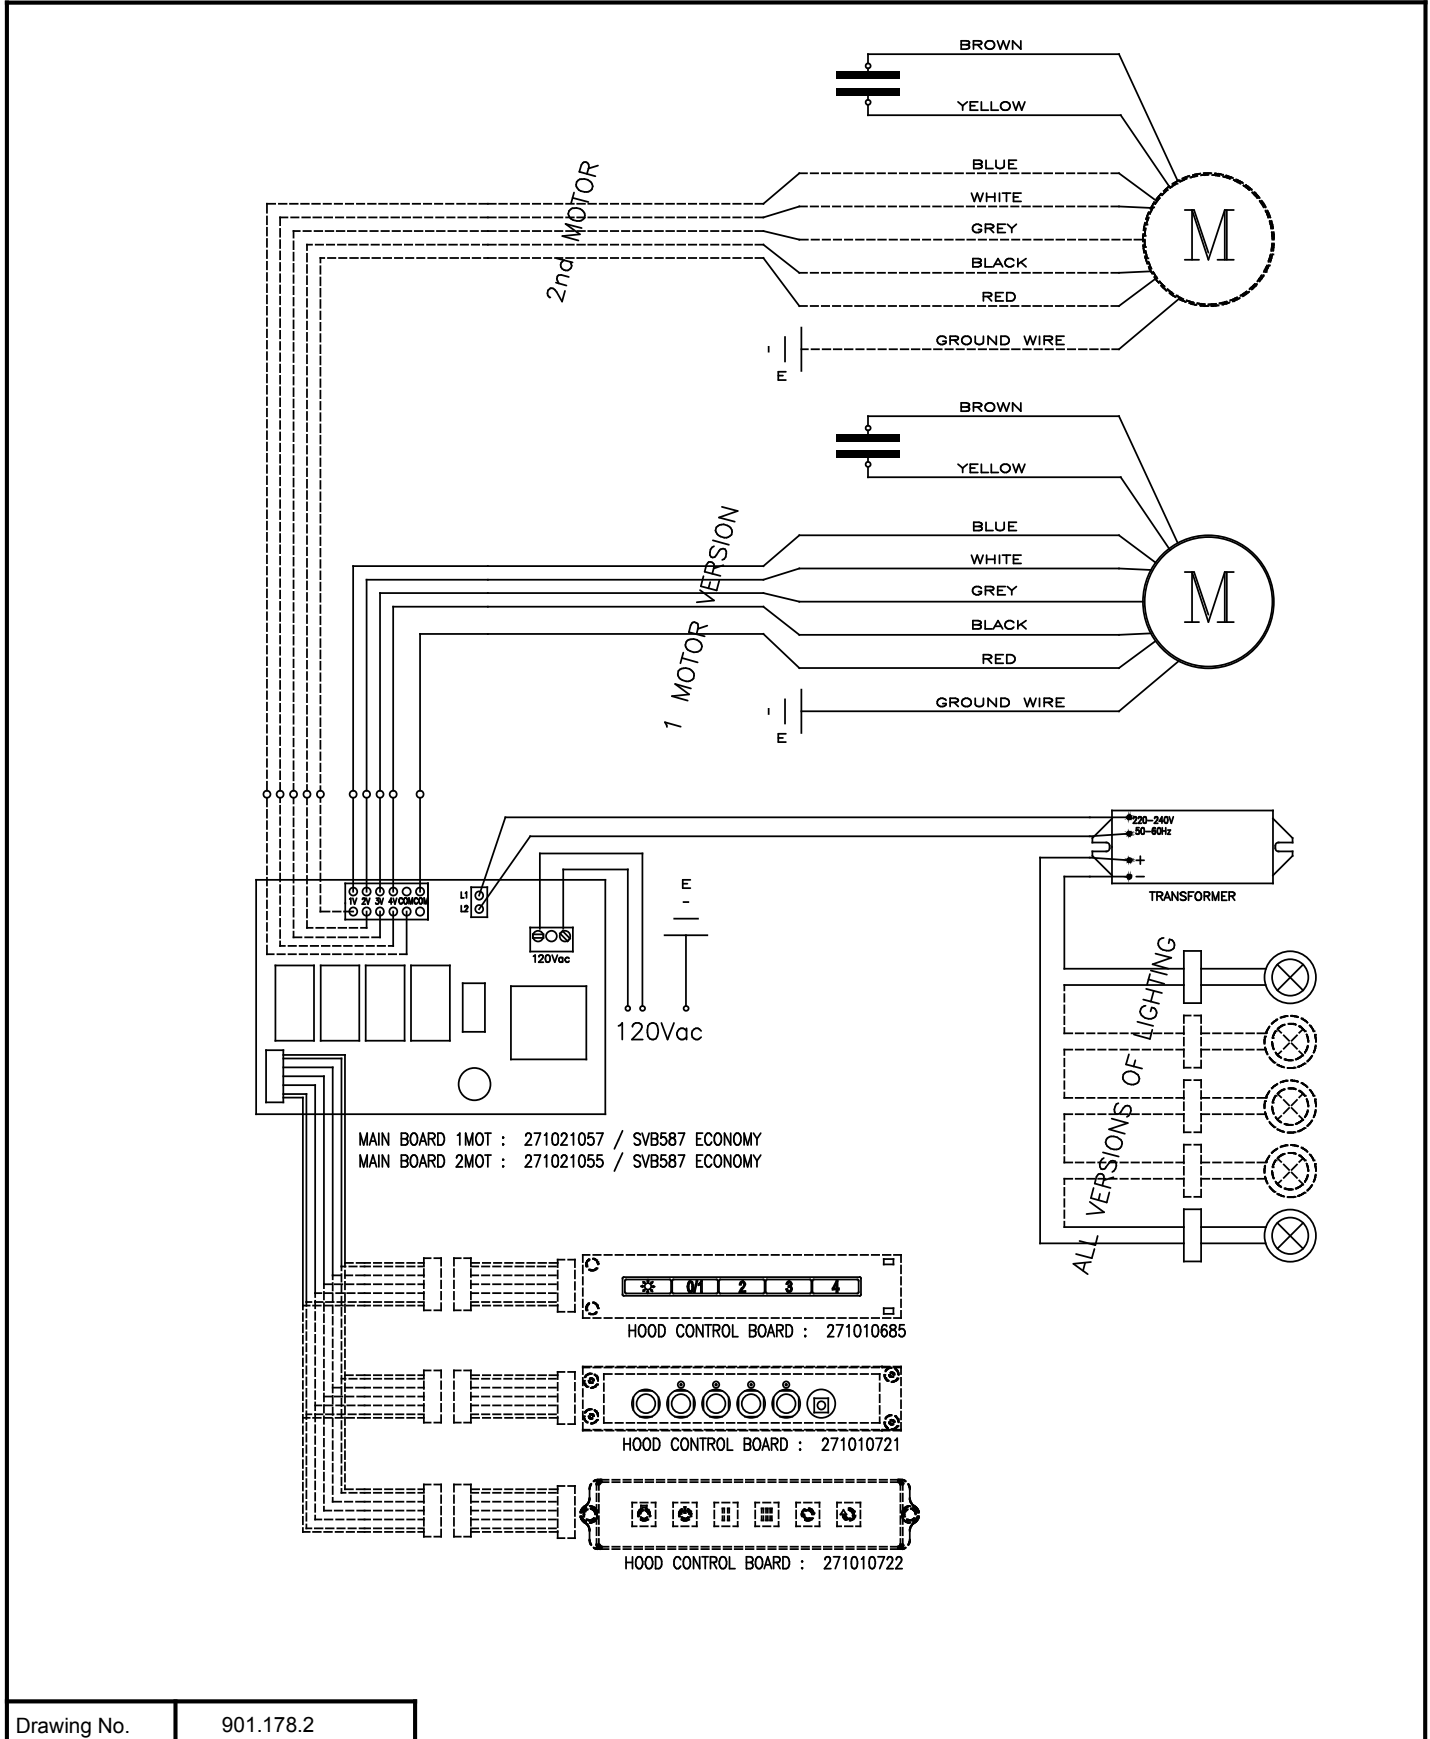

Exploded view

Model:	CORTIVO
Code:	3944241

Spare part list

Model:	CORTIVO
Code:	3944241

Ref.	Code	Description	Q.ty		Validity	
					From	To
			30in	90cm	(year/week)	(year/week)
1	R2223862	MAIN WIRING	1	1	19/27	
2	R01246	LIGHTING KIT 2 LEDS Ø58	1	1	19/27	
3	R224137	CONTROLS	1	1	19/27	
4	R211087	ASPIRATOR	1	1	19/27	
5	R258158	METAL FILTER	1	1	19/27	
6	R291117	FIXING KIT	1	1	19/27	
7	R01236	CHIMNEYS KIT	1	1	19/27	
8	0050U010UL	CARBON FILTER KIT	1	1	19/27	
9	R371637	GLASS	1		19/27	
	R371636			1	19/27	

Electrical diagram

Model:	CORTIVO
Code:	3944241

Validity	
From	To
19/27	

Drawing No.	901.178.2
-------------	-----------