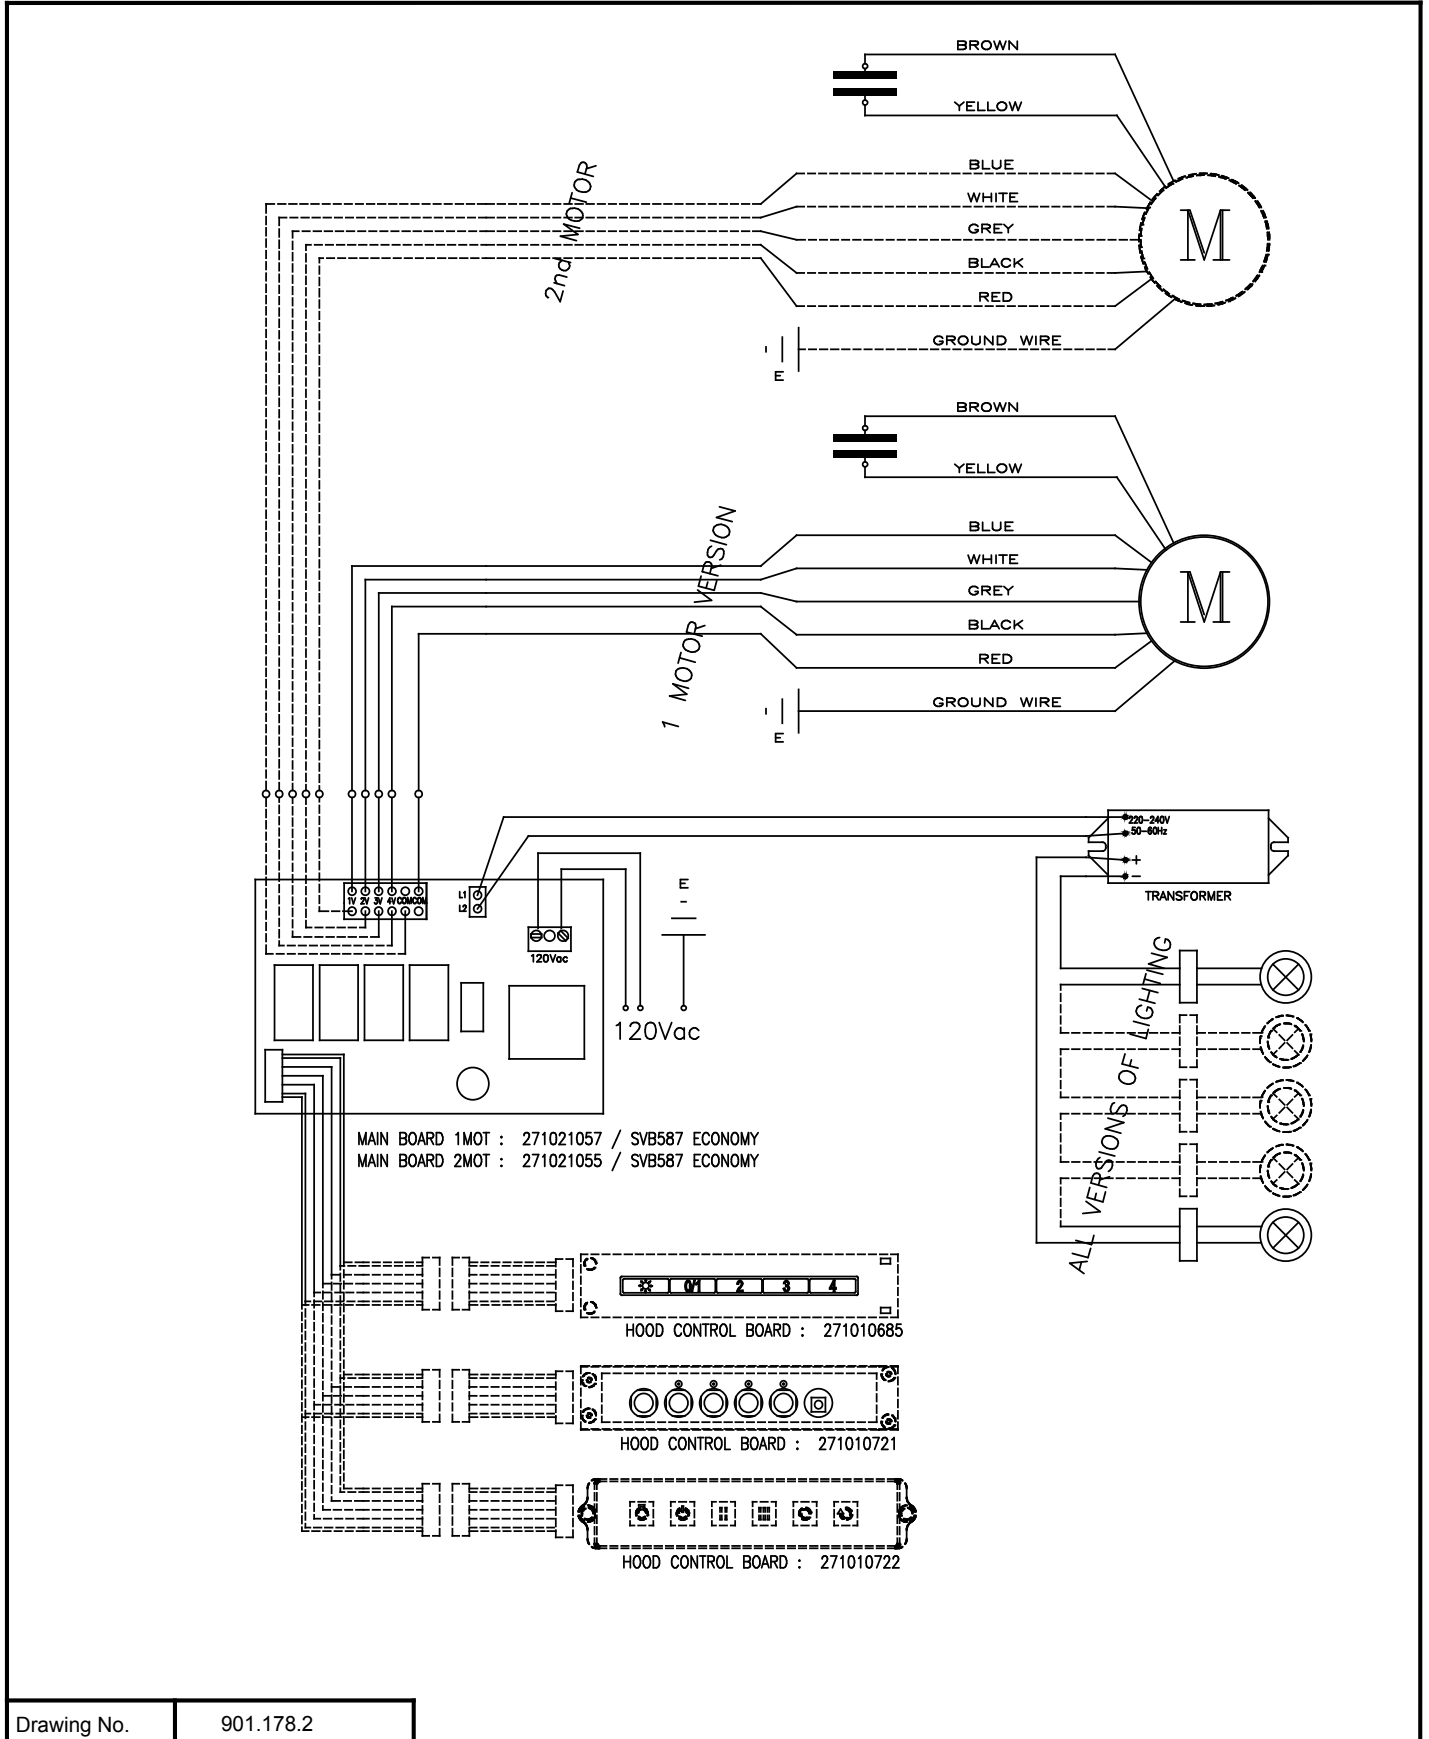

Exploded view

Model:	ALBERTO
Code:	3944221

Spare part list

Model:	ALBERTO
Code:	3944221

Ref.	Code	Description	Q.ty		Validity	
			30in	90cm	From	To
					(year/week)	(year/week)
1	R2223862	MAIN WIRING	1	1	19/27	
2	R01246	LIGHTING KIT 2 LEDS Ø58	1	1	19/27	
3	R271091	CONTROLS GLASS	1	1	19/27	
4	R211087	ASPIRATOR	1	1	19/27	
5	R258164	METAL FILTER	2		19/27	
	R2581471			3	19/27	
6	R291117	FIXING KIT	1	1	19/27	
7	R01234	CHIMNEYS KIT	1	1	19/27	
8	0050U010UL	CARBON FILTER KIT	1	1	19/27	

Electrical diagram

Model:	ALBERTO
Code:	3944221

Validity	
From	To
19/27	

Drawing No.	901.178.2
-------------	-----------