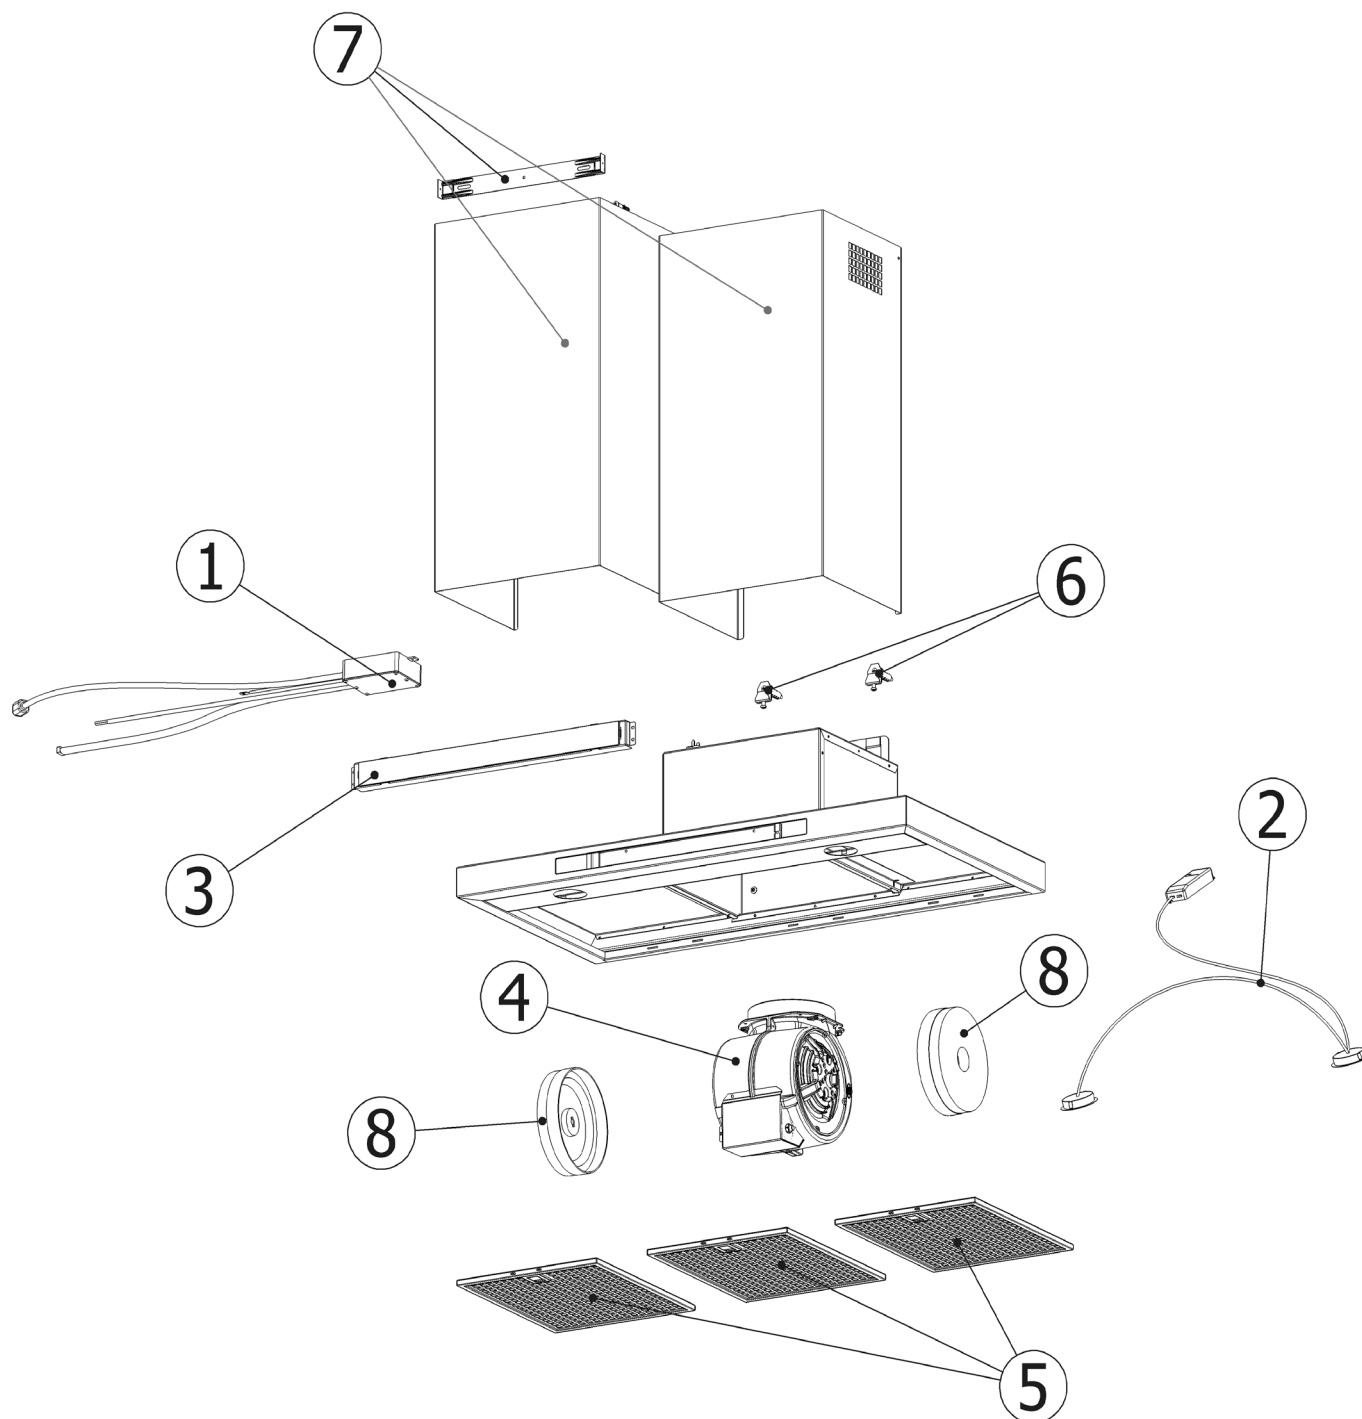

Exploded view

Model:	ALBERTO
Code:	3944221

Spare part list

Model:	ALBERTO
Code:	3944221

Ref.	Code	Description	Q.ty		Validity	
			30in	90cm	From	To
					(year/week)	(year/week)
1	R2223862	MAIN WIRING	1	1	19/27	
2	R01246	LIGHTING KIT 2 LEDS Ø58	1	1	19/27	
3	R271091	CONTROLS GLASS	1	1	19/27	
4	R211087	ASPIRATOR	1	1	19/27	
5	R258164	METAL FILTER	2		19/27	
	R2581471			3	19/27	
6	R291117	FIXING KIT	1	1	19/27	
7	R01234	CHIMNEYS KIT	1	1	19/27	
8	0050U010UL	CARBON FILTER KIT	1	1	19/27	

Electrical diagram

Model:	ALBERTO
Code:	3944221

Validity	
From	To
19/27	

Drawing No.	901.178.2
-------------	-----------