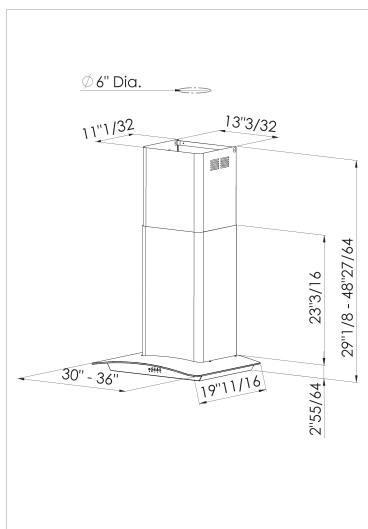

CORTIVO WALL RANGE HOOD 30 - 36 inches

CORTIVO

CORTIVO 30 - 36 inches

FEATURES

- Premium domestic range hood
- Glass & Stainless-steel construction
- Welded seams
- Hand-finished edges
- Heavy-duty blower
- Stainless-steel design filters dishwasher safe
- Time delay shut-off
- Light indicator for grease filter maintenance
- Light indicator for charcoal filter replacement
- Convertible (external venting or recirculating)
- Easy installation system
- Made in Italy