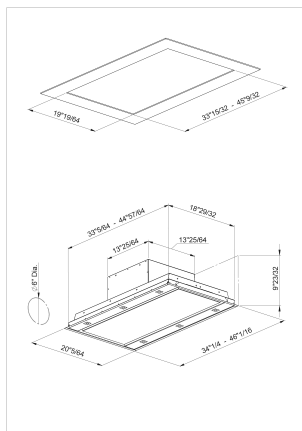

VERTICE CEILING HOOD 36 - 48 inches

VERTICE

VERTICE 36 - 48 inches

FEATURES

- Premium domestic range hood
- Stainless-steel construction
- Welded seams
- Hand-finished edges
- Heavy-duty blower
- Washable grease filter
- Outlet diameter 6" 360° adjustable.
- Reduced overall dimensions of the motor box to allow installation in small spaces
- New double installation system which allows to fix the double to the masonry or directly to the false ceiling
- Light indicator for grease filter maintenance.
- Light indicator for charcoal filter replacement.
- Perimeter extraction.
- Possibility to install the motor in remote position
- Convertible (external venting or recirculating)
- Made in Italy