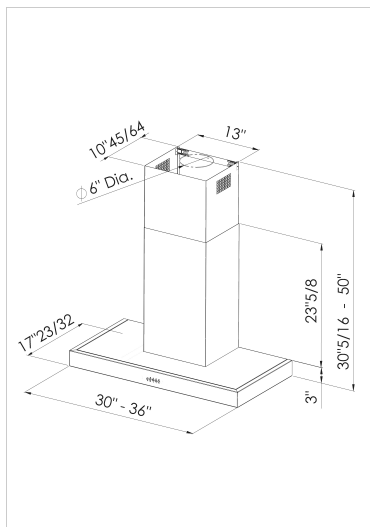

BELLINA RANGE HOOD 30 - 36 inches

BELLINA

BELLINA 30 - 36 inches

FEATURES

- Premium domestic range hood
- Stainless-steel construction
- Welded seams
- Hand-finished edges
- Heavy-duty blower
- Stainless-steel design filters dishwasher safe
- Time delay shut-off
- Light indicator for grease filter maintenance
- Light indicator for charcoal filter replacement
- Convertible (external venting or recirculating)
- Easy installation system
- Made in Italy

SPECS

- Motor capacity: 600 CFM
- Controls: Electronic push buttons soft touch
- Lights: 2 X LED
- ETL approved

ACCESSORIES

- Charcoal filters included

FORTÉ

PRODUCT PLUS

Featuring a traditional T-shape design finished in stainless steel, the **BELLINA Chimney Cooker Hood** is sure to complement any kitchen while clearing your cooking space of fumes and odours.