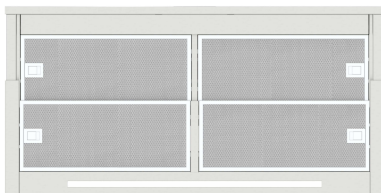

KEIRA Slide-out under cabinet 24-30-36-48 inches

KEIRA

KEIRA 24 -30 - 36 - 48 inches

FEATURES

- Premium domestic range hood
- Stainless-steel construction
- Welded seams
- Hand-finished edges
- Heavy-duty blower
- Mesh anti-grease filters
- Time delay shut-off
- Light indicator for grease filter maintenance
- Light indicator for charcoal filter replacement
- Convertible (external venting or recirculating)
- Easy installation system
- Made in Italy

SPECS

- Motor capacity: 24" 600 CFM - 30"-36"-48" 1100 CFM
- Controls: Soft touch 3 speed + booster
- Lights: 2 X LED BARS
- ETL approved

ACCESSORIES

- Charcoal filters and recirculating kit available upon request