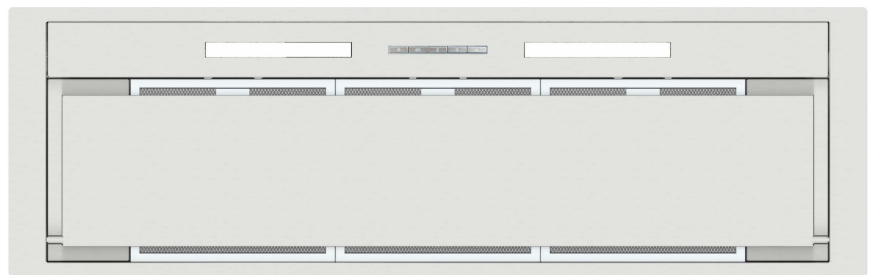

MAYA Insert Flush 30 - 36 - 48 inches

MAYA

MAYA 30 - 36 - 48 inches

FEATURES

- Premium domestic range hood
- Stainless-steel construction
- Welded seams
- Hand-finished edges
- Heavy-duty blower
- Mesh anti-grease filters
- Time delay shut-off
- Light indicator for grease filter maintenance
- Light indicator for charcoal filter replacement
- Convertible (external venting or recirculating)
- Easy installation system
- Made in Italy