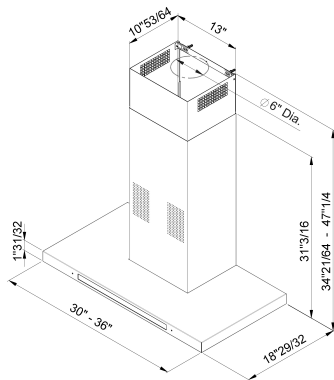

ALBERTO RANGE HOOD 30 - 36 inches

ALBERTO

ALBERTO 30 - 36 inches

FEATURES

- Premium domestic range hood
- Stainless-steel construction
- Welded seams
- Hand-finished edges
- Heavy-duty blower
- Stainless-steel design filters dishwasher safe
- Time delay shut-off
- Light indicator for grease filter maintenance
- Light indicator for charcoal filter replacement
- Convertible (external venting or recirculating)
- Easy installation system
- Made in Italy

SPECS

- Motor capacity: 600 CFM
- Controls: Touch control
- Lights: 2 X LED
- ETL approved

ACCESSORIES

- Charcoal filters included

FORTÉ

PRODUCT PLUS

The ALBERTO is a box-design chimney hood in stainless steel. Change the desired extraction power level settings or turn the LED lights on or off with elegant glass touch-controls. An impressive extraction rate will have your kitchen odour free in no time. LED hood lighting illuminate your kitchen and helps you keep an eye on your cooking.