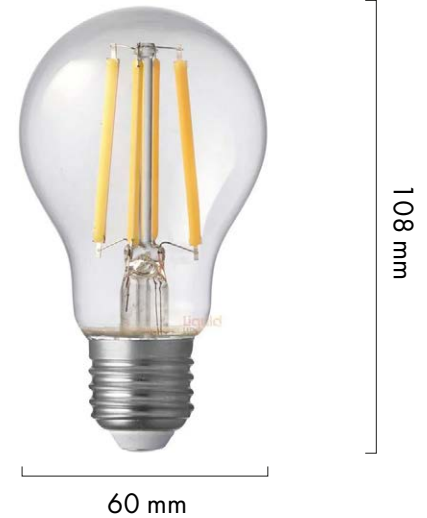

7.2W GLS LED Bulb Clear 2700K E27

7.2 Watt | 890 LUMENS | 2700K

SKU: F7.227-A60-C-27K

DIMMING

Dimmable	Yes, 0 - 100%	
Dimming types	Trailing edge	
	Phase cut	
	C-Bus	
	Dynalite	
Recommended	DimEzy	Osram
	Dignet	Merten
	Trader	Legrand
	Cabac	VARILIGHT
	Busch-Jaeger	ZANO

Please visit our website for a comprehensive list of recommended and compatible dimmers

This LED filament lamp is dimmable, flicker-free, decorative, and has a power consumption of 7.2 Watts. It produces 890 Lumens with a high CRI of 98.

LAMP SPECIFICATIONS

Glass finish	Clear
Glass shape	A60
Power	7.2 Watt
Efficiency	123 lm/w
Lamp base	E27
Input voltage	220-240 Volt
Frequency	50/60Hz
Current	0.03A
Materials	Brass cap, glass
Working temperature	-5C to 40C
Warm up time	Instant
Warranty	24 months

PHOTOMETRIC SPECIFICATIONS

Colour Temperature	2700 Kelvin
Lamp lumen output	890lm
CRI Ra	98
CRI R9	86
Replacing	60 Watt
Beam angle	360°
Flicker-Free	Yes
Lifetime (hours)	15000 hrs

PACKAGING

Pc/ Ctn: 1
Inner Pack: 10
Outer Carton: 100