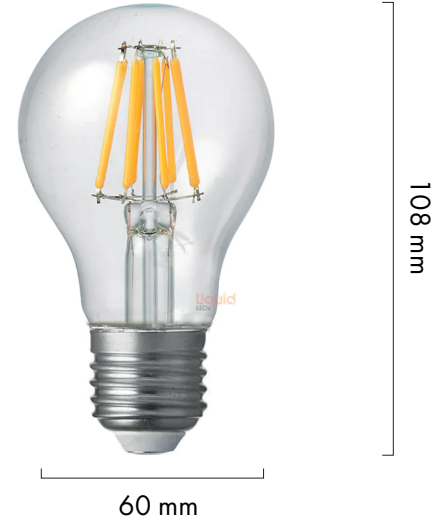

# 6.5W GLS LED Bulb Clear 2700K E27

6.5 Watt | 806 LUMENS | 2700K

SKU: F6.527-A60-C-27K

Please visit our website for a comprehensive list of recommended and compatible dimmers

*This LED filament lamp is dimmable, flicker-free, decorative, and has a power consumption of 6.5 Watts. It produces 806 Lumens with a high CRI of 94.*

## LAMP SPECIFICATIONS

<b>Glass finish</b>	Clear
<b>Glass shape</b>	A60
<b>Power</b>	6.5 Watt
<b>Efficiency</b>	123 lm/w
<b>Lamp base</b>	E27
<b>Input voltage</b>	220-240 Volt
<b>Frequency</b>	50/60Hz
<b>Current</b>	0.03A
<b>Materials</b>	Brass cap, glass
<b>Working temperature</b>	-5C to 40C
<b>Warm up time</b>	Instant
<b>Warranty</b>	24 months

## PHOTOMETRIC SPECIFICATIONS

<b>Colour Temperature</b>	2700 Kelvin
<b>Lamp lumen output</b>	806 lm
<b>CRI Ra</b>	94
<b>CRI R9</b>	61
<b>Replacing</b>	60 Watt
<b>Beam angle</b>	360°
<b>Flicker-Free</b>	Yes
<b>Lifetime (hours)</b>	15000 hrs