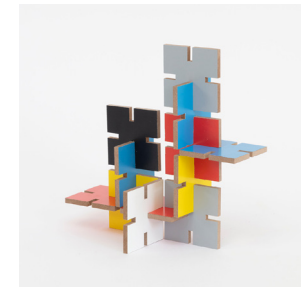

### PIET, THE ARTISTS MANNEQUIN

A graphic refresh of a cult classic, Piet has been hand-painted with an iconic modernist palette. The wooden figure is adjustable, helping you to perfect life drawing poses and angles. When you're finished sketching, style Piet to suit your space and enjoy a modernist sculpture in your home.

### HAUS OF TILES

Create and construct your own modernist sculpture. Our set of interlocking tiles will release your inner architect and inspire the next mini modernist masterpiece

# IDLE HANDS

Build, create and be mindful with our beautiful design-inspired puzzles and games.

PIET, THE ARTIST'S MANNEQUIN  
12.5 x 2.7 inches  
317 x 68 mm  
22245335  
Pack size 6

BLOCK PICK UP STICKS  
8.5 x 2.7 inches  
215 x 68 mm  
22247136  
Pack size 6

GRADIENT DOMINOES  
1 x 2 x 0.3 inches  
25 x 50 x 8 mm  
22246126  
Pack size 6

HAUS OF CARDS  
3.5 x 2.5 inches  
89 x 64 mm  
22248135  
Pack size 6

HAUS TILES  
2 x 2 x 0.15 inches  
50 x 50 x 3.5 mm  
22249135  
Pack size 6