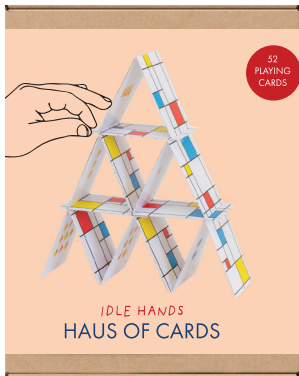

IDLE HANDS

Build, create and be mindful with our beautiful design-inspired puzzles and games.

HAUS OF CARDS

Design and build your own modernist masterpiece.
Set of playing cards with iconic print design.