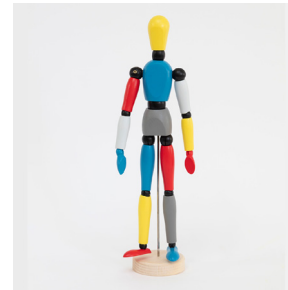

IDLE HANDS

Build, create and be mindful with our beautiful design-inspired puzzles and games.

PIET, THE ARTIST'S MANNEQUIN
12.5 x 2.7 inches
317 x 68 mm
22245335
Pack size 6