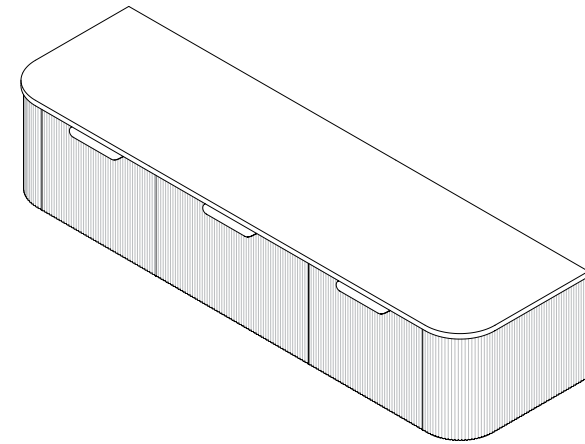

WAVERLEY 70"

Product

Waverley 70"

Code

HBWAV70UW

HBWAV70PO

HBWAV70FW

Vendor

Architectural Designer
Products

Overall Dimensions

70.75"W x 14.5"H x 19.75"D

Configuration

All Drawer, Wall Hung

Countertop

20mm Bright White
Premium Solid Surface

Hardware & Accessories