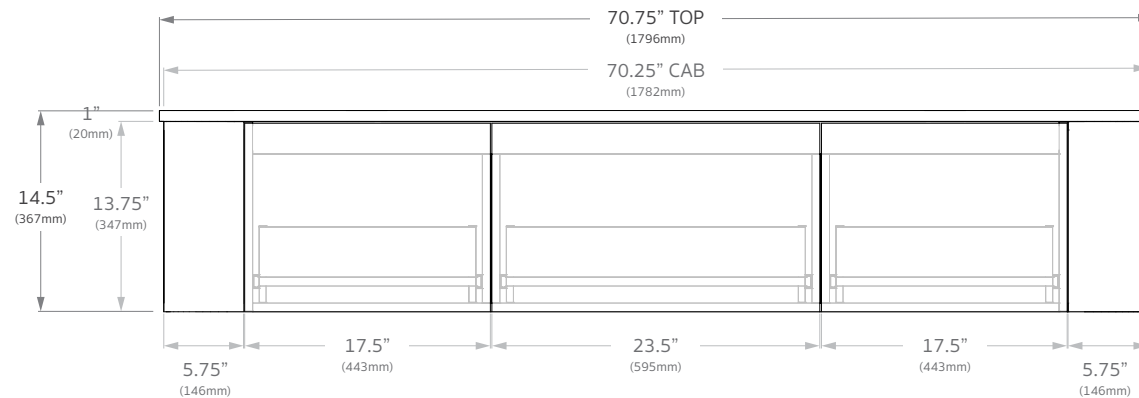

Hardware & Accessories

Hettich AvanTech Drawers
Aria Handle

NOTES:
Vanity and benchtop supplied only.
Discuss with plumber or builder to source required plumbing.
Dimensions are nominal do not drill or rough in until you have received and measured your vanity.