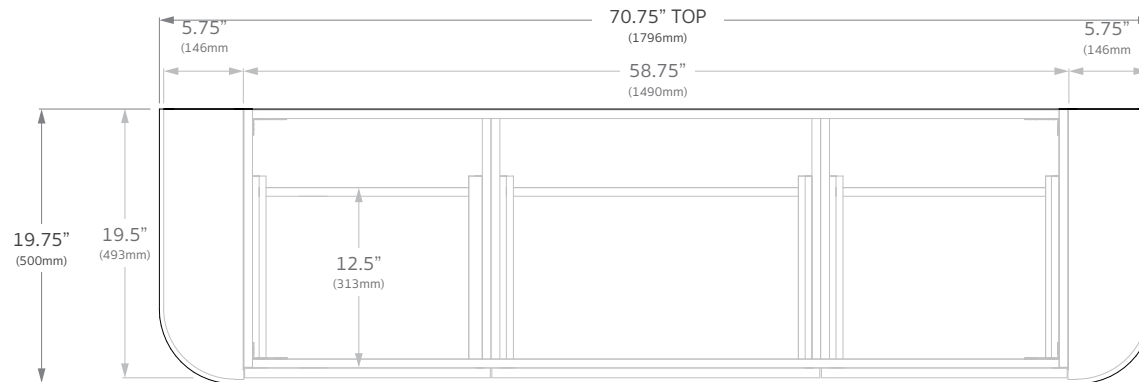

WAVERLEY 70"

Product

Waverley 70"

Code

HBWAV70UW

HBWAV70PO

HBWAV70FW

Vendor

Architectural Designer
Products

Overall Dimensions

70.75"W x 14.5"H x 19.75"D

Configuration

All Drawer, Wall Hung

Countertop

20mm Bright White
Premium Solid Surface

Hardware & Accessories