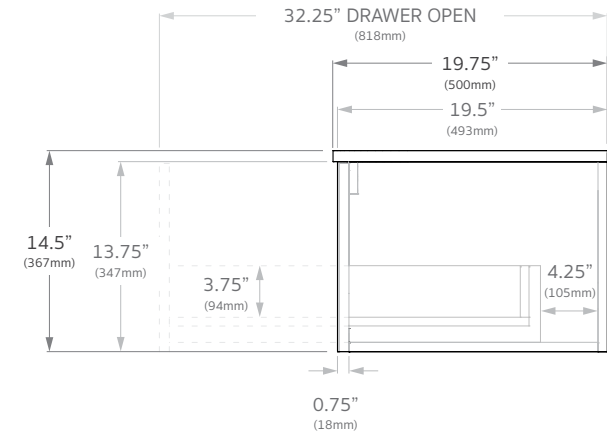

Architectural Designer
Products

Overall Dimensions

70.75"W x 14.5"H x 19.75"D

Configuration

All Drawer, Wall Hung

Countertop

20mm Bright White
Premium Solid Surface

Hardware & Accessories

Hettich AvanTech Drawers
Aria Handle

NOTES:
Vanity and benchtop supplied only.
Discuss with plumber or builder to source required plumbing.
Dimensions are nominal do not drill or rough in until you have received and measured your vanity.