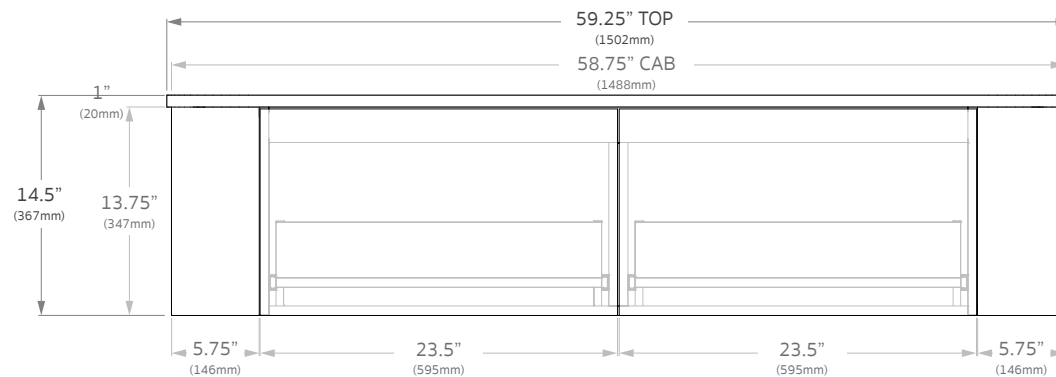

WAVERLEY 60"

Product

Waverley 60"

Code

HBWAV60UW

HBWAV60PO

HBWAV60FW

Vendor

Architectural Designer
Products

Overall Dimensions

59.25"W x 14.5"H x 19.75"D

Configuration

All Drawer, Wall Hung

Countertop

20mm Bright White
Premium Solid Surface

Hardware & Accessories

Hettich AvanTech Drawers
Aria Handle

Adp

NOTES:

Vanity and benchtop supplied only.

Discuss with plumber or builder to source required plumbing.

Dimensions are nominal do not drill or rough in until you have received and measured your vanity.