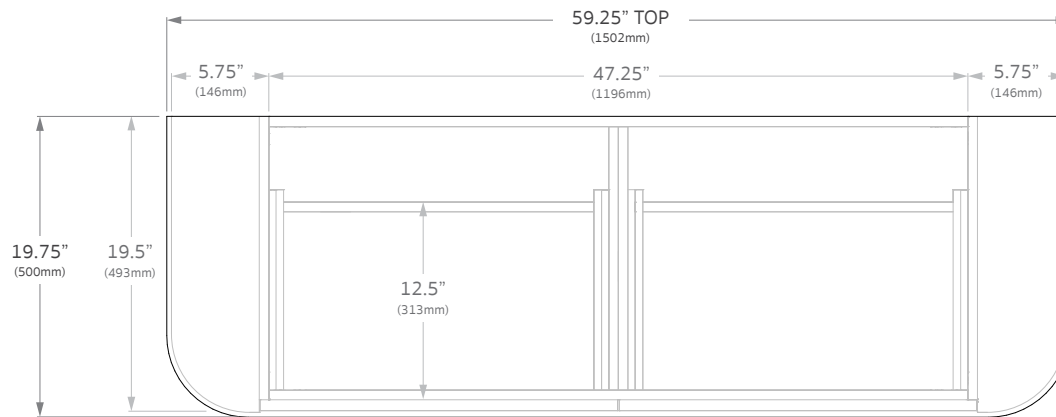

Architectural Designer
Products

Overall Dimensions

59.25"W x 14.5"H x 19.75"D

Configuration

All Drawer, Wall Hung

Countertop

20mm Bright White
Premium Solid Surface

Hardware & Accessories

Hettich AvanTech Drawers
Aria Handle

Adp

NOTES:

Vanity and benchtop supplied only.

Discuss with plumber or builder to source required plumbing.

Dimensions are nominal do not drill or rough in until you have received and measured your vanity.