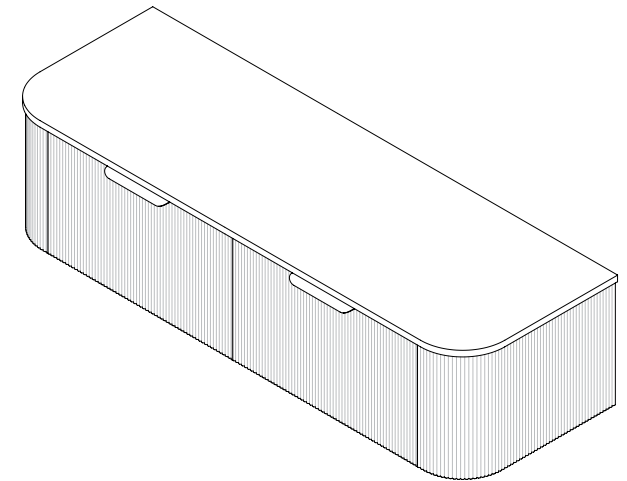

WAVERLEY 60"

Product

Waverley 60"

Code

HBWAV60UW

HBWAV60PO

HBWAV60FW

Vendor

Architectural Designer
Products

Overall Dimensions

59.25"W x 14.5"H x 19.75"D

Configuration

All Drawer, Wall Hung

Countertop

20mm Bright White
Premium Solid Surface

Hardware & Accessories

Hettich AvanTech Drawers
Aria Handle

Adp

NOTES:

Vanity and benchtop supplied only.

Discuss with plumber or builder to source required plumbing.

Dimensions are nominal do not drill or rough in until you have received and measured your vanity.