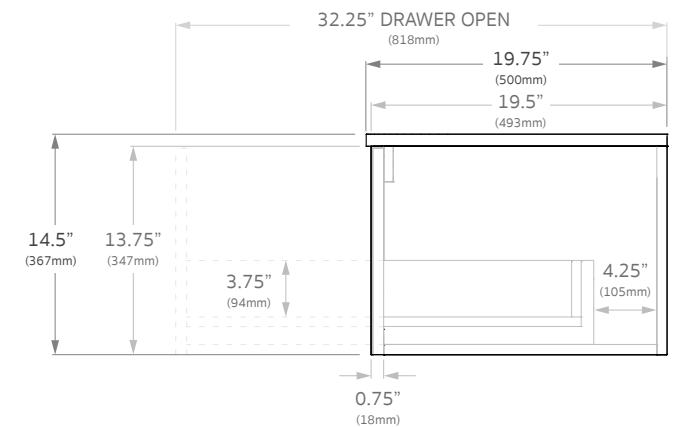

Architectural Designer
Products

Overall Dimensions

59.25"W x 14.5"H x 19.75"D

Configuration

All Drawer, Wall Hung

Countertop

20mm Bright White
Premium Solid Surface

Hardware & Accessories

Hettich AvanTech Drawers
Aria Handle

Adp

NOTES:

Vanity and benchtop supplied only.

Discuss with plumber or builder to source required plumbing.

Dimensions are nominal do not drill or rough in until you have received and measured your vanity.