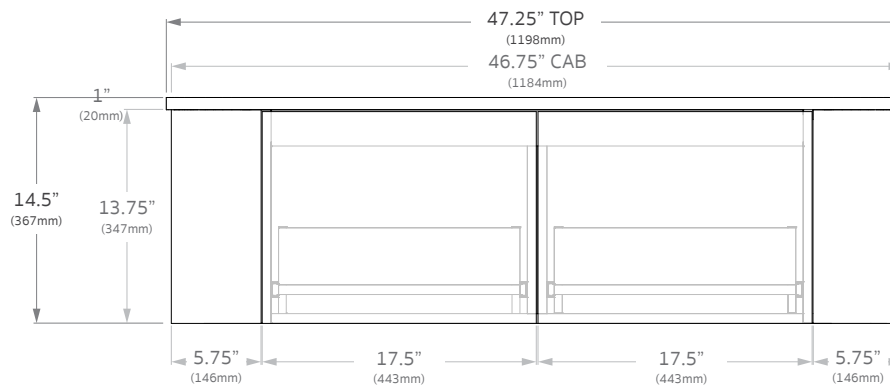

WAVERLEY 48"

Product

Waverley 48"

Code

HBWAV48UW

HBWAV48PO

HBWAV48FW

Vendor

Architectural Designer
Products

Overall Dimensions

47.25"W x 14.5"H x 19.75"D

Configuration

All Drawer, Wall Hung

Countertop

20mm Bright White
Premium Solid Surface

Hardware & Accessories

Hettich AvanTech Drawers
Aria Handle

Adp

NOTES:

Vanity and benchtop supplied only.

Discuss with plumber or builder to source required plumbing.

Dimensions are nominal do not drill or rough in until you have received and measured your vanity.