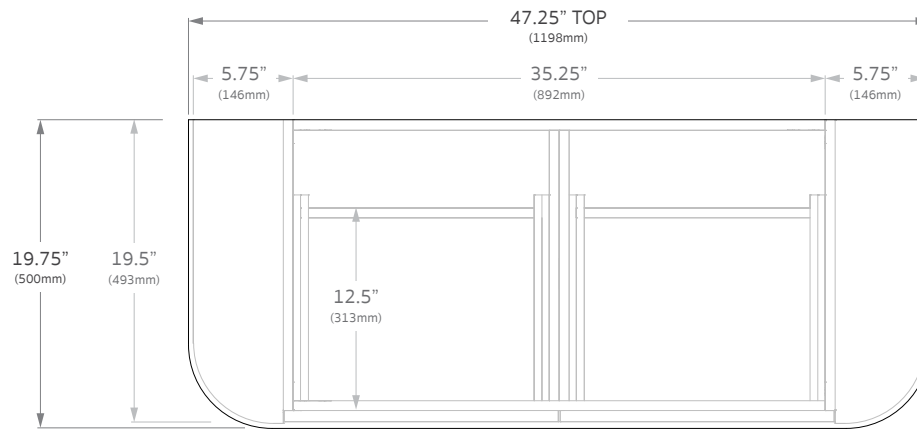

Architectural Designer
Products

Overall Dimensions

47.25"W x 14.5"H x 19.75"D

Configuration

All Drawer, Wall Hung

Countertop

20mm Bright White
Premium Solid Surface

Hardware & Accessories

Hettich AvanTech Drawers
Aria Handle

Adp

NOTES:

Vanity and benchtop supplied only.

Discuss with plumber or builder to source required plumbing.

Dimensions are nominal do not drill or rough in until you have received and measured your vanity.