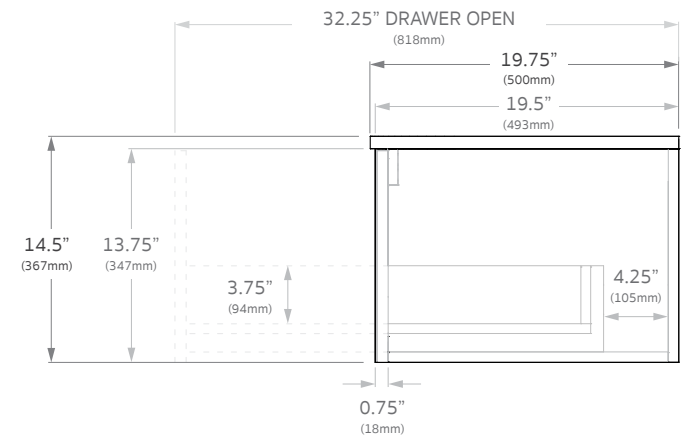

WAVERLEY 48"

Product

Waverley 48"

Code

HBWAV48UW

HBWAV48PO

HBWAV48FW

Vendor

Architectural Designer
Products

Overall Dimensions

47.25"W x 14.5"H x 19.75"D

Configuration

All Drawer, Wall Hung

Countertop

20mm Bright White
Premium Solid Surface

Hardware & Accessories

Hettich AvanTech Drawers
Aria Handle

Adp

NOTES:

Vanity and benchtop supplied only.

Discuss with plumber or builder to source required plumbing.

Dimensions are nominal do not drill or rough in until you have received and measured your vanity.