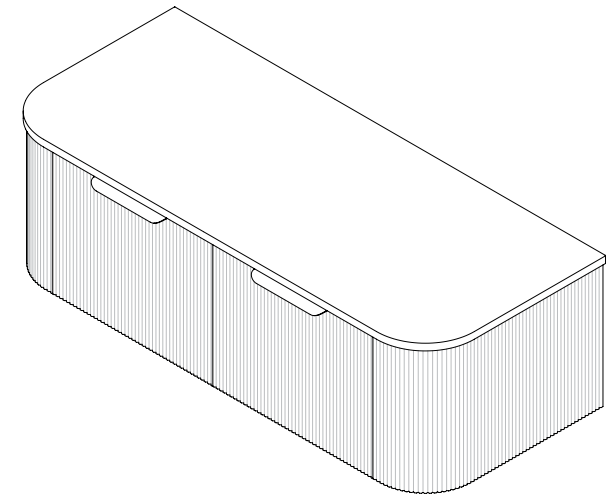

WAVERLEY 48"

Product

Waverley 48"

Code

HBWAV48UW

HBWAV48PO

HBWAV48FW

Vendor

Architectural Designer
Products

Overall Dimensions

47.25"W x 14.5"H x 19.75"D

Configuration

All Drawer, Wall Hung

Countertop

20mm Bright White
Premium Solid Surface

Hardware & Accessories

Hettich AvanTech Drawers
Aria Handle

Adp

NOTES:

Vanity and benchtop supplied only.

Discuss with plumber or builder to source required plumbing.

Dimensions are nominal do not drill or rough in until you have received and measured your vanity.