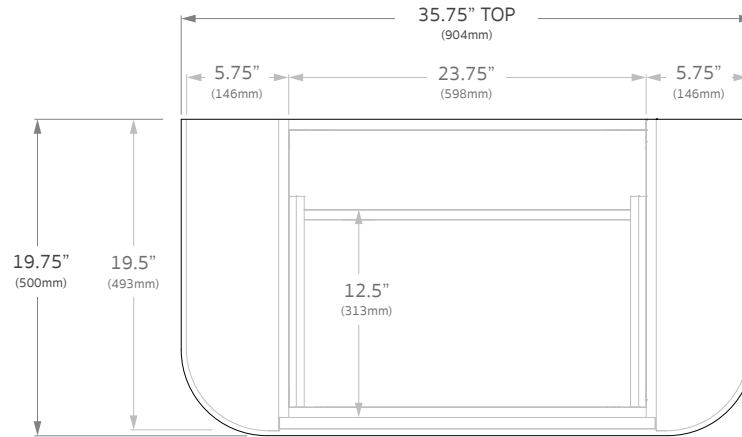

Architectural Designer
Products

Overall Dimensions

35.75"W x 14.5"H x 19.75"D

Configuration

All Drawer, Wall Hung

Countertop

20mm Bright White
Premium Solid Surface

Hardware & Accessories

Hettich AvanTech Drawers
Aria Handle

Adp

NOTES:

Vanity and benchtop supplied only.

Discuss with plumber or builder to source required plumbing.

Dimensions are nominal do not drill or rough in until you have received and measured your vanity.