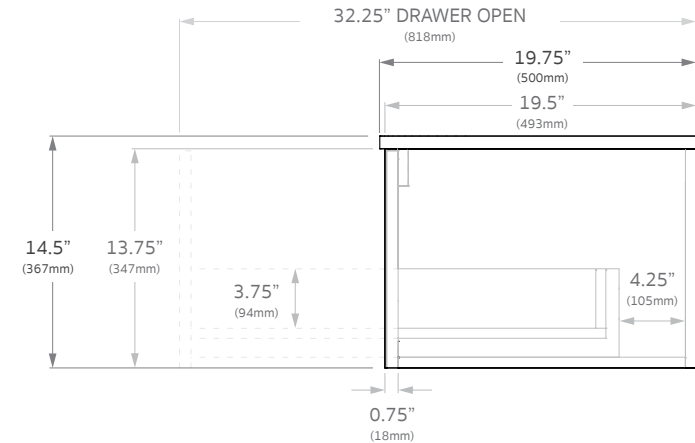

Architectural Designer
Products

Overall Dimensions

35.75"W x 14.5"H x 19.75"D

Configuration

All Drawer, Wall Hung

Countertop

20mm Bright White
Premium Solid Surface

Hardware & Accessories

Hettich AvanTech Drawers
Aria Handle

Adp

NOTES:

Vanity and benchtop supplied only.

Discuss with plumber or builder to source required plumbing.

Dimensions are nominal do not drill or rough in until you have received and measured your vanity.