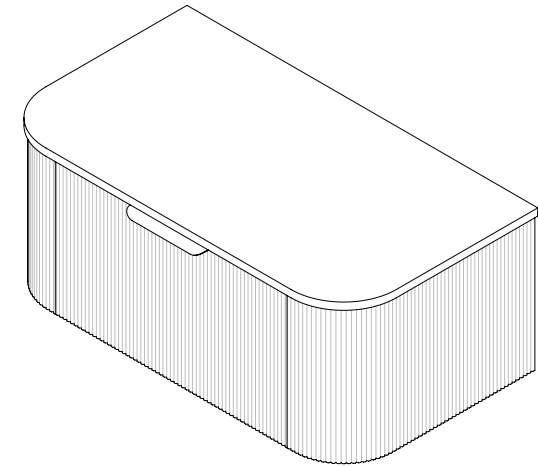

WAVERLEY 36"

Product

Waverley 36"

Code

HBWAV36UW

HBWAV36PO

HBWAV36FW

Vendor

Architectural Designer
Products

Overall Dimensions

35.75"W x 14.5"H x 19.75"D

Configuration

All Drawer, Wall Hung

Countertop

20mm Bright White
Premium Solid Surface

Hardware & Accessories

Hettich AvanTech Drawers
Aria Handle

Adp

NOTES:

Vanity and benchtop supplied only.

Discuss with plumber or builder to source required plumbing.

Dimensions are nominal do not drill or rough in until you have received and measured your vanity.