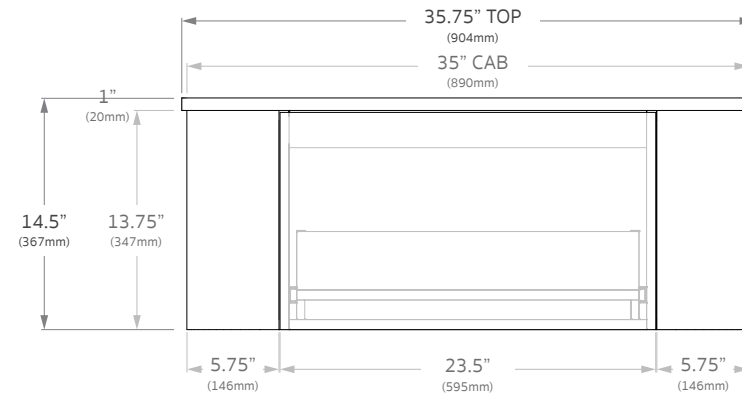

WAVERLEY 36"

Product

Waverley 36"

Code

HBWAV36UW

HBWAV36PO

HBWAV36FW

Vendor

Architectural Designer
Products

Overall Dimensions

35.75"W x 14.5"H x 19.75"D

Configuration

All Drawer, Wall Hung

Countertop

20mm Bright White
Premium Solid Surface

Hardware & Accessories

Hettich AvanTech Drawers
Aria Handle

Adp

NOTES:

Vanity and benchtop supplied only.

Discuss with plumber or builder to source required plumbing.

Dimensions are nominal do not drill or rough in until you have received and measured your vanity.