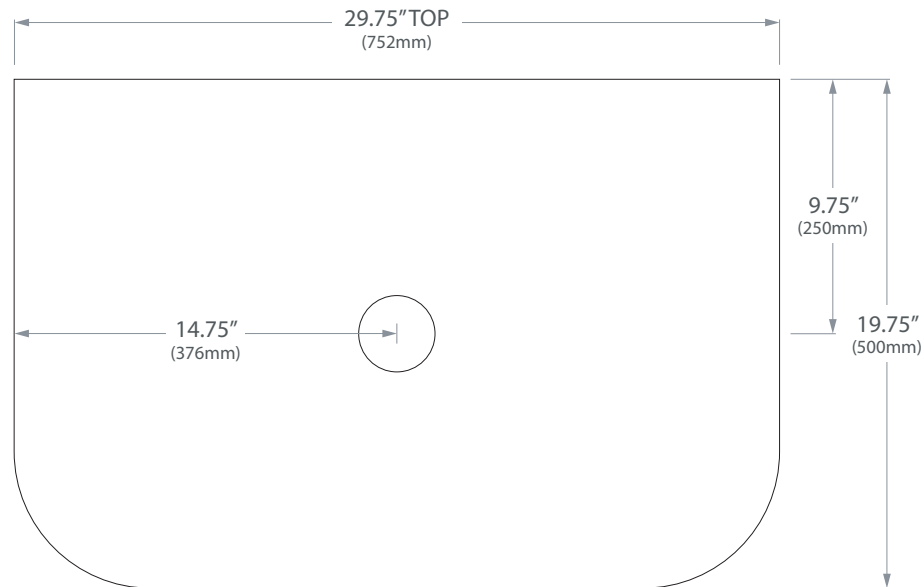

WAVERLEY 30" SINK CUTOUT GUIDE

Product

Waverley 30"

Code

HBWAV30UW

HBWAV30PO

HBWAV30FW

Countertop

20mm Bright White

Premium Solid Surface

Cutout

Ø3" (75mm) Standard HB Sinks

Ø5" (125mm) Flume Sink

Ø4" (100mm) Titan/ Neptune Sinks

If not using Home Bathroomware sink, consult relevant installation instructions for cutout.

Recommened for above counter sinks only.

Configuration

Centre Sink

Adp

Our solid surface countertops are free from crystalline silica and are safe to drill onsite/in an indoor area. These are recommended sink positions only, please ensure sink fits correctly before drilling.

30

NOTES: