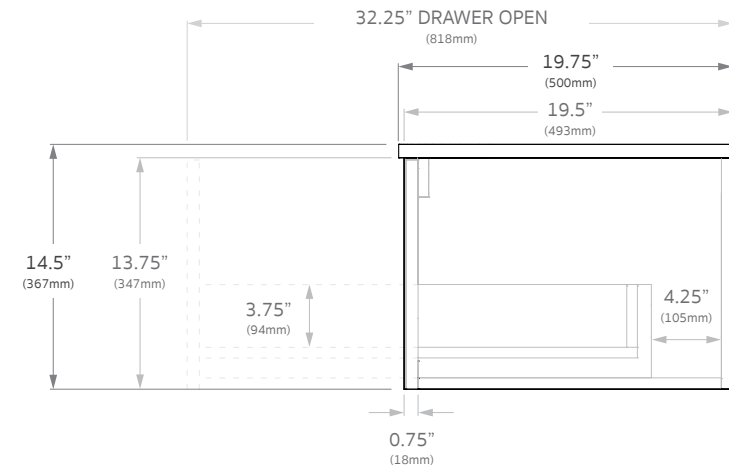

WAVERLEY 30"

Product

Waverley 30"

Code

HBWAV30UW

HBWAV30PO

HBWAV30FW

Vendor

Architectural Designer
Products

Overall Dimensions

29.75"W x 14.5"H x 19.75"D

Configuration

All Drawer, Wall Hung

Countertop

20mm Bright White

Premium Solid Surface

Hardware & Accessories

Hettich AvanTech Drawers

Aria Handle

Adp

NOTES:

Vanity and benchtop supplied only.

Discuss with plumber or builder to source required plumbing.

Dimensions are nominal do not drill or rough in until you have received and measured your vanity.