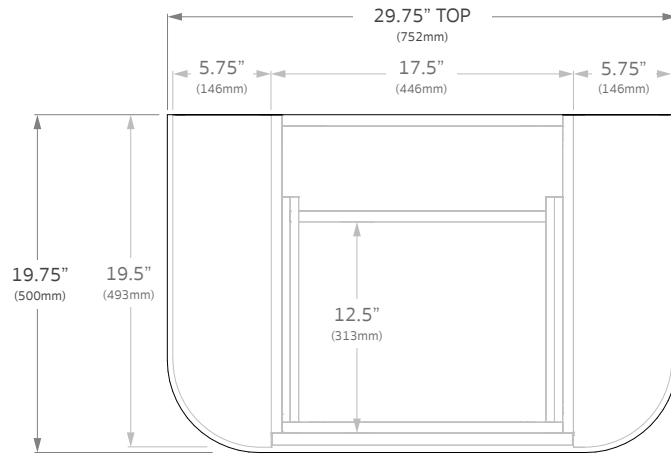

WAVERLEY 30"

Product

Waverley 30"

Code

HBWAV30UW

HBWAV30PO

HBWAV30FW

Vendor

Architectural Designer
Products

Overall Dimensions

29.75"W x 14.5"H x 19.75"D

Configuration

All Drawer, Wall Hung

Countertop

20mm Bright White

Premium Solid Surface

Hardware & Accessories

Hettich AvanTech Drawers

Aria Handle

Adp

NOTES:

Vanity and benchtop supplied only.

Discuss with plumber or builder to source required plumbing.

Dimensions are nominal do not drill or rough in until you have received and measured your vanity.