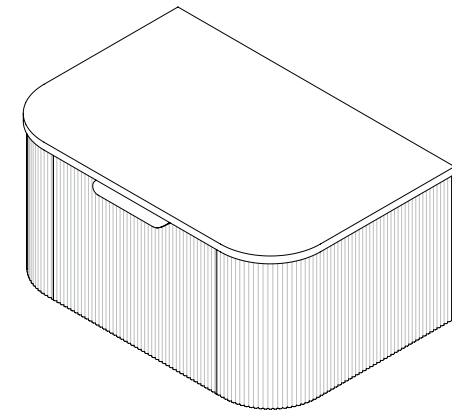

WAVERLEY 30"

Product

Waverley 30"

Code

HBWAV30UW

HBWAV30PO

HBWAV30FW

Vendor

Architectural Designer
Products

Overall Dimensions

29.75"W x 14.5"H x 19.75"D

Configuration

All Drawer, Wall Hung

Countertop

20mm Bright White

Premium Solid Surface

Hardware & Accessories

Hettich AvanTech Drawers

Aria Handle

Adp

NOTES:

Vanity and benchtop supplied only.

Discuss with plumber or builder to source required plumbing.

Dimensions are nominal do not drill or rough in until you have received and measured your vanity.