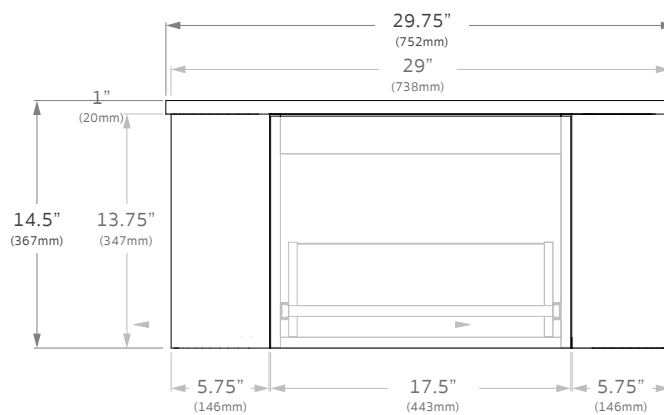

WAVERLEY 30"

Product

Waverley 30"

Code

HBWAV30UW

HBWAV30PO

HBWAV30FW

Vendor

Architectural Designer
Products

Overall Dimensions

29.75"W x 14.5"H x 19.75"D

Configuration

All Drawer, Wall Hung

Countertop

20mm Bright White

Premium Solid Surface

Hardware & Accessories

Hettich AvanTech Drawers

Aria Handle

Adp

NOTES:

Vanity and benchtop supplied only.

Discuss with plumber or builder to source required plumbing.

Dimensions are nominal do not drill or rough in until you have received and measured your vanity.