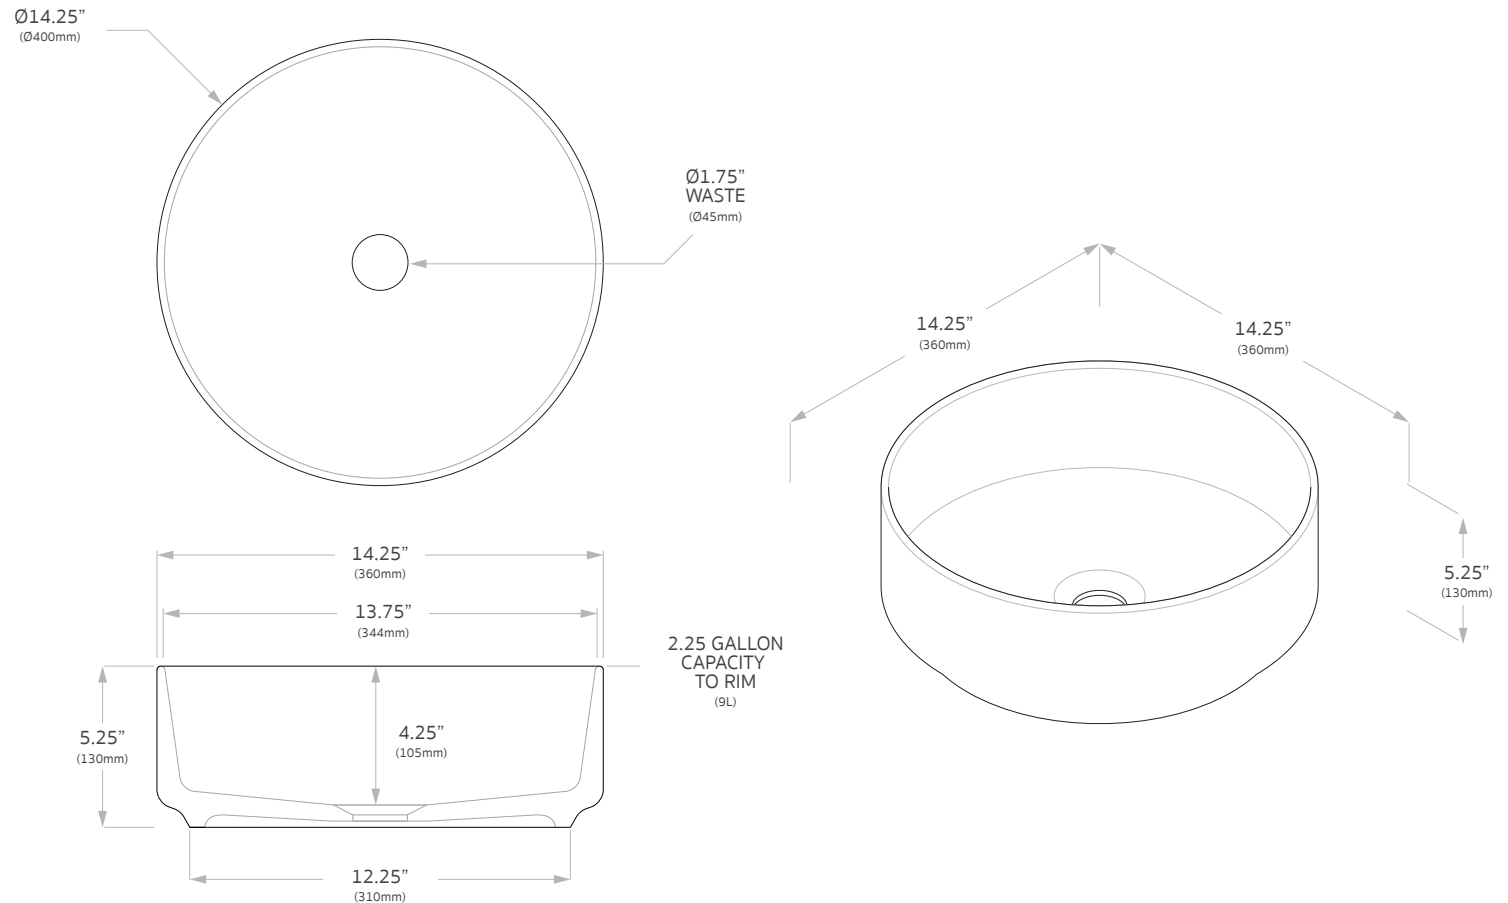

MARGOT

Product

Margot Sink

Code

TOPCMAR360GW
TOPCMAR360MW
TOPCMAR360MB

Vendor

Architectural Designer
Products

Dimensions

14.25" Diameter x 5.25" H

Style

Above Counter

Capacity

2.25gal (9L) to Rim

Material & Finish

Ceramic, Gloss or Matte White
Matte Black

NOTES:

Due to the manufacturing nature of ceramics,
+/-5mm variation in size and detail can be expected.

Do not drill or rough in until you have received and
measured your product. Sink suits 32mm waste. Sink cutout
is a 75 diameter hole. All dimensions are in inches to nearest 0.25".

Do not measure from drawing.

Sink supplied only. Discuss with plumber or builder to source required sink stopper and drain.

Adp