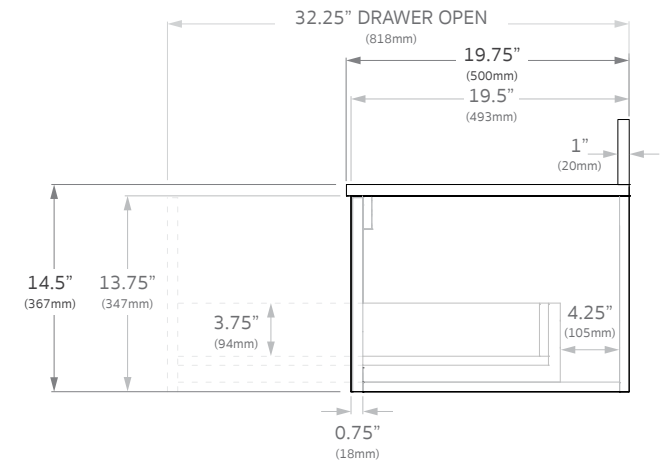

FLO 60"

Product

Flo 60"

Code

HBFLO60AW

HBFLO60AD

HBFLO60TO

Vendor

Architectural Designer
Products

Overall Dimensions

59.25"W x 21.5"H x 19.75"D

Configuration

All Drawer, Wall Hung

Countertop

20mm Carrera

Premium Solid Surface

Hardware & Accessories

Hettich AvanTech Drawers

Francis Handle

NOTES:

Vanity and benchtop supplied only.

Discuss with plumber or builder to source required plumbing.

Dimensions are nominal do not drill or rough in until you have received and measured your vanity.