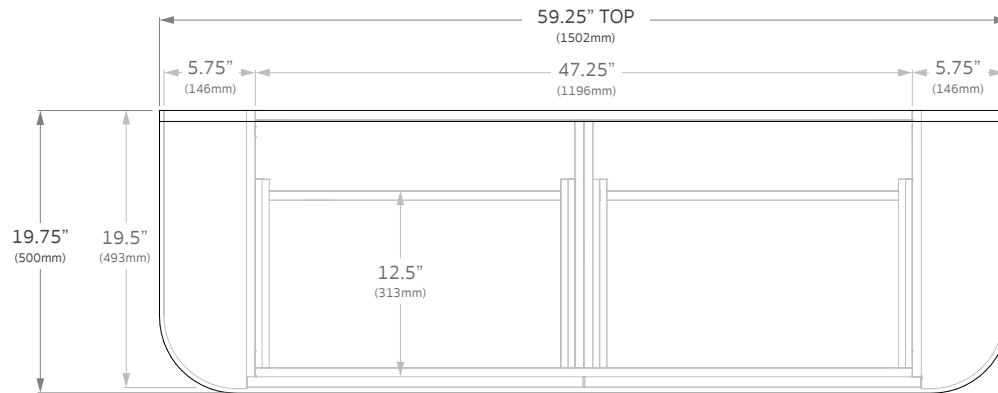

FLO 60"

Product

Flo 60"

Code

HBFLO60AW

HBFLO60AD

HBFLO60TO

Vendor

Architectural Designer
Products

Overall Dimensions

59.25"W x 21.5"H x 19.75"D

Configuration

All Drawer, Wall Hung

Countertop

20mm Carrera

Premium Solid Surface

Hardware & Accessories

Hettich AvanTech Drawers

Francis Handle

NOTES:

Vanity and benchtop supplied only.

Discuss with plumber or builder to source required plumbing.

Dimensions are nominal do not drill or rough in until you have received and measured your vanity.