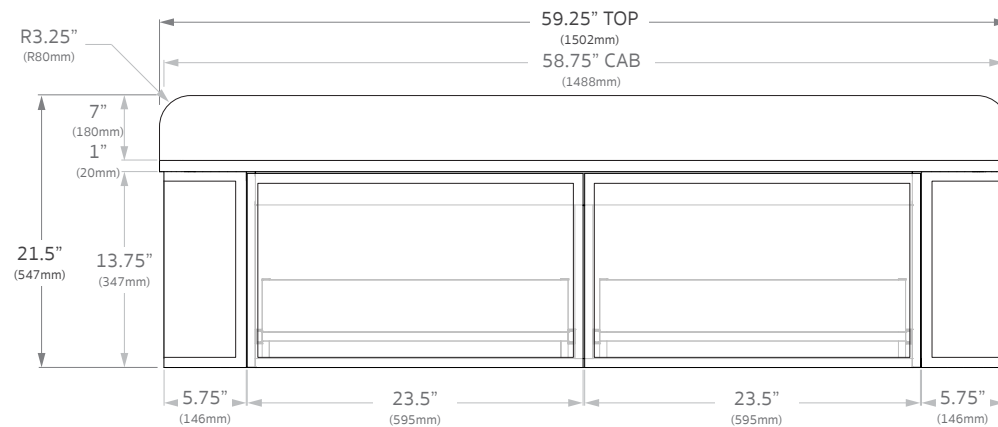

FLO 60"

Product

Flo 60"

Code

HBFLO60AW

HBFLO60AD

HBFLO60TO

Vendor

Architectural Designer
Products

Overall Dimensions

59.25"W x 21.5"H x 19.75"D

Configuration

All Drawer, Wall Hung

Countertop

20mm Carrera

Premium Solid Surface

Hardware & Accessories

Hettich AvanTech Drawers

Francis Handle

NOTES:

Vanity and benchtop supplied only.

Discuss with plumber or builder to source required plumbing.

Dimensions are nominal do not drill or rough in until you have received and measured your vanity.