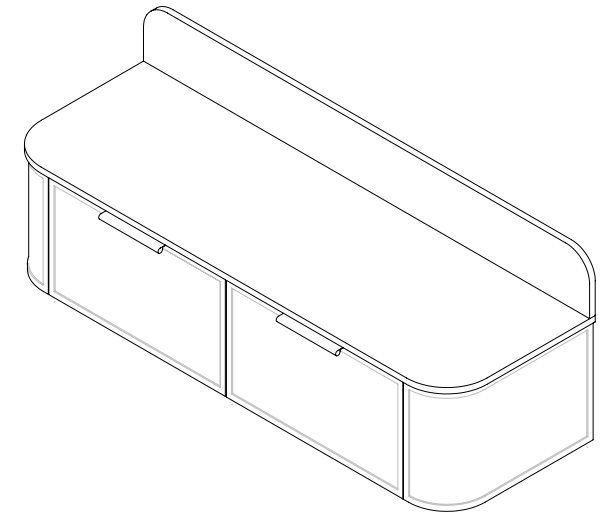

FLO 60"

Product

Flo 60"

Code

HBFLO60AW

HBFLO60AD

HBFLO60TO

Vendor

Architectural Designer
Products

Overall Dimensions

59.25"W x 21.5"H x 19.75"D

Configuration

All Drawer, Wall Hung

Countertop

20mm Carrera

Premium Solid Surface

Hardware & Accessories

Hettich AvanTech Drawers

Francis Handle

NOTES:

Vanity and benchtop supplied only.

Discuss with plumber or builder to source required plumbing.

Dimensions are nominal do not drill or rough in until you have received and measured your vanity.