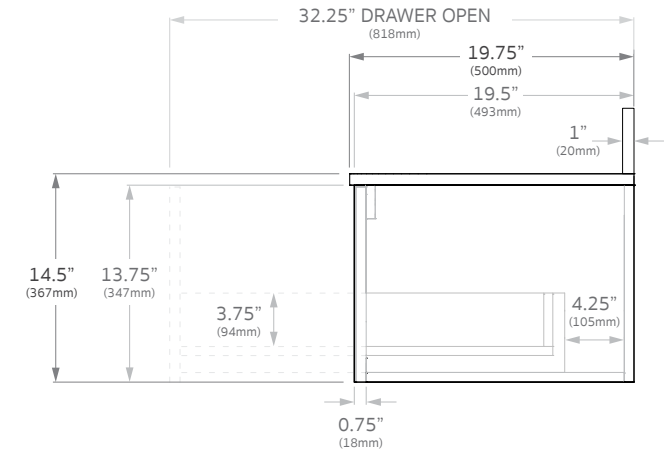

Hardware & Accessories

Hettich AvanTech Drawers

Francis Handle