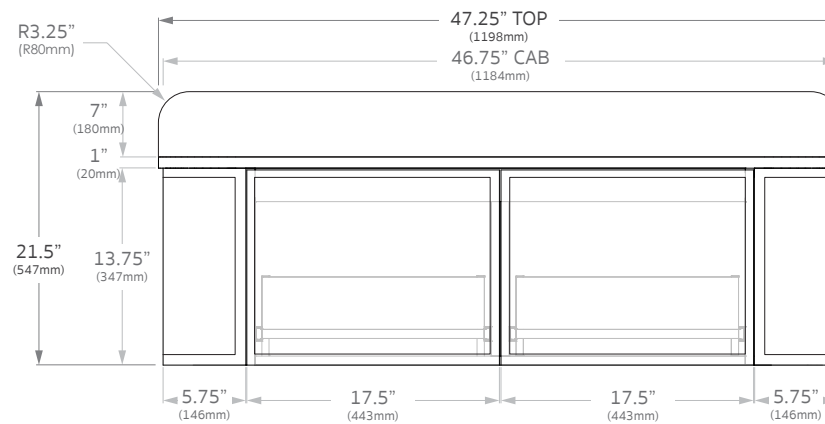

Hardware & Accessories

Hettich AvanTech Drawers

Francis Handle