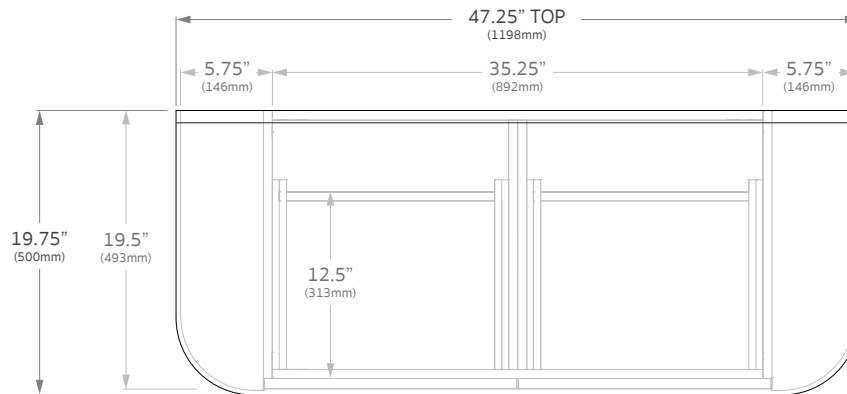

FLO 48"

Product

Flo 48"

Code

HBFLO48AW

HBFLO48AD

HBFLO48TO

Vendor

Architectural Designer
Products

Overall Dimensions

47.25"W x 21.5"H x 19.75"D

Configuration

All Drawer, Wall Hung

Countertop

20mm Carrera

Premium Solid Surface