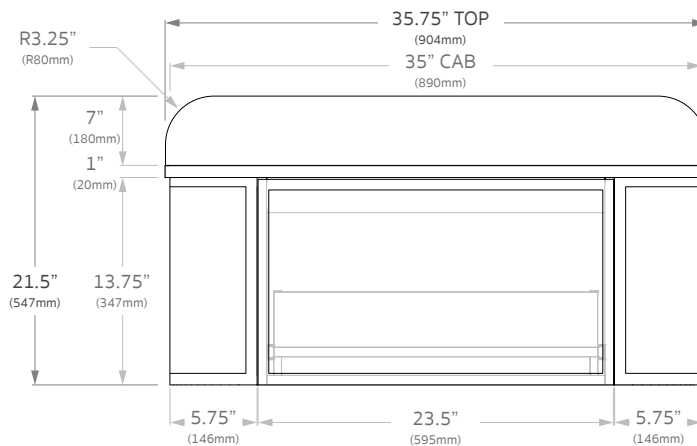

# FLO 36"

**Product**

Flo 36"

**Code**

HBFLO36AW  
 HBFLO36AD  
 HBFLO36TO

**Vendor**

Architectural Designer  
 Products

**Overall Dimensions**

35.75"W x 21.5"H x 19.75"D

**Configuration**

All Drawer, Wall Hung

**Countertop**

20mm Carrera  
 Premium Solid Surface

**Hardware & Accessories**

Hettich AvanTech Drawers  
 Francis Handle

**NOTES:**

Vanity and benchtop supplied only.  
 Discuss with plumber or builder to source required plumbing.  
 Dimensions are nominal do not drill or rough in until you have received and measured your vanity.