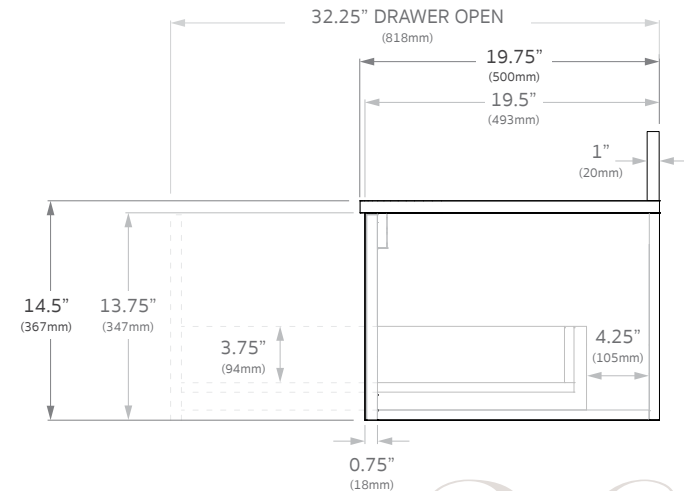

# FLO 36"

**Product**

Flo 36"

**Code**

HBFLO36AW  
 HBFLO36AD  
 HBFLO36TO

**Vendor**

Architectural Designer  
 Products

**Overall Dimensions**

35.75"W x 21.5"H x 19.75"D

**Configuration**

All Drawer, Wall Hung

**Countertop**

20mm Carrera  
 Premium Solid Surface

**Hardware & Accessories**

Hettich AvanTech Drawers  
 Francis Handle

**NOTES:**

Vanity and benchtop supplied only.  
 Discuss with plumber or builder to source required plumbing.  
 Dimensions are nominal do not drill or rough in until you have received and measured your vanity.