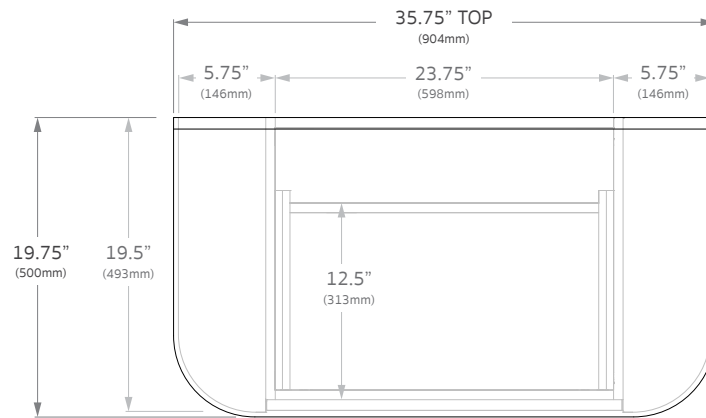

# FLO 36"

**Product**

Flo 36"

**Code**

HBFLO36AW  
 HBFLO36AD  
 HBFLO36TO

**Vendor**

Architectural Designer  
 Products

**Overall Dimensions**

35.75"W x 21.5"H x 19.75"D

**Configuration**

All Drawer, Wall Hung

**Countertop**

20mm Carrera  
 Premium Solid Surface

**Hardware & Accessories**

Hettich AvanTech Drawers  
 Francis Handle

**NOTES:**

Vanity and benchtop supplied only.  
 Discuss with plumber or builder to source required plumbing.  
 Dimensions are nominal do not drill or rough in until you have received and measured your vanity.