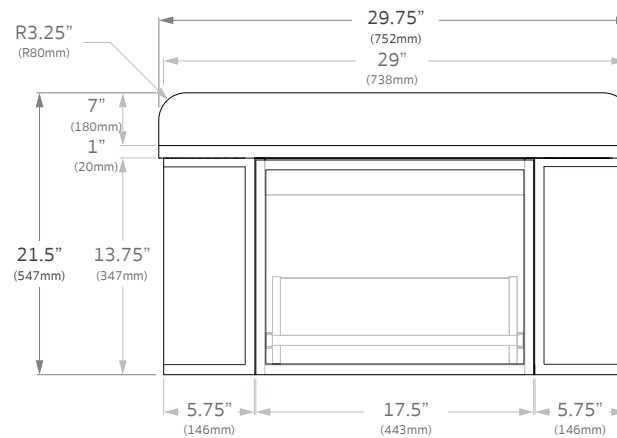

FLO 30"

Product

Flo 30"

Code

HBFLO30AW

HBFLO30AD

HBFLO30TO

Vendor

Architectural Designer
Products

Overall Dimensions

29.75"W x 21.5"H x 19.75"D

Configuration

All Drawer, Wall Hung

Countertop

20mm Carrera

Premium Solid Surface

Hardware & Accessories

Hettich AvanTech Drawers

Francis Handle

Adp

NOTES:

Vanity and benchtop supplied only.

Discuss with plumber or builder to source required plumbing.

Dimensions are nominal do not drill or rough in until you have received and measured your vanity.

30