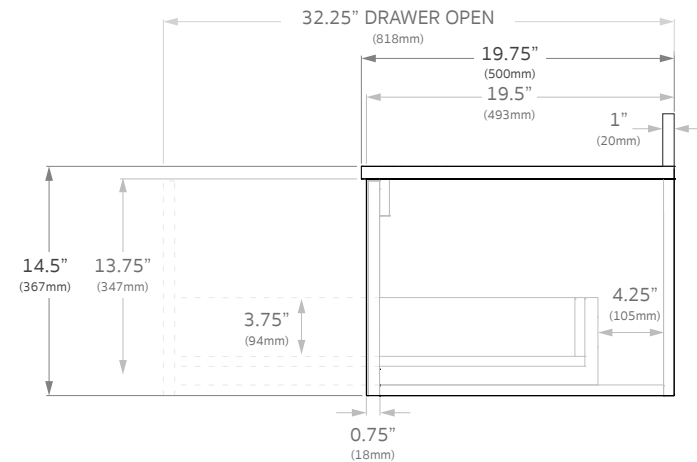

FLO 30"

Product

Flo 30"

Code

HBFLO30AW

HBFLO30AD

HBFLO30TO

Vendor

Architectural Designer
Products

Overall Dimensions

29.75"W x 21.5"H x 19.75"D

Configuration

All Drawer, Wall Hung

Countertop

20mm Carrera

Premium Solid Surface

Hardware & Accessories

Hettich AvanTech Drawers

Francis Handle

Adp

NOTES:

Vanity and benchtop supplied only.

Discuss with plumber or builder to source required plumbing.

Dimensions are nominal do not drill or rough in until you have received and measured your vanity.

30