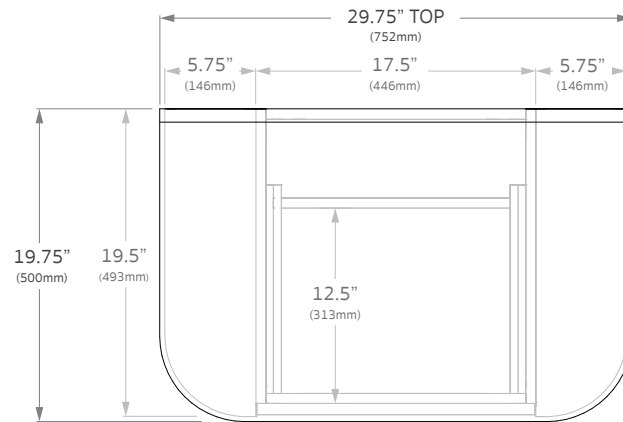

FLO 30"

Product

Flo 30"

Code

HBFLO30AW

HBFLO30AD

HBFLO30TO

Vendor

Architectural Designer
Products

Overall Dimensions

29.75"W x 21.5"H x 19.75"D

Configuration

All Drawer, Wall Hung

Countertop

20mm Carrera

Premium Solid Surface

Hardware & Accessories

Hettich AvanTech Drawers

Francis Handle

Adp

NOTES:

Vanity and benchtop supplied only.

Discuss with plumber or builder to source required plumbing.

Dimensions are nominal do not drill or rough in until you have received and measured your vanity.

30