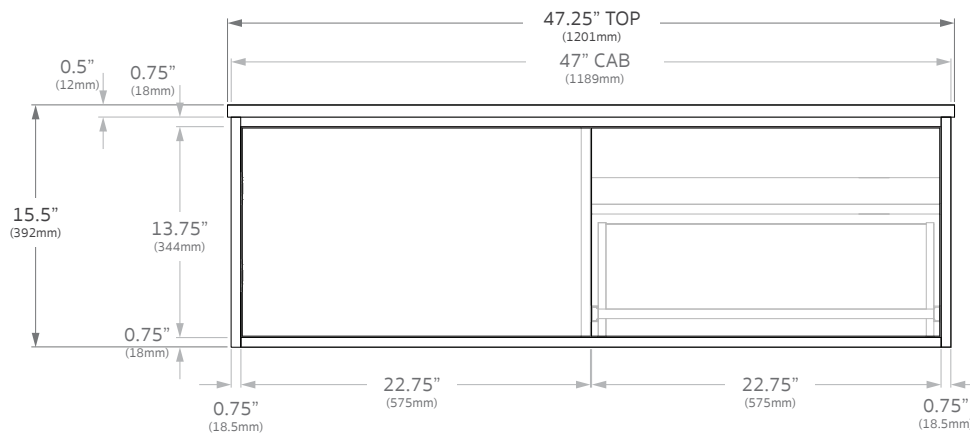

CLIFTON 48"

Product

Clifton 48"

Code

HBCLI48CO

HBCLI48BO

HBCLI48FW

Vendor

Architectural Designer
Products

Overall Dimensions

47.25"W x 15.5"H x 19.75"D

Configuration

Door & Drawer, Wall Hung

Countertop

12mm Bright White
Premium Solid Surface

Hardware & Accessories

Hettich AvanTech Drawer
Aria Handle with Internal
Storage Shelf (removable)

Adp

NOTES:

Vanity and benchtop supplied only.

Discuss with plumber or builder to source required plumbing.

Dimensions are nominal do not drill or rough in until you have received and measured your vanity.

48