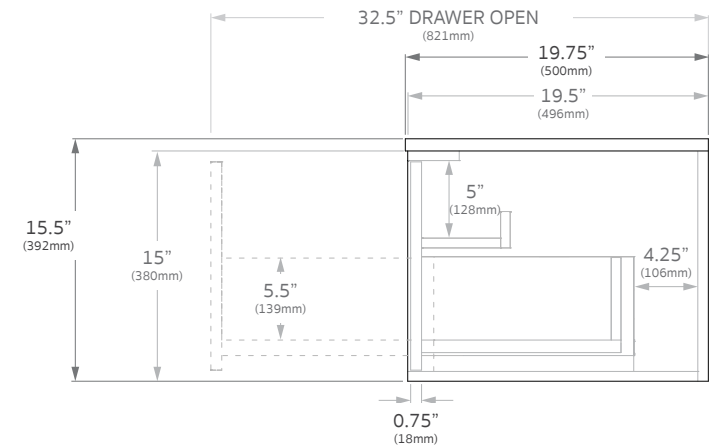

CLIFTON 48"

Product

Clifton 48"

Code

HBCLI48CO

HBCLI48BO

HBCLI48FW

Vendor

Architectural Designer
Products

Overall Dimensions

47.25"W x 15.5"H x 19.75"D

Configuration

Door & Drawer, Wall Hung

Countertop

12mm Bright White
Premium Solid Surface

Hardware & Accessories

Hettich AvanTech Drawer
Aria Handle with Internal
Storage Shelf (removable)

Adp

NOTES:

Vanity and benchtop supplied only.

Discuss with plumber or builder to source required plumbing.

Dimensions are nominal do not drill or rough in until you have received and measured your vanity.

48