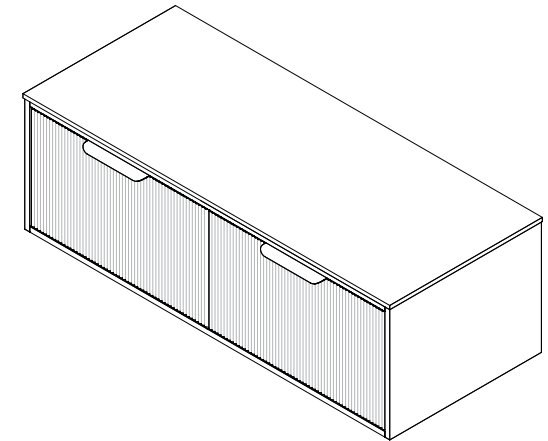

CLIFTON 48"

Product

Clifton 48"

Code

HBCLI48CO

HBCLI48BO

HBCLI48FW

Vendor

Architectural Designer
Products

Overall Dimensions

47.25"W x 15.5"H x 19.75"D

Configuration

Door & Drawer, Wall Hung

Countertop

12mm Bright White
Premium Solid Surface

Hardware & Accessories

Hettich AvanTech Drawer
Aria Handle with Internal
Storage Shelf (removable)

Adp

NOTES:

Vanity and benchtop supplied only.

Discuss with plumber or builder to source required plumbing.

Dimensions are nominal do not drill or rough in until you have received and measured your vanity.

48