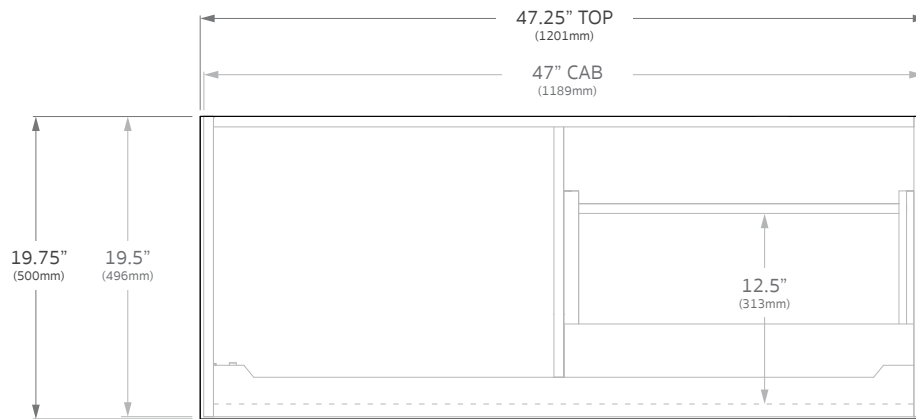

CLIFTON 48"

Product

Clifton 48"

Code

HBCLI48CO

HBCLI48BO

HBCLI48FW

Vendor

Architectural Designer
Products

Overall Dimensions

47.25"W x 15.5"H x 19.75"D

Configuration

Door & Drawer, Wall Hung

Countertop

12mm Bright White
Premium Solid Surface

Hardware & Accessories

Hettich AvanTech Drawer
Aria Handle with Internal
Storage Shelf (removable)

Adp

NOTES:

Vanity and benchtop supplied only.

Discuss with plumber or builder to source required plumbing.

Dimensions are nominal do not drill or rough in until you have received and measured your vanity.

48