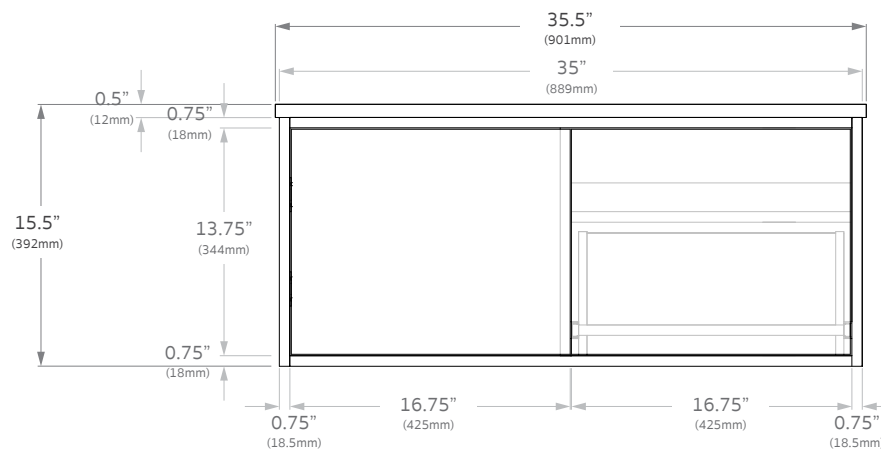

Architectural Designer
Products

Overall Dimensions

35.5"W x 15.5"H x 19.75"D

Configuration

Door & Drawer, Wall Hung

Countertop

12mm Bright White

Premium Solid Surface

Hardware & Accessories

Hettich AvanTech Drawer

Aria Handle with Internal

Storage Shelf (removable)

Adp

NOTES:

Vanity and benchtop supplied only.

Discuss with plumber or builder to source required plumbing.

Dimensions are nominal do not drill or rough in until you have received and measured your vanity.