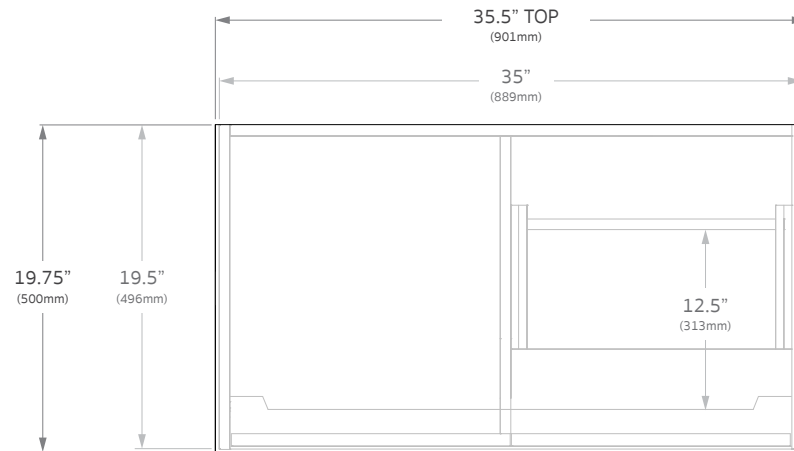

Architectural Designer
Products

Overall Dimensions

35.5"W x 15.5"H x 19.75"D

Configuration

Door & Drawer, Wall Hung

Countertop

12mm Bright White

Premium Solid Surface

Hardware & Accessories

Hettich AvanTech Drawer

Aria Handle with Internal

Storage Shelf (removable)

Adp

NOTES:

Vanity and benchtop supplied only.

Discuss with plumber or builder to source required plumbing.

Dimensions are nominal do not drill or rough in until you have received and measured your vanity.