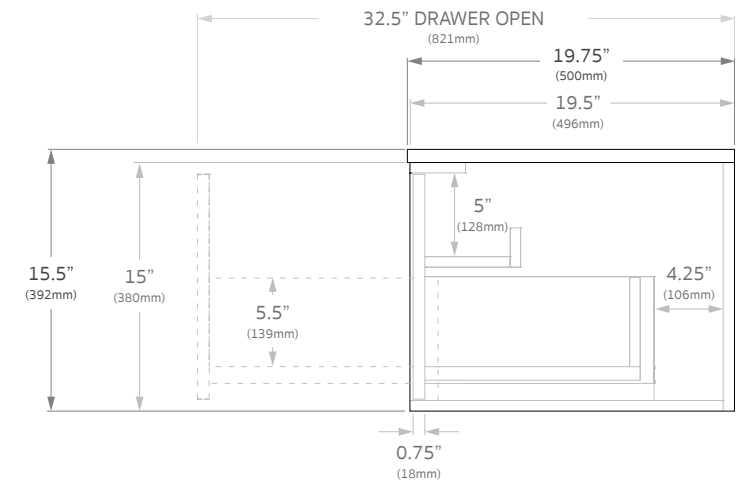

Architectural Designer
Products

Overall Dimensions

35.5"W x 15.5"H x 19.75"D

Configuration

Door & Drawer, Wall Hung

Countertop

12mm Bright White

Premium Solid Surface

Hardware & Accessories

Hettich AvanTech Drawer

Aria Handle with Internal

Storage Shelf (removable)

Adp

NOTES:

Vanity and benchtop supplied only.

Discuss with plumber or builder to source required plumbing.

Dimensions are nominal do not drill or rough in until you have received and measured your vanity.