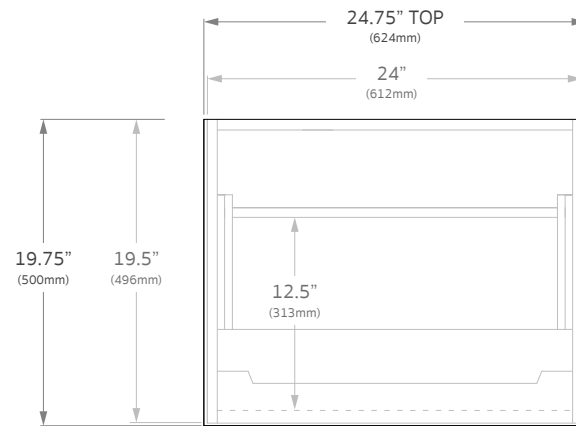

CLIFTON 24"

Product

Clifton 24"

Code

HBCLI24CO

HBCLI24BO

HBCLI24FW

Vendor

Architectural Designer
Products

Overall Dimensions

24.75"W x 15.5"H x 19.75"D

Configuration

All-Drawer, Wall Hung

Countertop

12mm Bright White

Premium Solid Surface

Hardware & Accessories

Hettich AvanTech Drawer

Aria Handle with Internal

Storage Shelf (removable)

Adp

NOTES:

Vanity and benchtop supplied only.

Discuss with plumber or builder to source required plumbing.

Dimensions are nominal do not drill or rough in until you have received and measured your vanity.

24