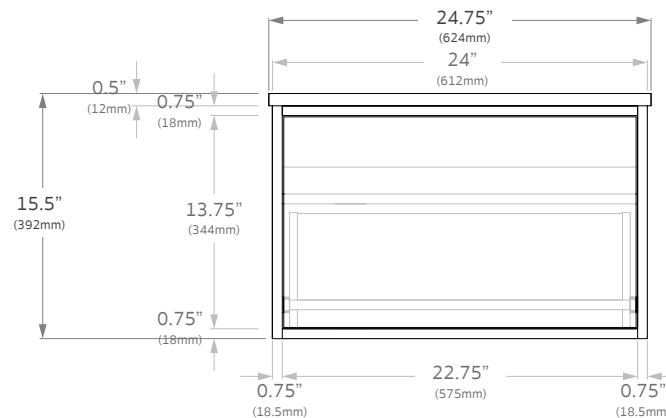

CLIFTON 24"

Product

Clifton 24"

Code

HBCLI24CO

HBCLI24BO

HBCLI24FW

Vendor

Architectural Designer
Products

Overall Dimensions

24.75"W x 15.5"H x 19.75"D

Configuration

All-Drawer, Wall Hung

Countertop

12mm Bright White

Premium Solid Surface

Hardware & Accessories

Hettich AvanTech Drawer

Aria Handle with Internal

Storage Shelf (removable)

Adp

NOTES:

Vanity and benchtop supplied only.

Discuss with plumber or builder to source required plumbing.

Dimensions are nominal do not drill or rough in until you have received and measured your vanity.

24