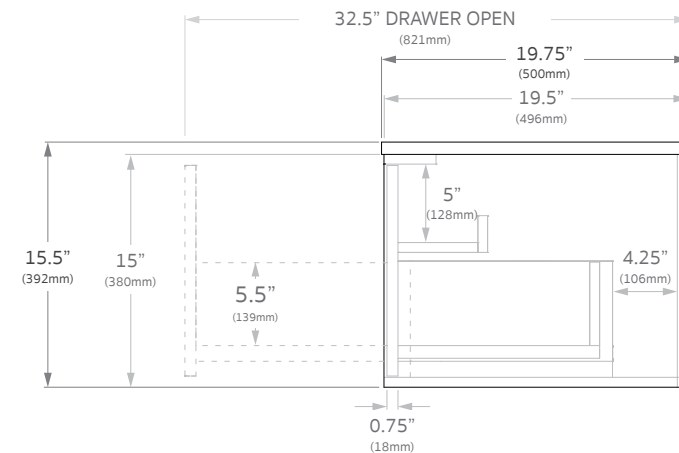

CLIFTON 24"

Product

Clifton 24"

Code

HBCLI24CO

HBCLI24BO

HBCLI24FW

Vendor

Architectural Designer
Products

Overall Dimensions

24.75"W x 15.5"H x 19.75"D

Configuration

All-Drawer, Wall Hung

Countertop

12mm Bright White

Premium Solid Surface

Hardware & Accessories

Hettich AvanTech Drawer

Aria Handle with Internal

Storage Shelf (removable)

Adp

NOTES:

Vanity and benchtop supplied only.

Discuss with plumber or builder to source required plumbing.

Dimensions are nominal do not drill or rough in until you have received and measured your vanity.

24