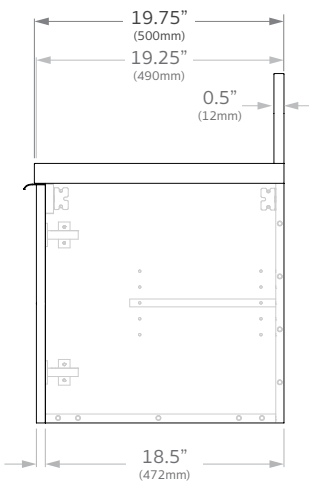

Overall Dimensions

70.75"W x 27.5"H x 19.75"D

Configuration

All Door, Wall Hung

Countertop

40mm Blossoming
Premium Solid Surface

Hardware & Accessories

Hettich Soft Close Hinges
Aria Handle with Internal
Storage Shelf (removable)

R3.25"
(R80mm)

NOTES:

Vanity, benchtop and splashback supplied only.
Discuss with plumber or builder to source required plumbing.

Dimensions are nominal do not drill or rough in until you have received and measured your vanity.