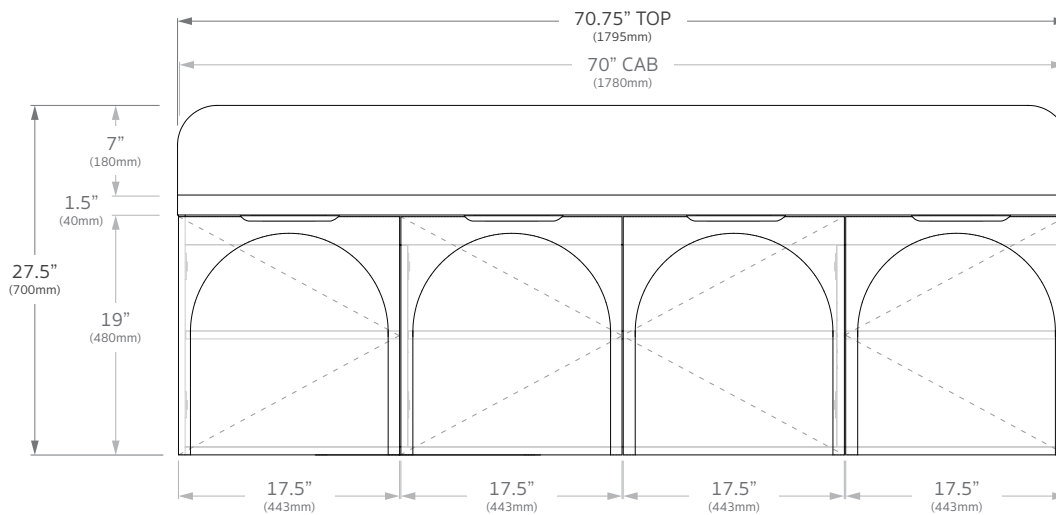

Overall Dimensions

70.75"W x 27.5"H x 19.75"D

Configuration

All Door, Wall Hung

Countertop

40mm Blossoming
Premium Solid Surface

Hardware & Accessories

Hettich Soft Close Hinges
Aria Handle with Internal
Storage Shelf (removable)

R3.25"
(R80mm)

NOTES:

Vanity, benchtop and splashback supplied only.
Discuss with plumber or builder to source required plumbing.

Dimensions are nominal do not drill or rough in until you have received and measured your vanity.