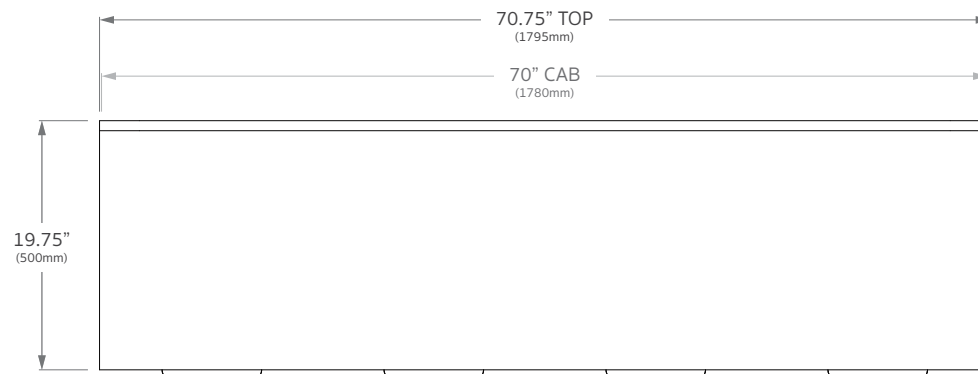

Overall Dimensions

70.75"W x 27.5"H x 19.75"D

Configuration

All Door, Wall Hung

Countertop

40mm Blossoming
Premium Solid Surface

Hardware & Accessories

Hettich Soft Close Hinges
Aria Handle with Internal
Storage Shelf (removable)

R3.25"
(R80mm)

NOTES:

Vanity, benchtop and splashback supplied only.
Discuss with plumber or builder to source required plumbing.

Dimensions are nominal do not drill or rough in until you have received and measured your vanity.