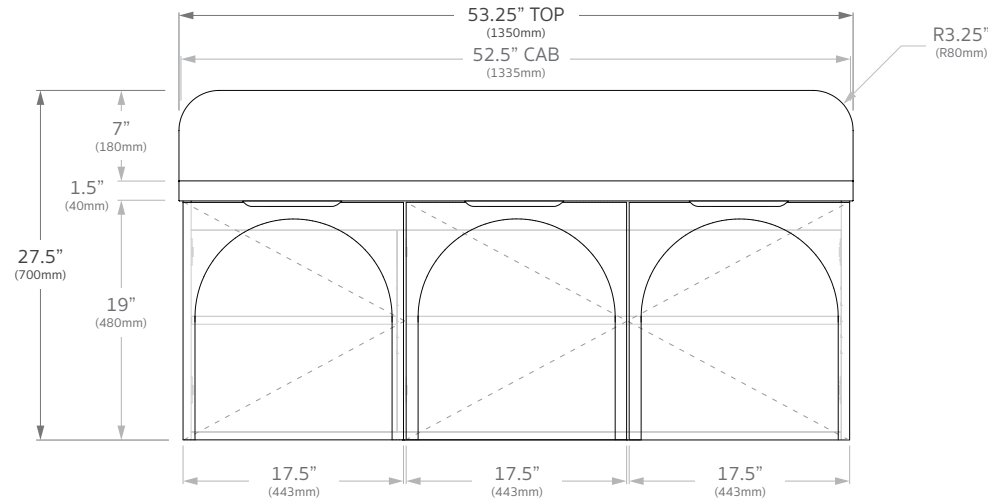

Overall Dimensions

53.25"W x 27.5"H x 19.75"D

Configuration

All Door, Wall Hung

Countertop

40mm Blossoming

Premium Solid Surface

Hardware & Accessories

Hettich Soft Close Hinges

Aria Handle with Internal

Storage Shelf (removable)

Adp

NOTES:

Vanity, benchtop and splashback supplied only.

Discuss with plumber or builder to source required plumbing.

Dimensions are nominal do not drill or rough in until you have received and measured your vanity.