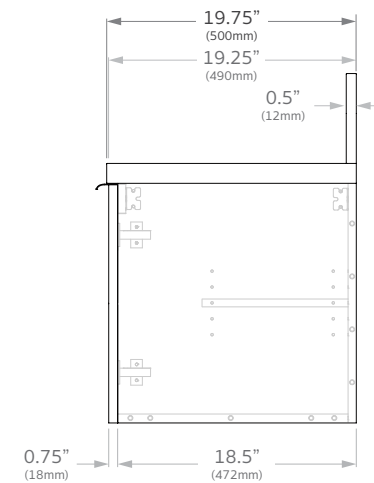

Overall Dimensions

53.25"W x 27.5"H x 19.75"D

Configuration

All Door, Wall Hung

Countertop

40mm Blossoming

Premium Solid Surface

Hardware & Accessories

Hettich Soft Close Hinges

Aria Handle with Internal

Storage Shelf (removable)

Adp

NOTES:

Vanity, benchtop and splashback supplied only.

Discuss with plumber or builder to source required plumbing.

Dimensions are nominal do not drill or rough in until you have received and measured your vanity.