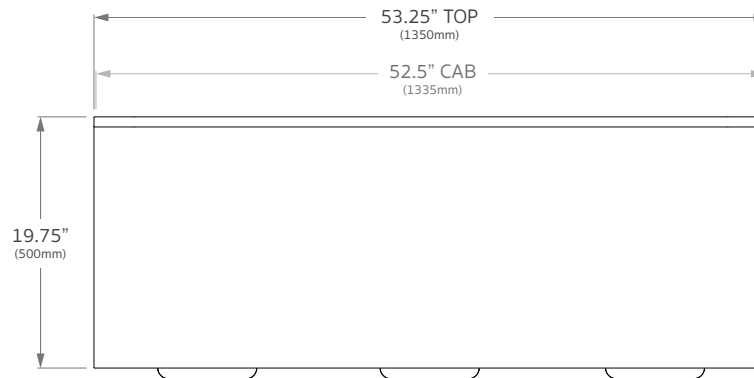

Overall Dimensions

53.25"W x 27.5"H x 19.75"D

Configuration

All Door, Wall Hung

Countertop

40mm Blossoming

Premium Solid Surface

Hardware & Accessories

Hettich Soft Close Hinges

Aria Handle with Internal

Storage Shelf (removable)

Adp

NOTES:

Vanity, benchtop and splashback supplied only.

Discuss with plumber or builder to source required plumbing.

Dimensions are nominal do not drill or rough in until you have received and measured your vanity.