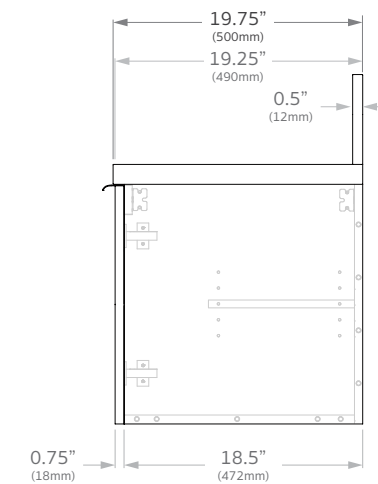

ARCHIE 36"

Product

Archie 36"

Code

HBCLI48CO

HBCLI48BO

HBCLI48FW

Vendor

Architectural Designer
Products

Overall Dimensions

35.5"W x 27.5"H x 19.75"D

Configuration

All Door, Wall Hung

Countertop

40mm Blossoming

Premium Solid Surface

Hardware & Accessories

Hettich Soft Close Hinges

Aria Handle with Internal

Storage Shelf (removable)

Adp

NOTES:

Vanity, benchtop and splashback supplied only.

Discuss with plumber or builder to source required plumbing.

Dimensions are nominal do not drill or rough in until you have received and measured your vanity.