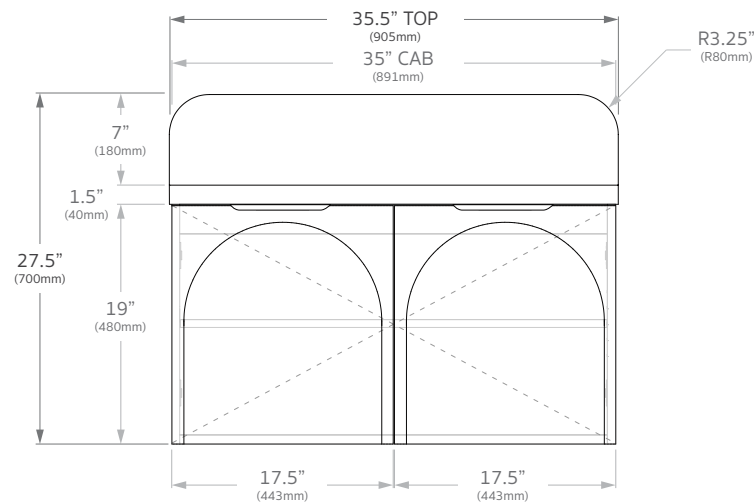

ARCHIE 36"

Product

Archie 36"

Code

HBCLI48CO

HBCLI48BO

HBCLI48FW

Vendor

Architectural Designer
Products

Overall Dimensions

35.5"W x 27.5"H x 19.75"D

Configuration

All Door, Wall Hung

Countertop

40mm Blossoming

Premium Solid Surface

Hardware & Accessories

Hettich Soft Close Hinges

Aria Handle with Internal

Storage Shelf (removable)

Adp

NOTES:

Vanity, benchtop and splashback supplied only.

Discuss with plumber or builder to source required plumbing.

Dimensions are nominal do not drill or rough in until you have received and measured your vanity.