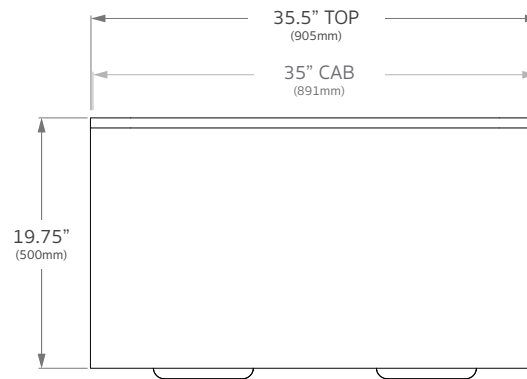

Architectural Designer
Products

Overall Dimensions

35.5"W x 27.5"H x 19.75"D

Configuration

All Door, Wall Hung

Countertop

40mm Blossoming

Premium Solid Surface

Hardware & Accessories

Hettich Soft Close Hinges

Aria Handle with Internal

Storage Shelf (removable)

Adp

NOTES:

Vanity, benchtop and splashback supplied only.

Discuss with plumber or builder to source required plumbing.

Dimensions are nominal do not drill or rough in until you have received and measured your vanity.