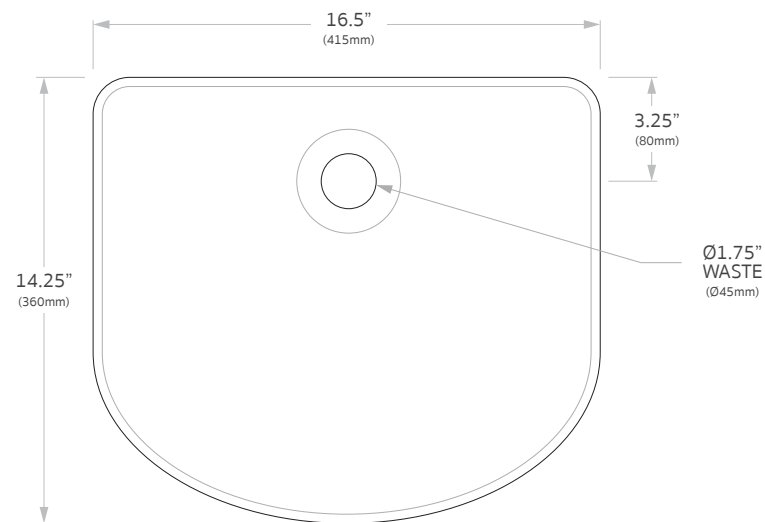

Dimensions

16.5"W x 14.25"D x 4"H

Style

Above Counter

Capacity

2gal to Rim (8L)

Material & Finish

Ceramic, White
Gloss or Matte

NOTES:

Due to the manufacturing nature of ceramics,
+/-5mm variation in size and detail can be expected.

Do not drill or rough in until you have received and measured your product. Sink suits 32mm waste.

Sink cutout is a 75 diameter hole. All dimensions are in inches to nearest 0.25". Do not measure from drawing.

Sink supplied only. Discuss with plumber or builder to source required sink stopper and drain.