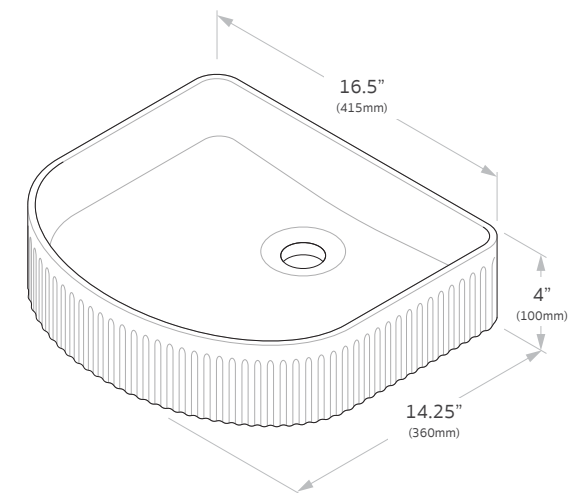

Dimensions

16.5"W x 14.25"D x 4"H

Style

Above Counter

Capacity

2gal to Rim (8L)

Material & Finish

Ceramic, White
Gloss or Matte

NOTES:

Due to the manufacturing nature of ceramics,
+/-5mm variation in size and detail can be expected.

Do not drill or rough in until you have received and measured your product. Sink suits 32mm waste.

Sink cutout is a 75 diameter hole. All dimensions are in inches to nearest 0.25". Do not measure from drawing.

Sink supplied only. Discuss with plumber or builder to source required sink stopper and drain.