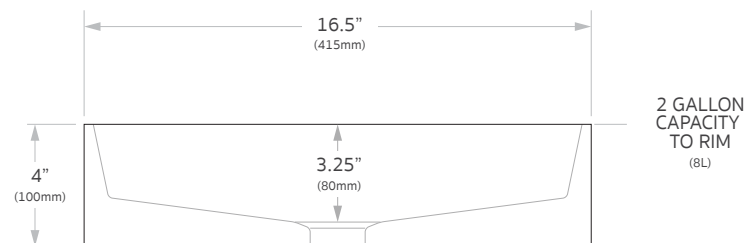

Dimensions

16.5"W x 14.25"D x 4"H

Style

Above Counter

Capacity

2gal to Rim (8L)

Material & Finish

Ceramic, White
Gloss or Matte

NOTES:

Due to the manufacturing nature of ceramics,
+/-5mm variation in size and detail can be expected.

Do not drill or rough in until you have received and measured your product. Sink suits 32mm waste.

Sink cutout is a 75 diameter hole. All dimensions are in inches to nearest 0.25". Do not measure from drawing.

Sink supplied only. Discuss with plumber or builder to source required sink stopper and drain.