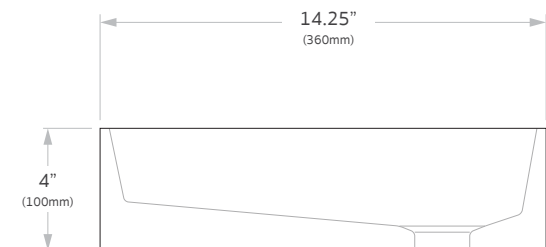

Dimensions

16.5"W x 14.25"D x 4"H

Style

Above Counter

Capacity

2gal to Rim (8L)

Material & Finish

Ceramic, White
Gloss or Matte

NOTES:

Due to the manufacturing nature of ceramics,
+/-5mm variation in size and detail can be expected.

Do not drill or rough in until you have received and measured your product. Sink suits 32mm waste.

Sink cutout is a 75 diameter hole. All dimensions are in inches to nearest 0.25". Do not measure from drawing.

Sink supplied only. Discuss with plumber or builder to source required sink stopper and drain.