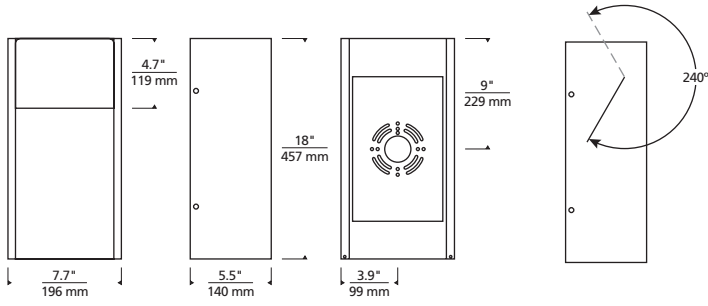

Outstanding protection against the elements:

- Powder coat finishes
- Stainless Steel mounting hardware
- IP65 rated

Head pivots 240° for wall grazing or directional illumination

SPECIFICATIONS

LUMENS	45°: 1613.3, 0°: 909.6
WATTS	20.4
VOLTAGE	Universal 120-277V, with integral transient 2.5kV surge protection (driver)
DIMMING	0-10, ELV
LIGHT DISTRIBUTION	Adjustable
OPTICS	40° (2)
MOUNTING OPTIONS	Wall
ADJUSTABILITY	Head pivots 240°
PERFORMANCE OPTIONS	Photocontrol / In-Line Fuse
CCT	2700K, 3000K or 4000K
CRI	90+
COLOR BINNING	3 Step
BUG RATING	45° B0-U1-G1, 0°: B1-U0-G0
DARK SKY	Compliant (Aimed down)
WET LISTED	IP65
GENERAL LISTING	ETL
CALIFORNIA TITLE 24	Can be used to comply with CEC 2019 Title 24 Part 6 for outdoor use. Registration with CEC Appliance Database not required.
START TEMP	-30°C
FIELD SERVICEABLE LED	Yes
CONSTRUCTION	Aluminum
HARDWARE	Stainless Steel
FINISH	Powder Coat
LED LIFETIME	L70: >60,000 Hours
WARRANTY*	5 Years
WEIGHT	16.1 lbs.

* Visit techlighting.com for specific warranty limitations and details.

ZUR 18 WALL
shown in black

ZUR 18 WALL
shown in bronze

ORDERING INFORMATION

PRODUCT	CRI/CCT	LENGTH	FINISH	VOLTAGE	DISTRIBUTION	OPTIONS
7000WZUR	927 90 CRI, 2700K 930 90 CRI, 3000K 940 90 CRI, 4000K	18 18"	Z BRONZE B BLACK	UNV 120V-277V	A ADJUSTABLE	NONE PC BUTTON PHOTOCONTROL LF IN-LINE FUSE

ZUR 18 WALL SCONCE

Zur Sconce

Head rotation

PHOTOMETRICS*

*For latest photometrics, please visit www.techlighting.com/OUTDOOR

ZUR 18 WALL - 45°

Total Lumen Output: 1613.3
 Total Power: 20.4
 Luminaire Efficacy: 79
 Color Temp: 3000K
 CRI: 90+
 BUG Rating: B0-U1-G1