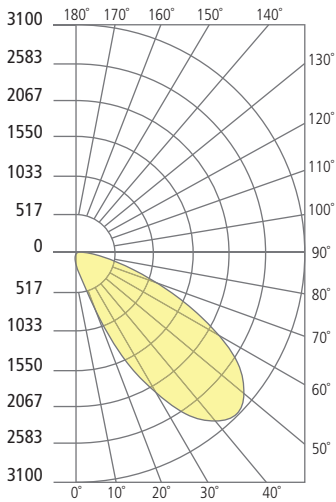

ZUR 18 WALL SCONCE

Zur Sconce

Head rotation

PHOTOMETRICS*

*For latest photometrics, please visit www.techlighting.com/OUTDOOR

ZUR 18 WALL - 45°

Total Lumen Output: 1613.3
 Total Power: 20.4
 Luminaire Efficacy: 79
 Color Temp: 3000K
 CRI: 90+
 BUG Rating: B0-U1-G1

ZUR 18 WALL - 0°

Total Lumen Output: 909.6
 Total Power: 20.4
 Luminaire Efficacy: 79
 Color Temp: 3000K
 CRI: 90+
 BUG Rating: B1-U0-G0

PROJECT INFO

FIXTURE TYPE & QUANTITY

JOB NAME & INFO

NOTES

© 2020 Tech Lighting, L.L.C. All rights reserved. The "Tech Lighting" graphic is a registered trademark. Tech Lighting reserves the right to change specifications for product improvements without notification.