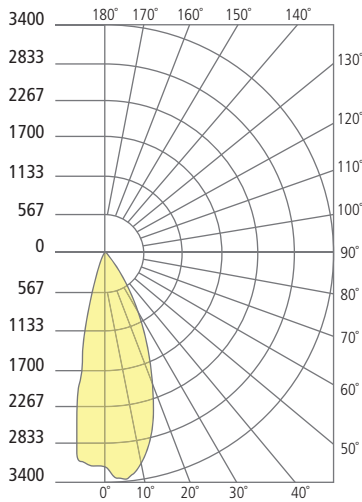

ZUR 18 WALL SCONCE

Zur Sconce

Head rotation

PHOTOMETRICS*

*For latest photometrics, please visit www.techlighting.com/OUTDOOR

ZUR 18 WALL - 45°

Total Lumen Output: 1613.3
 Total Power: 20.4
 Luminaire Efficacy: 79
 Color Temp: 3000K
 CRI: 90+
 BUG Rating: B0-U1-G1

ZUR 18 WALL - 0°

Total Lumen Output: 909.6
 Total Power: 20.4
 Luminaire Efficacy: 79
 Color Temp: 3000K
 CRI: 90+
 BUG Rating: B1-U0-G0

PROJECT INFO

FIXTURE TYPE & QUANTITY

JOB NAME & INFO

NOTES

© 2020 Tech Lighting, L.L.C. All rights reserved. The "Tech Lighting" graphic is a registered trademark. Tech Lighting reserves the right to change specifications for product improvements without notification.