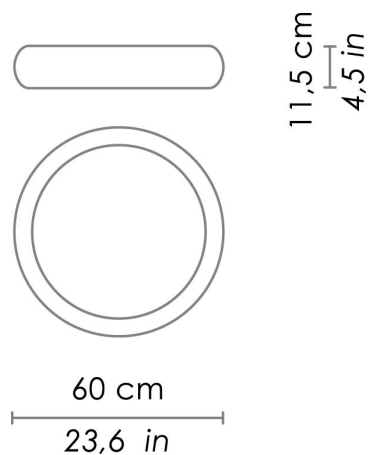

TREVISO

WALL

Wall-ceiling lamps, with diffuser in mouth-blown, satin-finish opal triplex glass; matt white, black or grey painted metal frame; white painted metal frame, with outer finishing in matt white, black or grey painted (customisable on request). The product is suitable for indoor use only.

CODE	COLOR	
ZA-LL120303B	White	
ZA-LL120303G	White - grey	
ZA-LL120303N	White - black	

DIMENSIONS AND HOLES	
Dimensions	Ø 60 - 11,5 cm / Ø 23,6 - 4,5 in

ILLUMINOTECHNICAL SPECIFICATIONS	
Source	E26
Type	Bulb E26
Total Watt	2 x 75W max

ILLUMINOTECHNICAL SPECIFICATIONS	
Driver	N/A
Voltage	120 V
Frequency	50/60 Hz