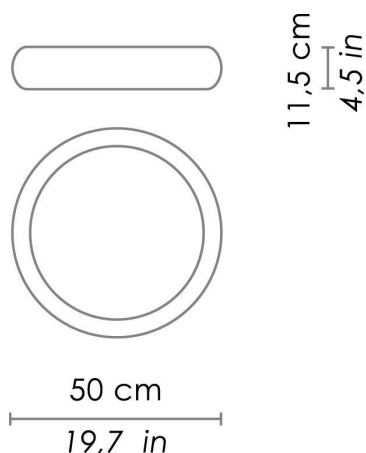

TREVISO

WALL

Wall-ceiling lamps, with diffuser in mouth-blown, satin-finish opal triplex glass; matt white, black or grey painted metal frame; white painted metal frame, with outer finishing in matt white, black or grey painted (customisable on request). The product is suitable for indoor use only.

CODE	COLOR	
ZA-LD120213B	White	
ZA-LD120213G	White - grey	
ZA-LD120213N	White - black	

DIMENSIONS AND HOLES

Dimensions	Ø 50 - 11,5 cm / Ø 19,7 - 4,5 in

ILLUMINOTECHNICAL SPECIFICATIONS

Source	LED
Power LED	17 W
Total Watt	18,5 W
Lumen LED board	2200 lm
Lumen lamp	1510 lm
Beam angle	120°
Colour temperature	3000 K
CRI	>80
Dimmer	TRIAC
Lamp life	minimum 2 years guaranteed

ILLUMINOTECHNICAL SPECIFICATIONS

Driver	included
Voltage	220-240 V
Frequency	50/60 Hz