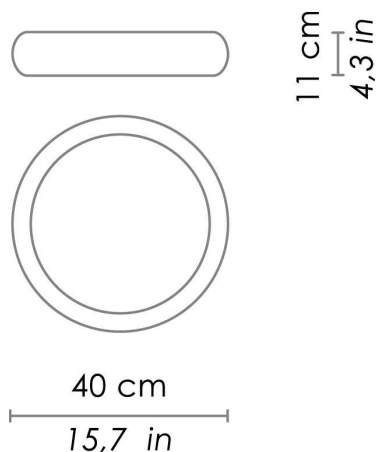

TREVISO

WALL

Wall-ceiling, with diffuser in mouth-blown, satin-finish opal triplex glass; matt white, black or grey painted metal frame; white painted metal frame, with outer finishing in matt white, black or grey painted (customisable on request).

The product is suitable for indoor use only.

CODE	COLOR	
ZA-LD120113B	White	
ZA-LD120113G	White - grey	
ZA-LD120113N	White - black	

DIMENSIONS AND HOLES

Dimensions	Ø 40 - 11 cm / Ø 15,7 - 4,3 in
------------	--------------------------------

ILLUMINOTECHNICAL SPECIFICATIONS

Source	LED
Power LED	10,5 W
Total Watt	12,5 W
Lumen LED board	1350 lm
Lumen lamp	1110 lm
Beam angle	120°
Colour temperature	3000 K
CRI	>90
Dimmer	TRIAC
Lamp life	minimum 2 years guaranteed