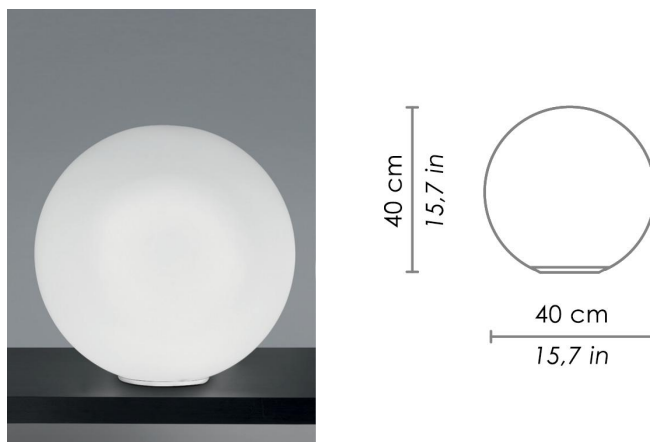

SFERIS

TABLE

Table lamps with diffuser in mouth-blown, satin-finish opal triplex glass; matt white or black painted metal frame. The product is suitable for indoor use only.

CODE	COLOR	
ZA-LL4301B	White	○
ZA-LL4301N	Black	●

DIMENSIONS AND HOLES

Dimensions	Ø 40 cm / Ø 15,7 in
------------	---------------------

ILLUMINOTECHNICAL SPECIFICATIONS

Source	E26
Type	Bulb E26
Total Watt	1 x 75W max

ILLUMINOTECHNICAL SPECIFICATIONS

Driver	N/A
Voltage	120 V
Frequency	50/60 Hz