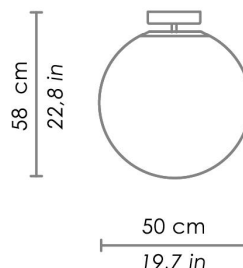

SFERIS

CEILING

Ceiling lamps with diffuser in mouth-blown, satin-finish opal triplex glass; chromed, brushed brass finish or matt white or black painted metal frame. The product is suitable for indoor use only.

CODE	COLOR	
ZA-LL4210	Chrome	
ZA-LL4210B	White	
ZA-LL4210N	Black	
ZA-LL4210OS	Brushed brass	

DIMENSIONS AND HOLES

Dimensions	Ø 50 cm / Ø 19,7 in

ILLUMINOTECHNICAL SPECIFICATIONS

Source	E26
Type	Bulb E26
Total Watt	1 x 100W max

ILLUMINOTECHNICAL SPECIFICATIONS

Driver	N/A
Voltage	120 V
Frequency	50/60 Hz