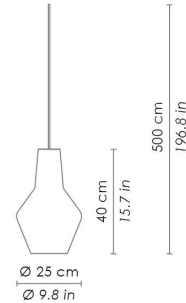

ROMEO e GIULIETTA

SUSPENSION

Handcrafted mouth-blown glass with “balloton” relief finish in two shapes and in various colours. Grey or white painted metal parts. Grey fabric cables. Customizable pendant system. Canopies are not included. Select a canopy from the following pages to create a single or multi light pendant.

CODE COLOR

ZA-LRM2101	Clear	
ZA-LRM2104	Amber	
ZA-LRM2105	Amethyst	
ZA-LRM2109	Grey	
ZA-LRM2120	Light blue	
ZA-LRM2121	Silver	
ZA-LRM2122	Antique gold	
ZA-LRM2123	Bronze	
ZA-LRM2124	Pink gold	

DIMENSIONS AND HOLES

Dimensions $\varnothing$ 25 - h max 500 cm / $\varnothing$ 9,8 - h max 196.8 in

ILLUMINOTECHNICAL SPECIFICATIONS

Source	E26
Total Watt	75 W

ELECTRICAL SPECIFICATIONS

Driver	N/A
Voltage	120V
Frequency	50 - 60 HZ