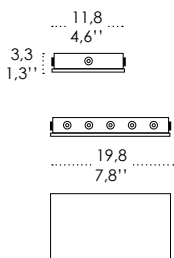

Rosone per sospensioni multiple (supporti di decentramento esclusi) Canopy for hanging multiple lamps (decentralisation supports not included)

Rosone per sospensione 1-12 luci
Canopy for hanging lamp 1-12 lights

ZA-LGR0411 grigio / grey
ZA-LGR0401 bianco / white

Supporto singolo per decentramento cavo.
Single support for cable decentralisation.

ZA-LGR0100 grigio / grey
ZA-LGR0200 bianco / white
ZA-LGR0300 ottone brunito spazzolato
brushed burnished brass