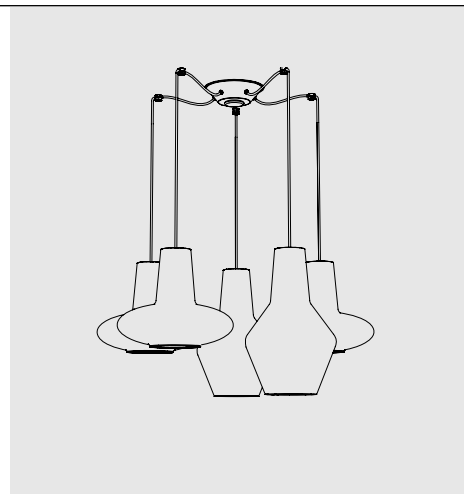

ROMEO e GIULIETTA

SUSPENSION

Handcrafted mouth-blown glass with “balloton” relief finish in two shapes and in various colours. Grey or white painted metal parts. Grey fabric cables. Customizable pendant system. Canopies are not included. Select a canopy from the following pages to create a single or multi light pendant.

4,6
1,8"  34
13,4"

Rosone per sospensione 3 luci
Canopy for hanging lamp 3 lights

ZA-LGR0063 grigio / grey
ZA-LGR0073 bianco / white

Luci disposte sullo stesso livello
Lights on the same level:
Ø max 25 cm - 9,8 in

Luci disposte sullo stesso livello
Lights on the same level:
Ø max 17 cm - 6,7 in

40
15,7" 

Disponibile su richiesta con finitura calamina / Available on request with calamine finish

Rosone per sospensioni multiple (supporti di decentramento inclusi) Canopy for hanging multiple lamps (decentralisation supports included)

Rosone per sospensioni multiple (supporti di decentramento esclusi) Canopy for hanging multiple lamps (decentralisation supports not included)

Rosone per sospensione 1-12 luci
Canopy for hanging lamp 1-12 lights