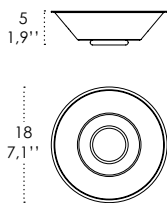

Rosone per sospensioni multiple (supporti di decentramento inclusi) Canopy for hanging multiple lamps (decentralisation supports included)

Esempio d'installazione / Example of installation

ZA-LGR0004 grigio / grey
ZA-LGR0014 bianco / white
ZA-LRB0002 ottone brunito
spazzolato/brushed burnished brass
2 luci + 2 supporti
2 lights + 2 supports

ZA-LGR0005 grigio / grey
ZA-LGR0015 bianco / white
ZA-LRB0005 ottone brunito
spazzolato/brushed burnished brass
5 luci + 5 supporti
5 lights + 5 supports

ZA-LGR0003 grigio / grey
ZA-LGR0013 bianco / white
ZA-LRB0003 ottone brunito
spazzolato/brushed burnished brass
3 luci + 3 supporti
3 lights + 3 supports

ZA-LGR0008 grigio / grey
ZA-LGR0018 bianco / white
ZA-LRB0008 ottone brunito
spazzolato/brushed burnished brass
8 luci + 8 supporti
8 lights + 8 supports

(n)

Supporti per decentramento cavi inclusi.
Supports for cable decentralisation included.