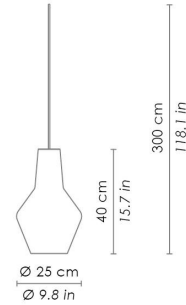

ROMEO e GIULIETTA

SUSPENSION

Handcrafted mouth-blown glass with “balloton” relief finish in two shapes and in various colours. Grey or white painted metal parts. Grey fabric cables. Customizable pendant system. Canopies are not included. Select a canopy from the following pages to create a single or multi light pendant.

CODE	COLOR	
ZA-LRM1101	Clear	
ZA-LRM1104	Amber	
ZA-LRM1105	Amethyst	
ZA-LRM1109	Grey	
ZA-LRM1120	Light blue	
ZA-LRM1121	Silver	
ZA-LRM1122	Antique gold	
ZA-LRM1123	Bronze	
ZA-LRM1124	Pink gold	

DIMENSIONS AND HOLES

Dimensions $\varnothing$ 25 - h max 300 cm / $\varnothing$ 9,8 - h max 118,1 in

ILLUMINOTECHNICAL SPECIFICATIONS

Source E26
Total Watt 75 W

ELECTRICAL SPECIFICATIONS

Driver N/A
Voltage 120V
Frequency 50 - 60 HZ