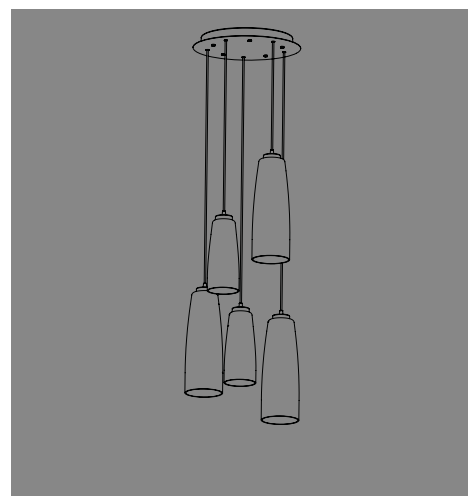

ROMEO e GIULIETTA

SUSPENSION

Handcrafted mouth-blown glass with “balloton” relief finish in two shapes and in various colours. Grey or white painted metal parts. Grey fabric cables. Customizable pendant system. Canopies are not included. Select a canopy from the following pages to create a single or multi light pendant.

4,6
1,8"  34
13,4"

Rosone per sospensione 3 luci
Canopy for hanging lamp 3 lights

ZA-LGR0063 grigio / grey
ZA-LGR0073 bianco / white

Luci disposte sullo stesso livello
Lights on the same level:
Ø max 25 cm - 9,8 in

40
15,7" 

Disponibile su richiesta con finitura calamina / Available on request with calamine finish

4,6
1,8"  34
13,4"

Rosone per sospensione 5 luci
Canopy for hanging lamp 5 lights

ZA-LGR0065 grigio / grey
ZA-LGR0075 bianco / white

Luci disposte sullo stesso livello
Lights on the same level:
Ø max 17 cm - 6,7 in

40
15,7" 

Disponibile su richiesta con finitura calamina / Available on request with calamine finish

Rosone per sospensioni multiple (supporti di decentramento inclusi) Canopy for hanging multiple lamps (decentralisation supports included)