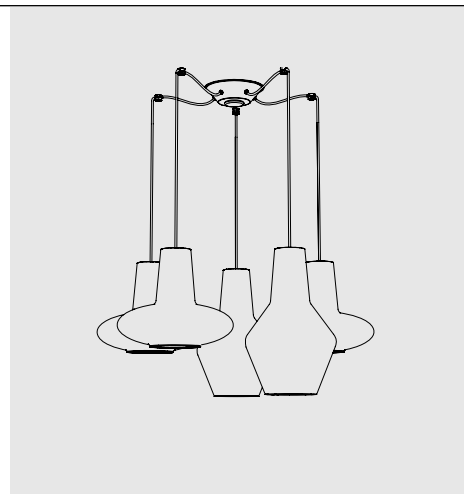

## ROMEO e GIULIETTA

SUSPENSION

Handcrafted mouth-blown glass with "balloton" relief finish in two shapes and in various colours. Grey or white painted metal parts. Grey fabric cables. Customizable pendant system. Canopies are not included. Select a canopy from the following pages to create a single or multi light pendant.

## Rosone per sospensioni multiple (supporti di decentramento inclusi) Canopy for hanging multiple lamps (decentralisation supports included)

Esempio d' installazione / Example of installation

**ZA-LGR0004** grigio / grey  
**ZA-LGR0014** bianco / white  
**ZA-LRB0002** ottone brunito  
spazzolato/brushed burnished brass  
**2 luci + 2 supporti**  
**2 lights + 2 supports**

## Rosone per sospensioni multiple (supporti di decentramento esclusi) Canopy for hanging multiple lamps (decentralisation supports not included)

**Rosone per sospensione 1-12 luci**  
**Canopy for hanging lamp 1-12 lights**