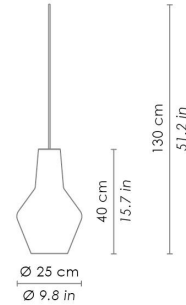

ROMEO e GIULIETTA

SUSPENSION

Handcrafted mouth-blown glass with "balloton" relief finish in two shapes and in various colours. Grey or white painted metal parts. Grey fabric cables. Customizable pendant system. Canopies are not included. Select a canopy from the following pages to create a single or multi light pendant.

CODE	COLOR	
ZA-LRM0101	Clear	
ZA-LRM0104	Amber	
ZA-LRM0105	Amethyst	
ZA-LRM0109	Grey	
ZA-LRM0120	Light blue	
ZA-LRM0121	Silver	
ZA-LRM0122	Antique gold	
ZA-LRM0123	Bronze	
ZA-LRM0124	Pink gold	

DIMENSIONS AND HOLES

Dimensions $\varnothing$ 25 - h max 130 cm / $\varnothing$ 9,8 - h max 51,2 in

ILLUMINOTECHNICAL SPECIFICATIONS

Source E26
Total Watt 75 W

ELECTRICAL SPECIFICATIONS

Driver N/A
Voltage 120V
Frequency 50 - 60 HZ