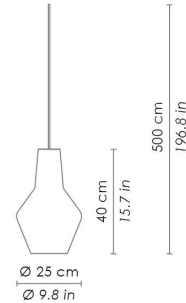

ROMEO e GIULIETTA

SUSPENSION

Handcrafted mouth-blown glass with “balloton” relief finish in two shapes and in various colours. Grey or white painted metal parts. Grey fabric cables. Customizable pendant system. Canopies are not included. Select a canopy from the following pages to create a single or multi light pendant.

CODE	COLOR	
ZA-LRM2101	Clear	
ZA-LRM2104	Amber	
ZA-LRM2105	Amethyst	
ZA-LRM2109	Grey	
ZA-LRM2120	Light blue	
ZA-LRM2121	Silver	
ZA-LRM2122	Antique gold	
ZA-LRM2123	Bronze	
ZA-LRM2124	Pink gold	

DIMENSIONS AND HOLES

Dimensions $\varnothing$ 25 - h max 500 cm / $\varnothing$ 9,8 - h max 196,8 in

ILLUMINOTECHNICAL SPECIFICATIONS

Source E26
Total Watt 75 W

ELECTRICAL SPECIFICATIONS

Driver N/A
Voltage 120V
Frequency 50 - 60 HZ