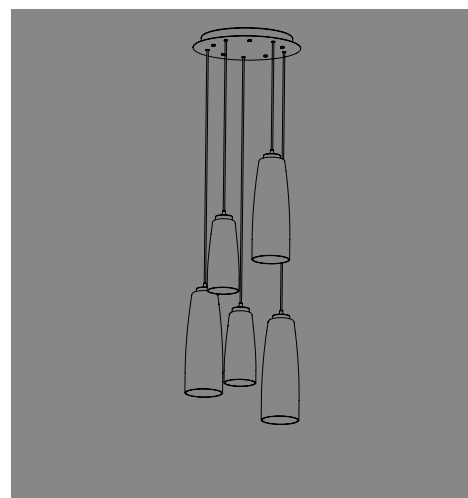

ROMEO e GIULIETTA

SUSPENSION

Handcrafted mouth-blown glass with “balloton” relief finish in two shapes and in various colours. Grey or white painted metal parts. Grey fabric cables. Customizable pendant system. Canopies are not included. Select a canopy from the following pages to create a single or multi light pendant.

4,6
1,8"  34
13,4"

Rosone per sospensione 3 luci
Canopy for hanging lamp 3 lights

ZA-LGR0063 grigio / grey
ZA-LGR0073 bianco / white

Luci disposte sullo stesso livello
Lights on the same level:
Ø max 25 cm - 9,8 in

40
15,7" 

Disponibile su richiesta con finitura calamina / Available on request with calamine finish

4,6
1,8"  34
13,4"

Rosone per sospensione 5 luci
Canopy for hanging lamp 5 lights

ZA-LGR0065 grigio / grey
ZA-LGR0075 bianco / white

Luci disposte sullo stesso livello
Lights on the same level:
Ø max 17 cm - 6,7 in

40
15,7" 

Disponibile su richiesta con finitura calamina / Available on request with calamine finish

Rosone per sospensioni multiple (supporti di decentramento inclusi) Canopy for hanging multiple lamps (decentralisation supports included)