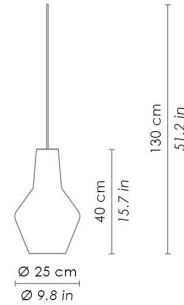

ROMEO e GIULIETTA

SUSPENSION

Handcrafted mouth-blown glass with "balloton" relief finish in two shapes and in various colours. Grey or white painted metal parts. Grey fabric cables. Customizable pendant system. Canopies are not included. Select a canopy from the following pages to create a single or multi light pendant.

CODE	COLOR	
ZA-LRM0101	Clear	
ZA-LRM0104	Amber	
ZA-LRM0105	Amethyst	
ZA-LRM0109	Grey	
ZA-LRM0120	Light blue	
ZA-LRM0121	Silver	
ZA-LRM0122	Antique gold	
ZA-LRM0123	Bronze	
ZA-LRM0124	Pink gold	

DIMENSIONS AND HOLES

Dimensions $\varnothing$ 25 - h max 130 cm / $\varnothing$ 9,8 - h max 51,2 in

ILLUMINOTECHNICAL SPECIFICATIONS

Source E26
Total Watt 75 W

ELECTRICAL SPECIFICATIONS

Driver N/A
Voltage 120V
Frequency 50 - 60 HZ