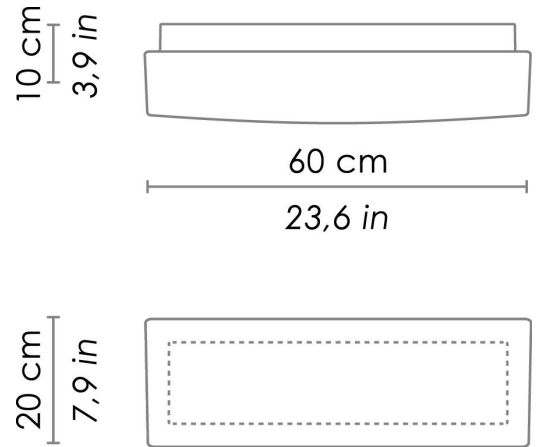

## RIALTO

WALL

Wall-ceiling lamps with diffuser in mouth-blown, satin-finish opal triplex glass; matt white painted metal frame. The product is suitable for indoor use only.

### DIMENSIONS AND HOLES

Dimensions

20 - 60 cm / 7,9 - 23,6 in

### ILLUMINOTECHNICAL SPECIFICATIONS

Source

E26

Type

Bulb E26

Total Watt

2 x 60 HS